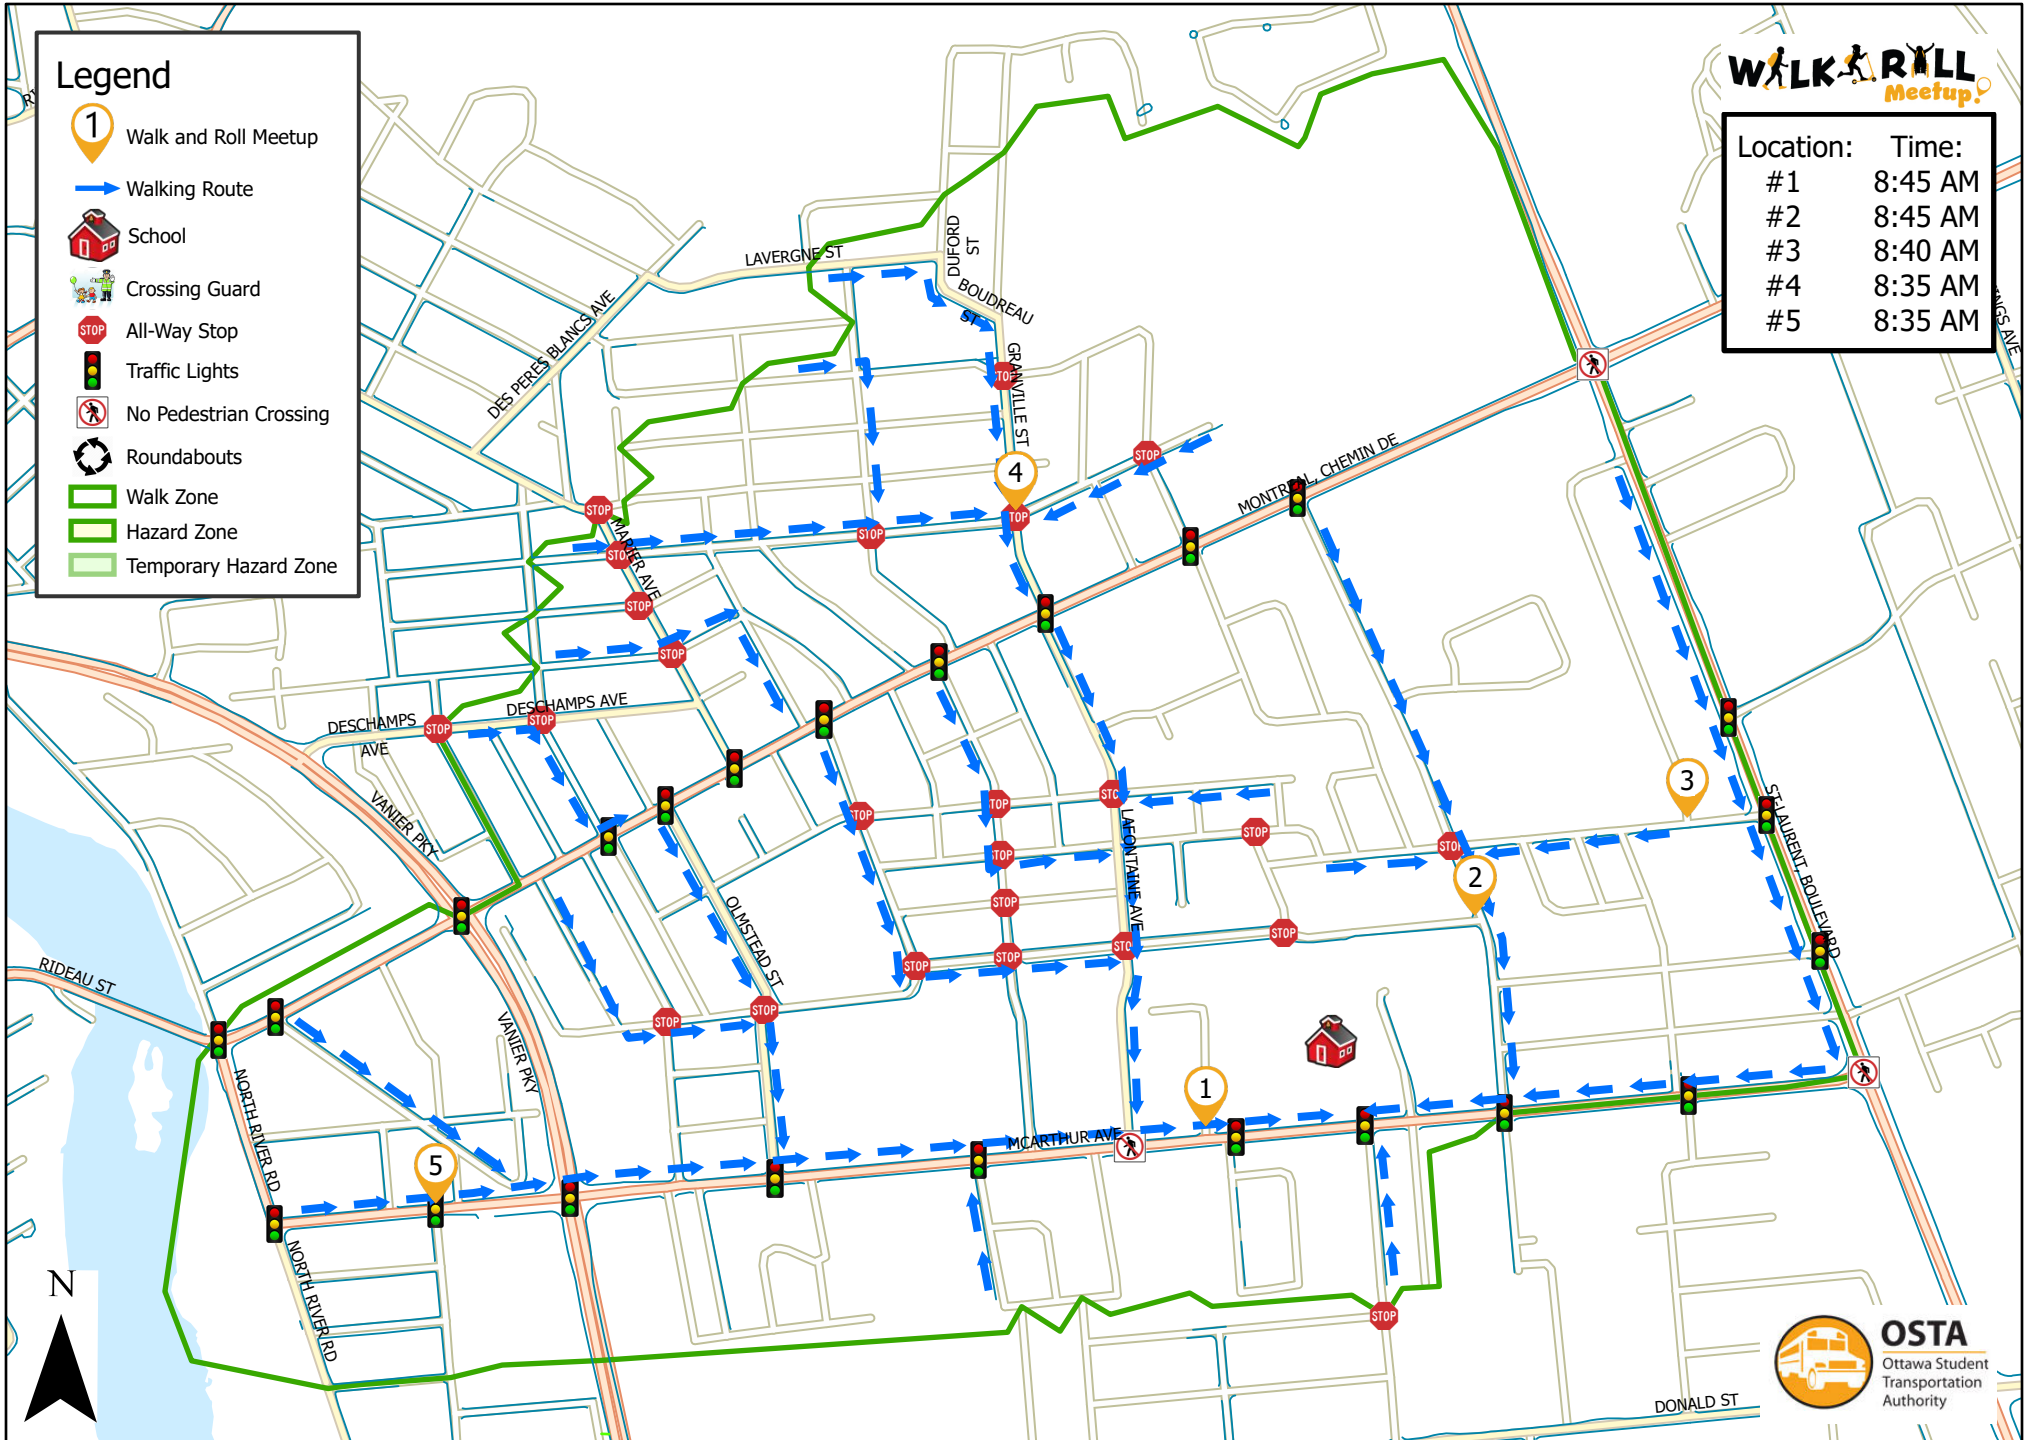

# Robert E. Wilson Public School

This map is intended for information purposes only. Ottawa Student Transportation Authority assumes no responsibility for people using these routes.