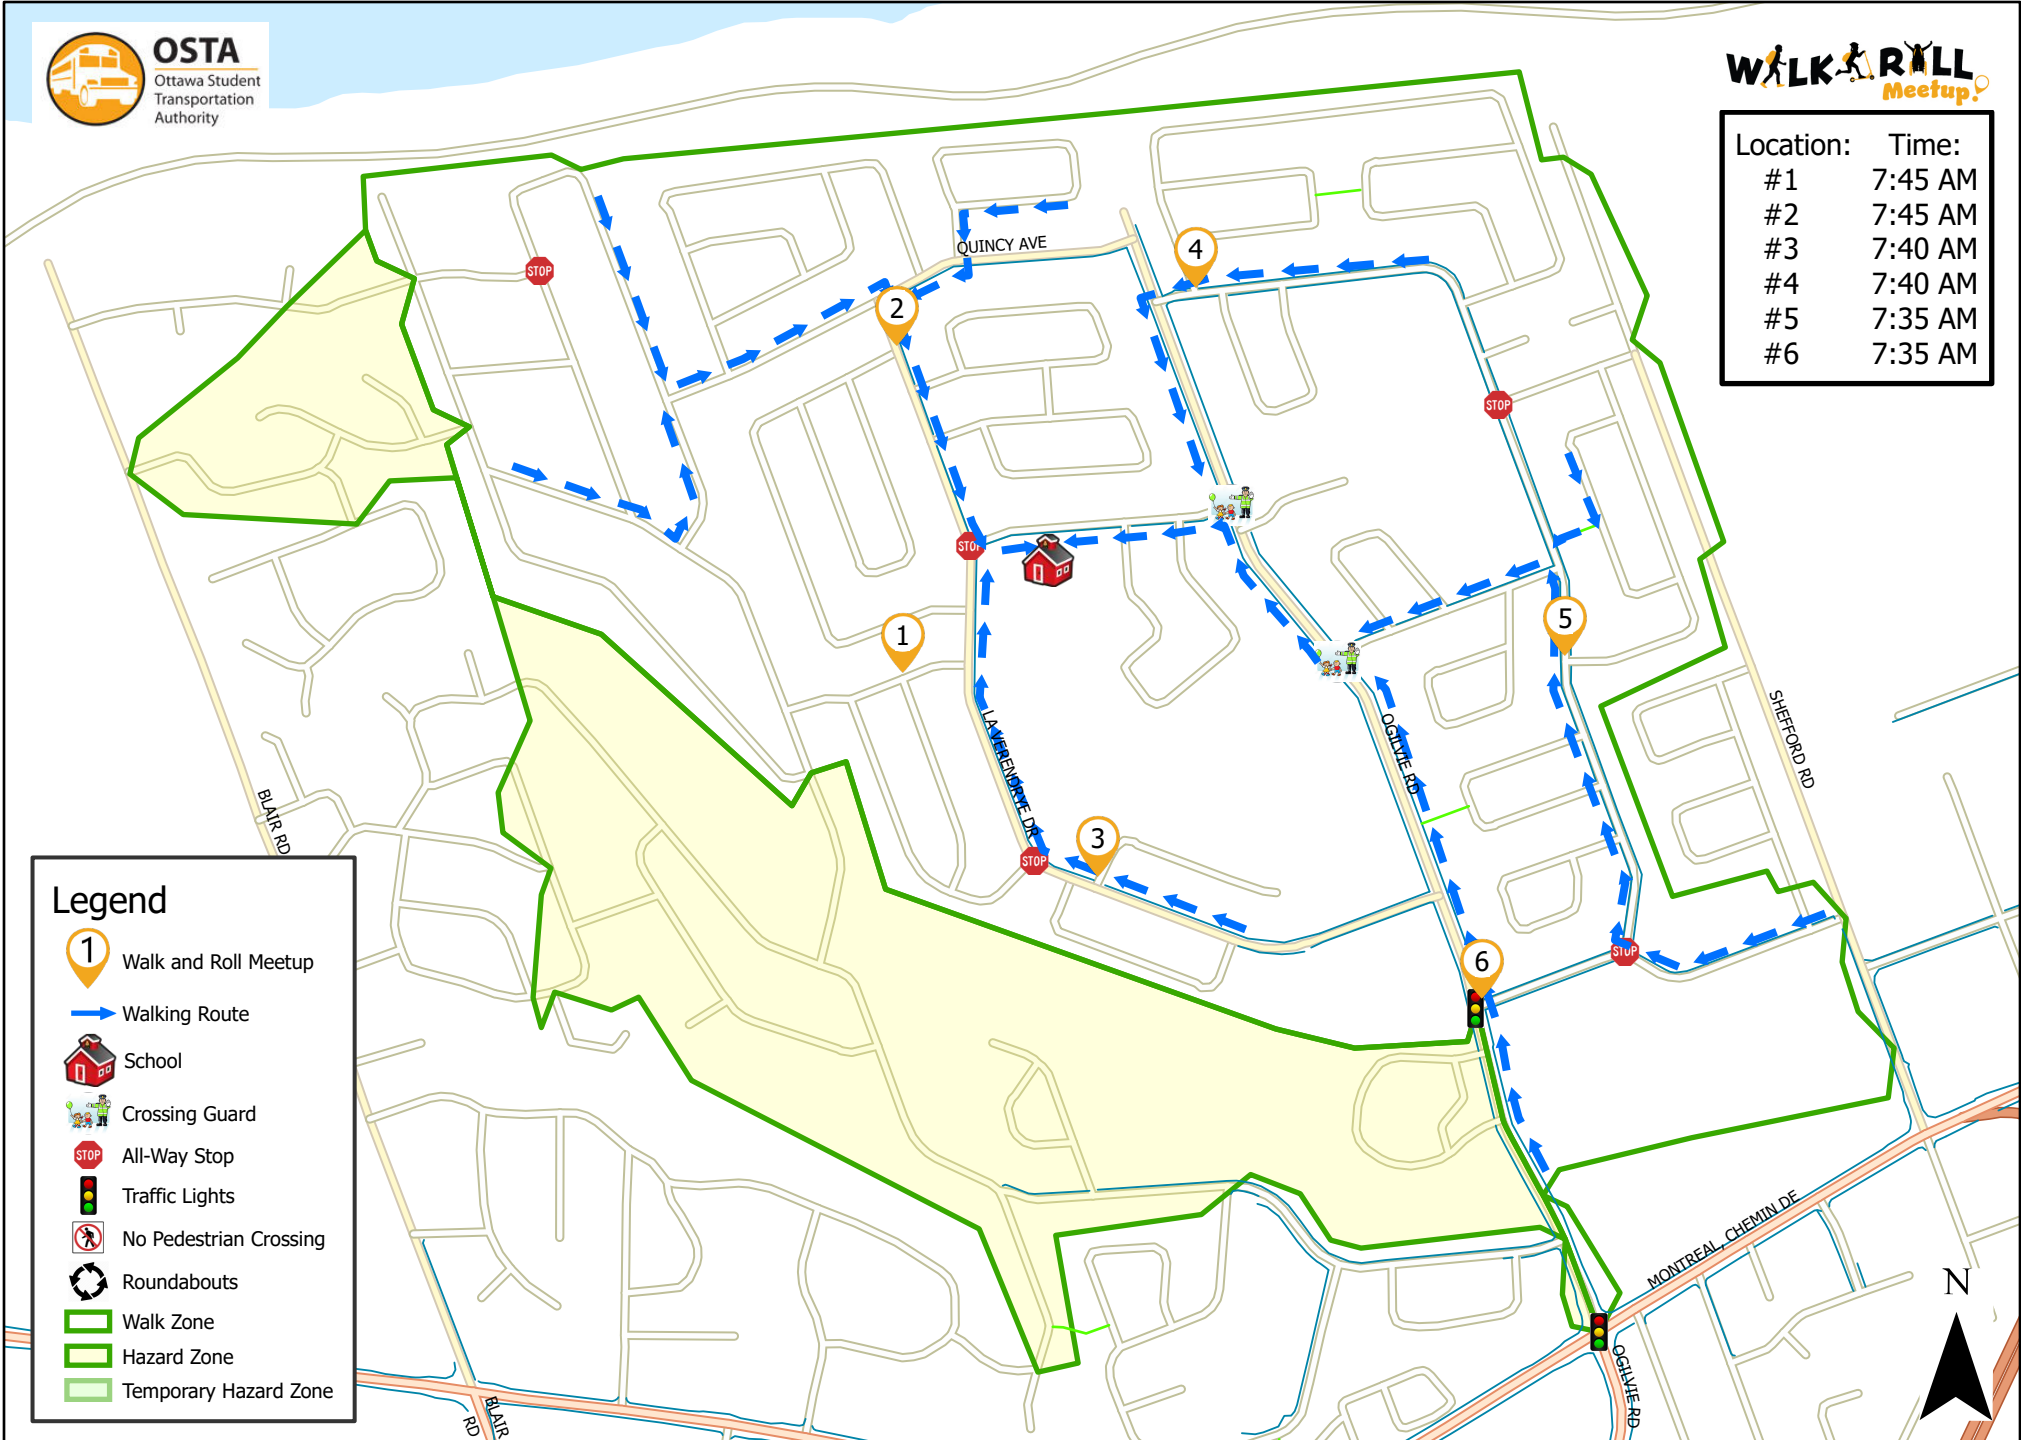

Robert Hopkins Public School

Location:	Time:
#1	7:45 AM
#2	7:45 AM
#3	7:40 AM
#4	7:40 AM
#5	7:35 AM
#6	7:35 AM

Legend

- Walk and Roll Meetup
- Walking Route
- School
- Crossing Guard
- All-Way Stop
- Traffic Lights
- No Pedestrian Crossing
- Roundabouts
- Walk Zone
- Hazard Zone
- Temporary Hazard Zone

This map is intended for information purposes only. Ottawa Student Transportation Authority assumes no responsibility for people using these routes.