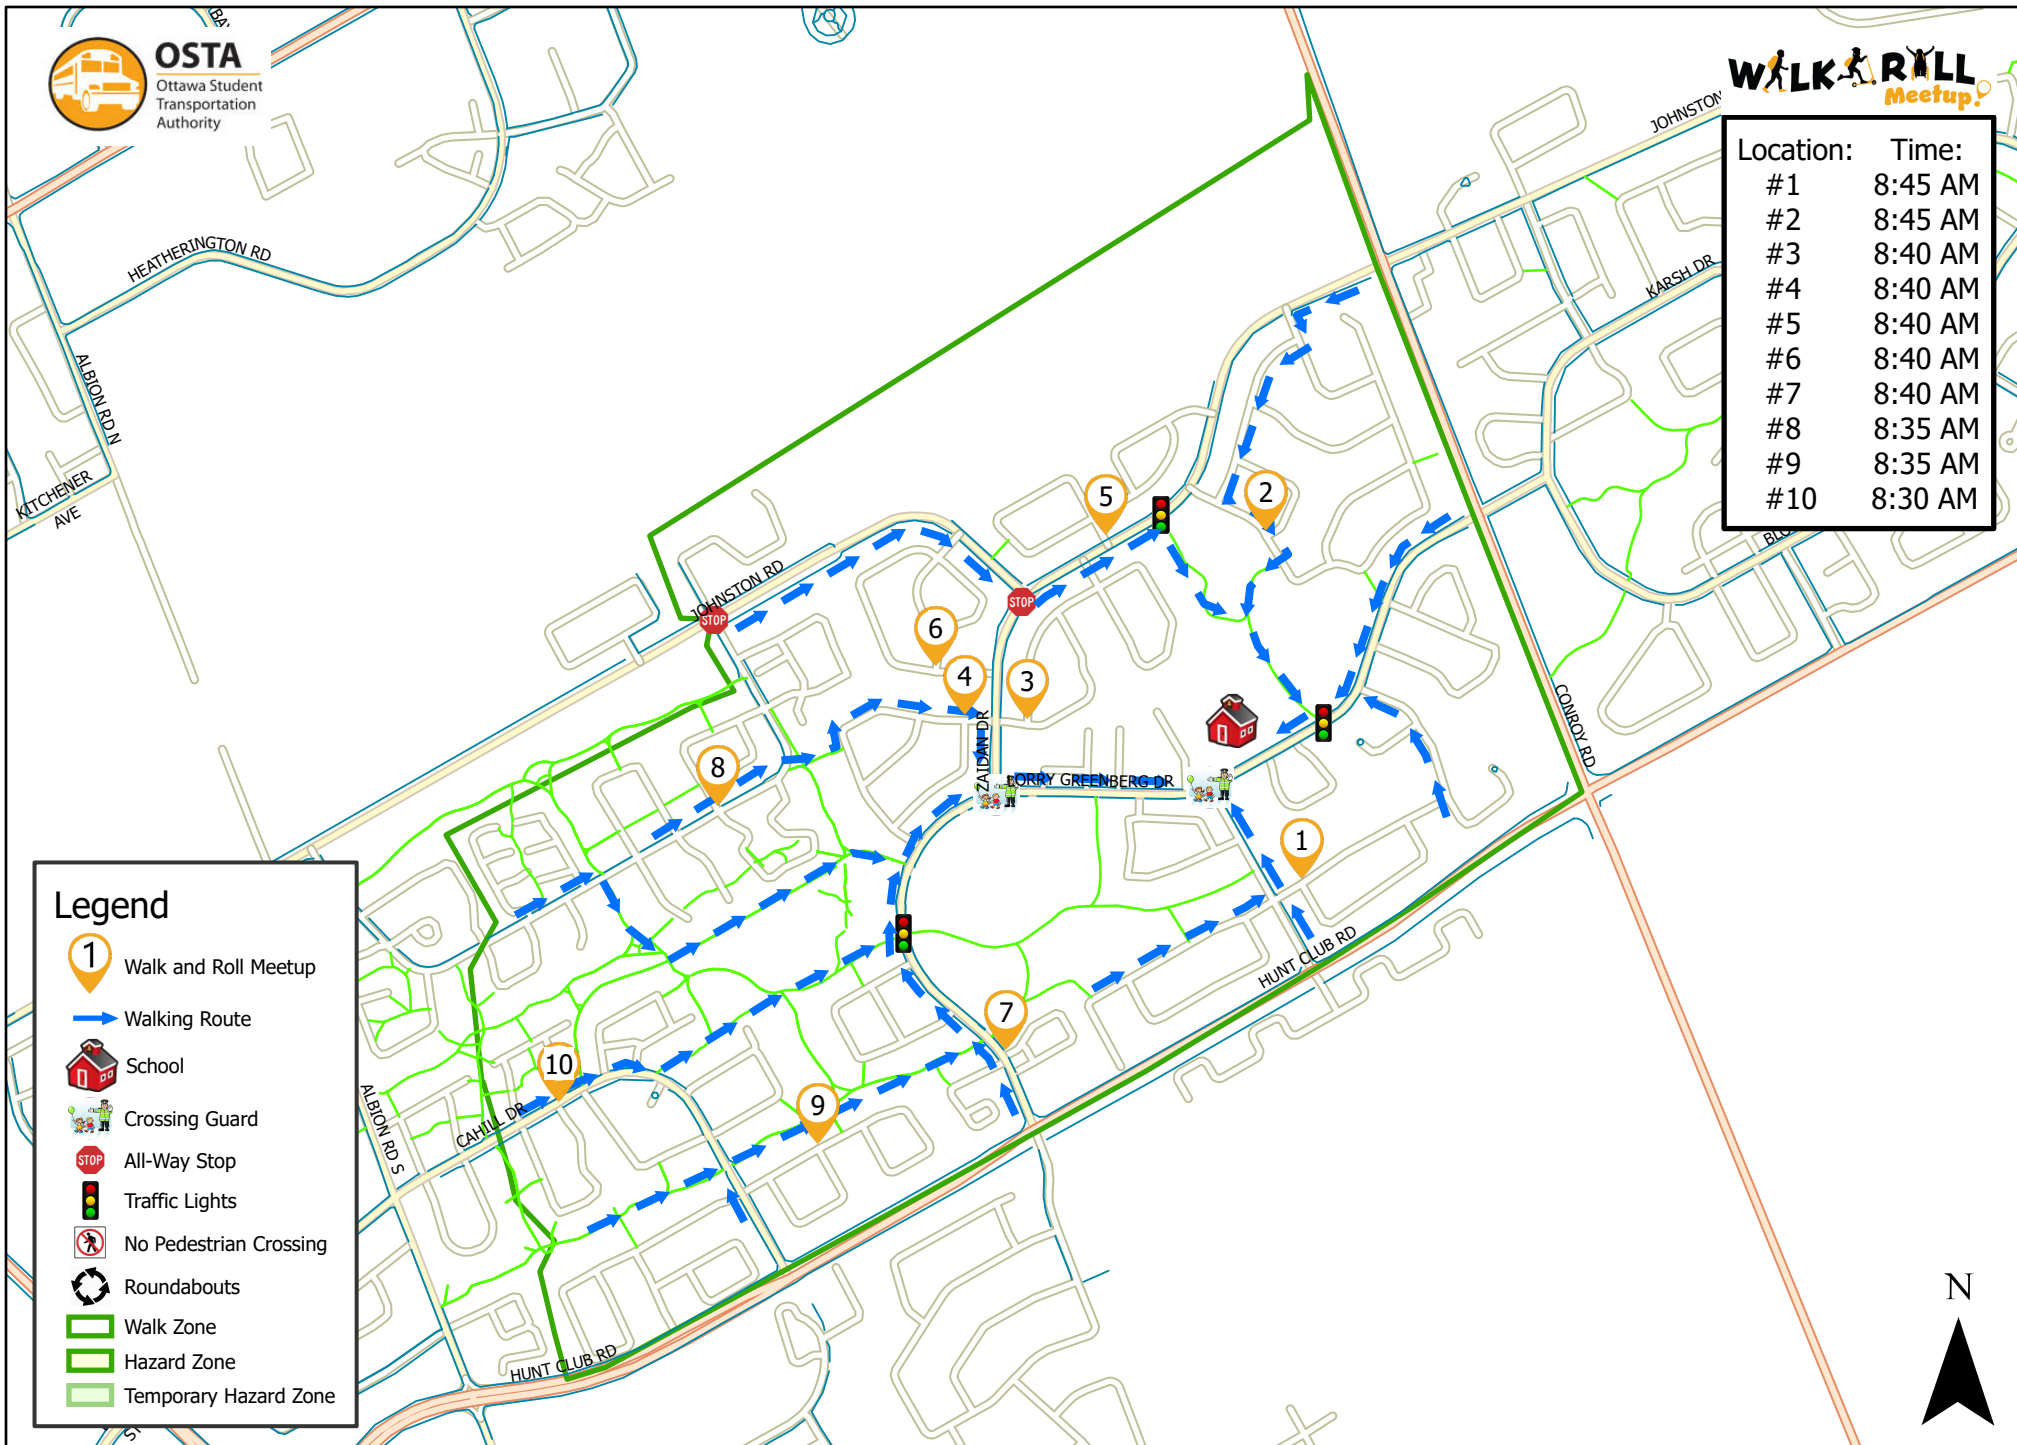

Roberta Bondar Public School

Location:	Time:
#1	8:45 AM
#2	8:45 AM
#3	8:40 AM
#4	8:40 AM
#5	8:40 AM
#6	8:40 AM
#7	8:40 AM
#8	8:35 AM
#9	8:35 AM
#10	8:30 AM

Legend

- 1 Walk and Roll Meetup
- Walking Route
- School
- Crossing Guard
- All-Way Stop
- Traffic Lights
- No Pedestrian Crossing
- Roundabouts
- Walk Zone
- Hazard Zone
- Temporary Hazard Zone

This map is intended for information purposes only. Ottawa Student Transportation Authority assumes no responsibility for people using these routes.