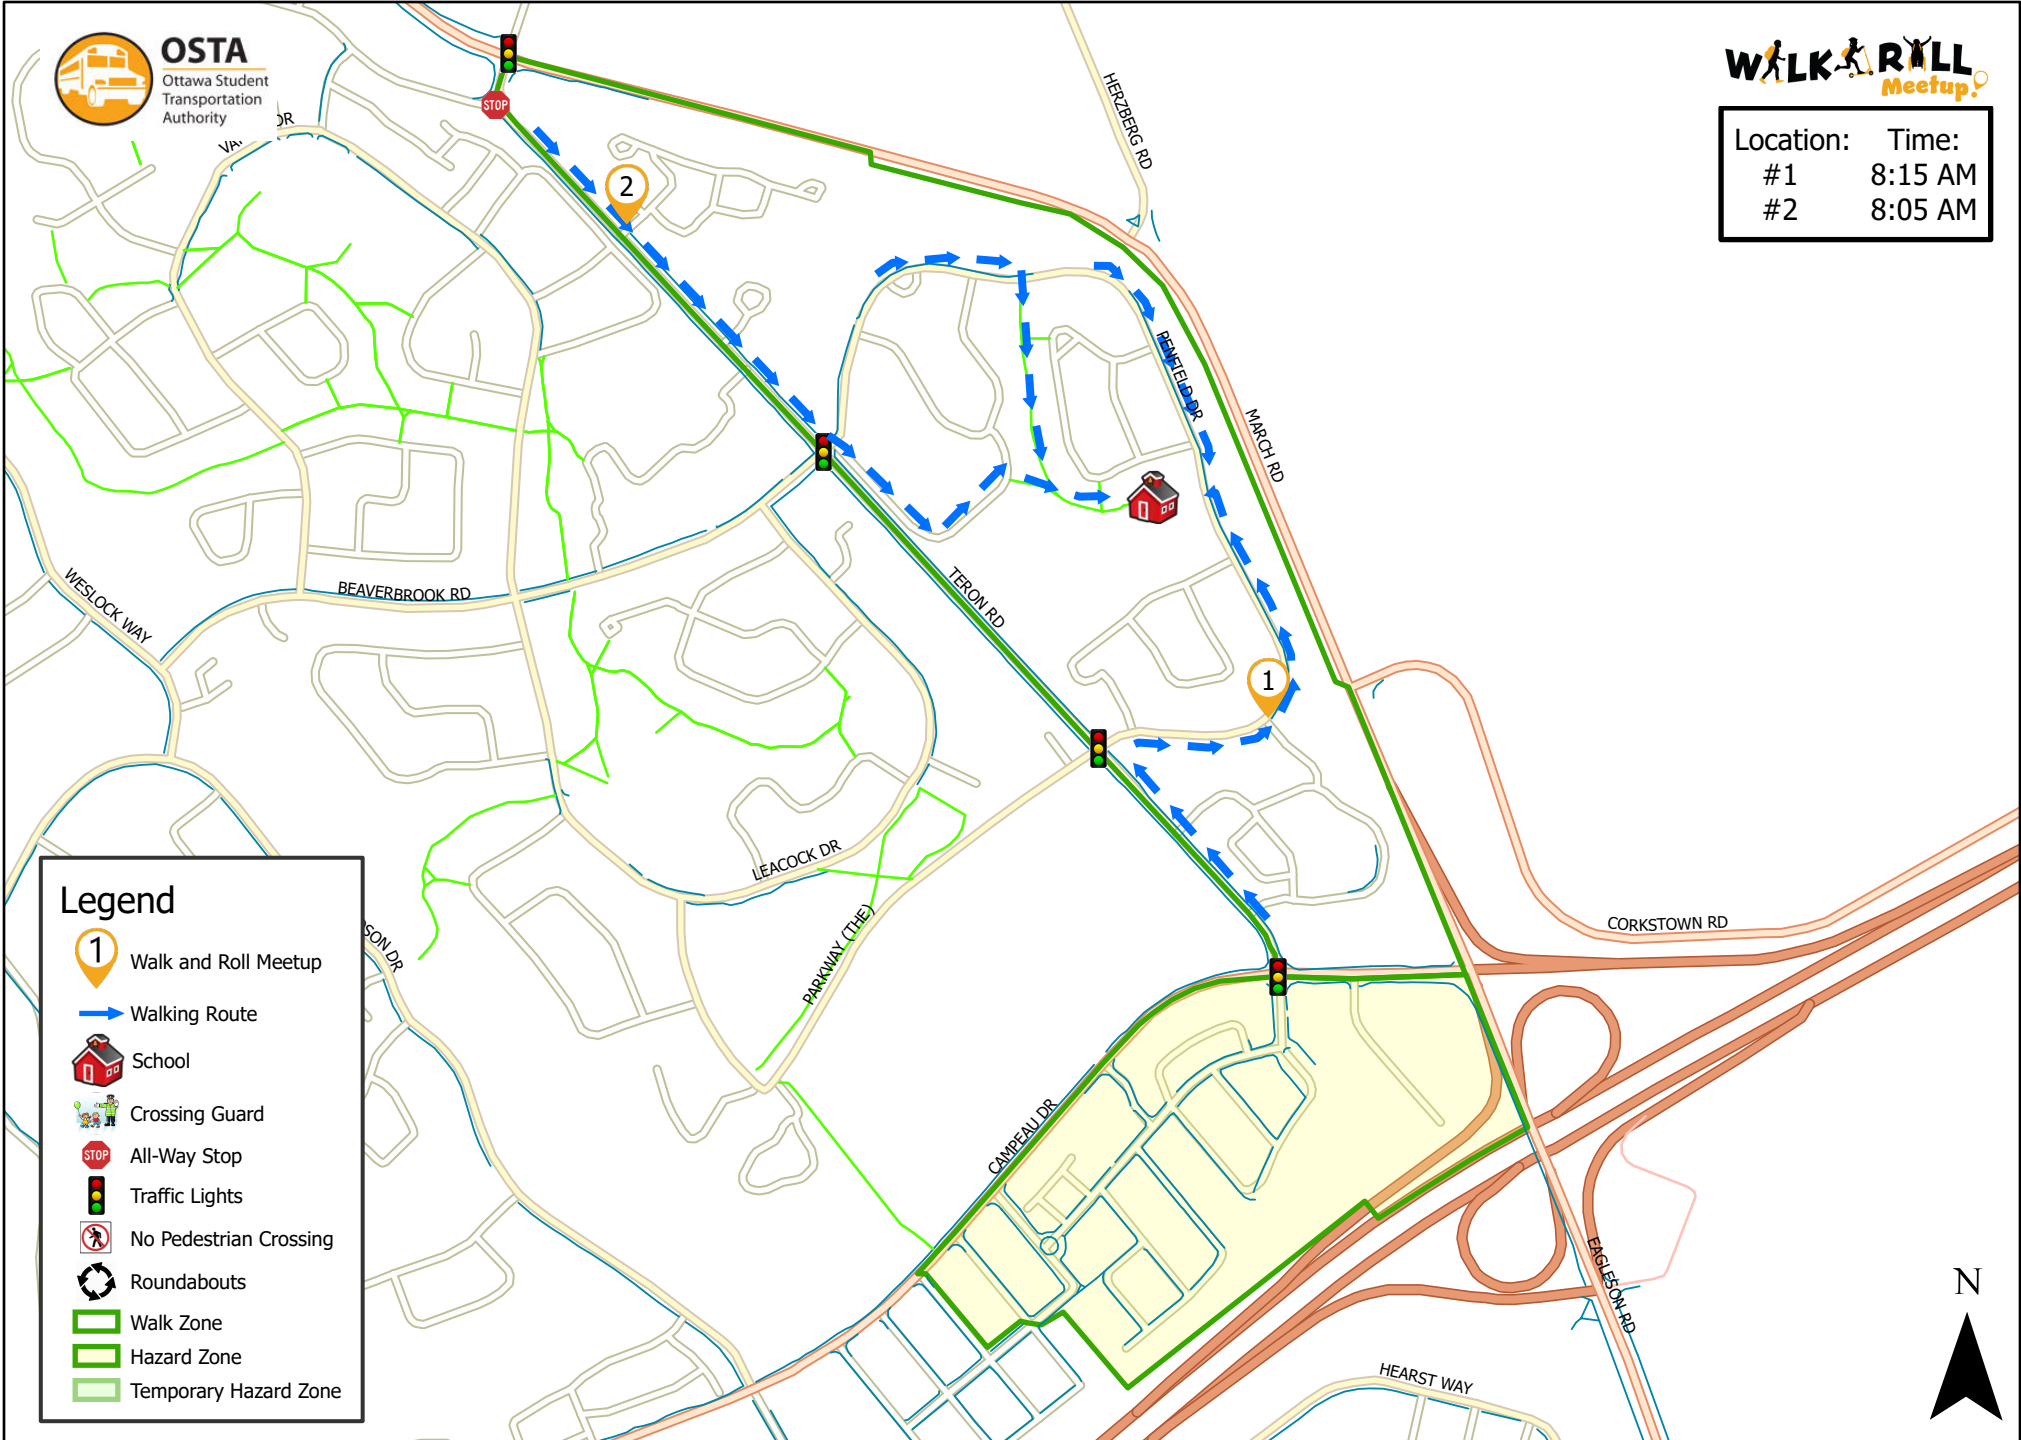

Roland Michener Public School

Location:	Time:
#1	8:15 AM
#2	8:05 AM

Legend

- Walk and Roll Meetup
- Walking Route
- School
- Crossing Guard
- All-Way Stop
- Traffic Lights
- No Pedestrian Crossing
- Roundabouts
- Walk Zone
- Hazard Zone
- Temporary Hazard Zone

This map is intended for information purposes only. Ottawa Student Transportation Authority assumes no responsibility for people using these routes.