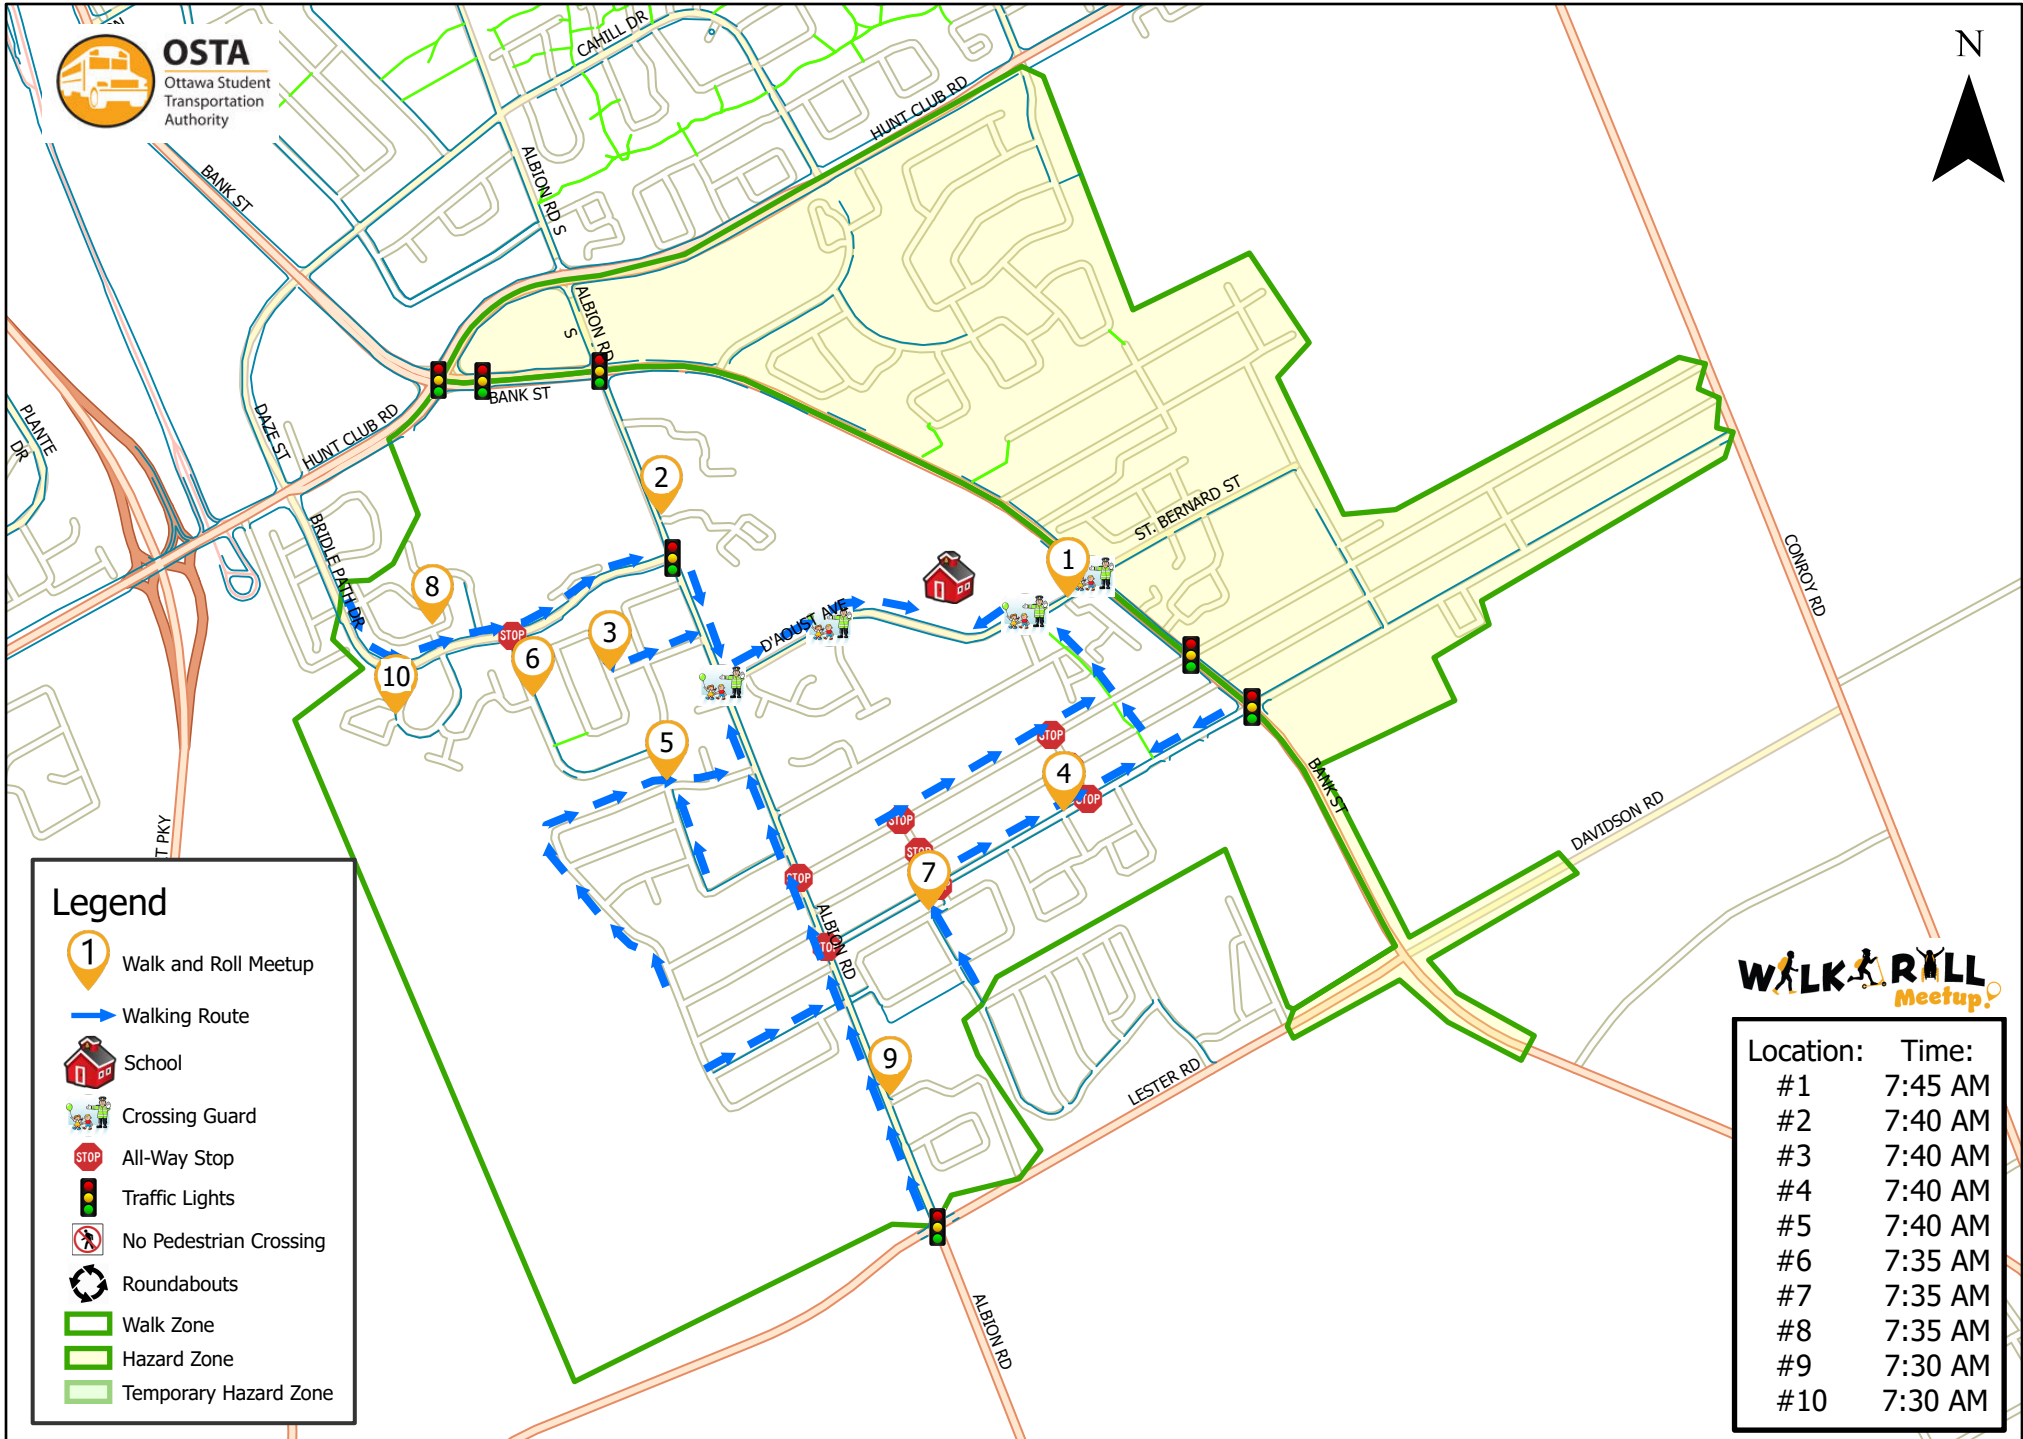

Sawmill Creek Elementary School

Legend

- 1 Walk and Roll Meetup
- Walking Route
- School
- Crossing Guard
- All-Way Stop
- Traffic Lights
- No Pedestrian Crossing
- Roundabouts
- Walk Zone
- Hazard Zone
- Temporary Hazard Zone

WALK & ROLL Meetup

Location:	Time:
#1	7:45 AM
#2	7:40 AM
#3	7:40 AM
#4	7:40 AM
#5	7:40 AM
#6	7:35 AM
#7	7:35 AM
#8	7:35 AM
#9	7:30 AM
#10	7:30 AM

This map is intended for information purposes only. Ottawa Student Transportation Authority assumes no responsibility for people using these routes.