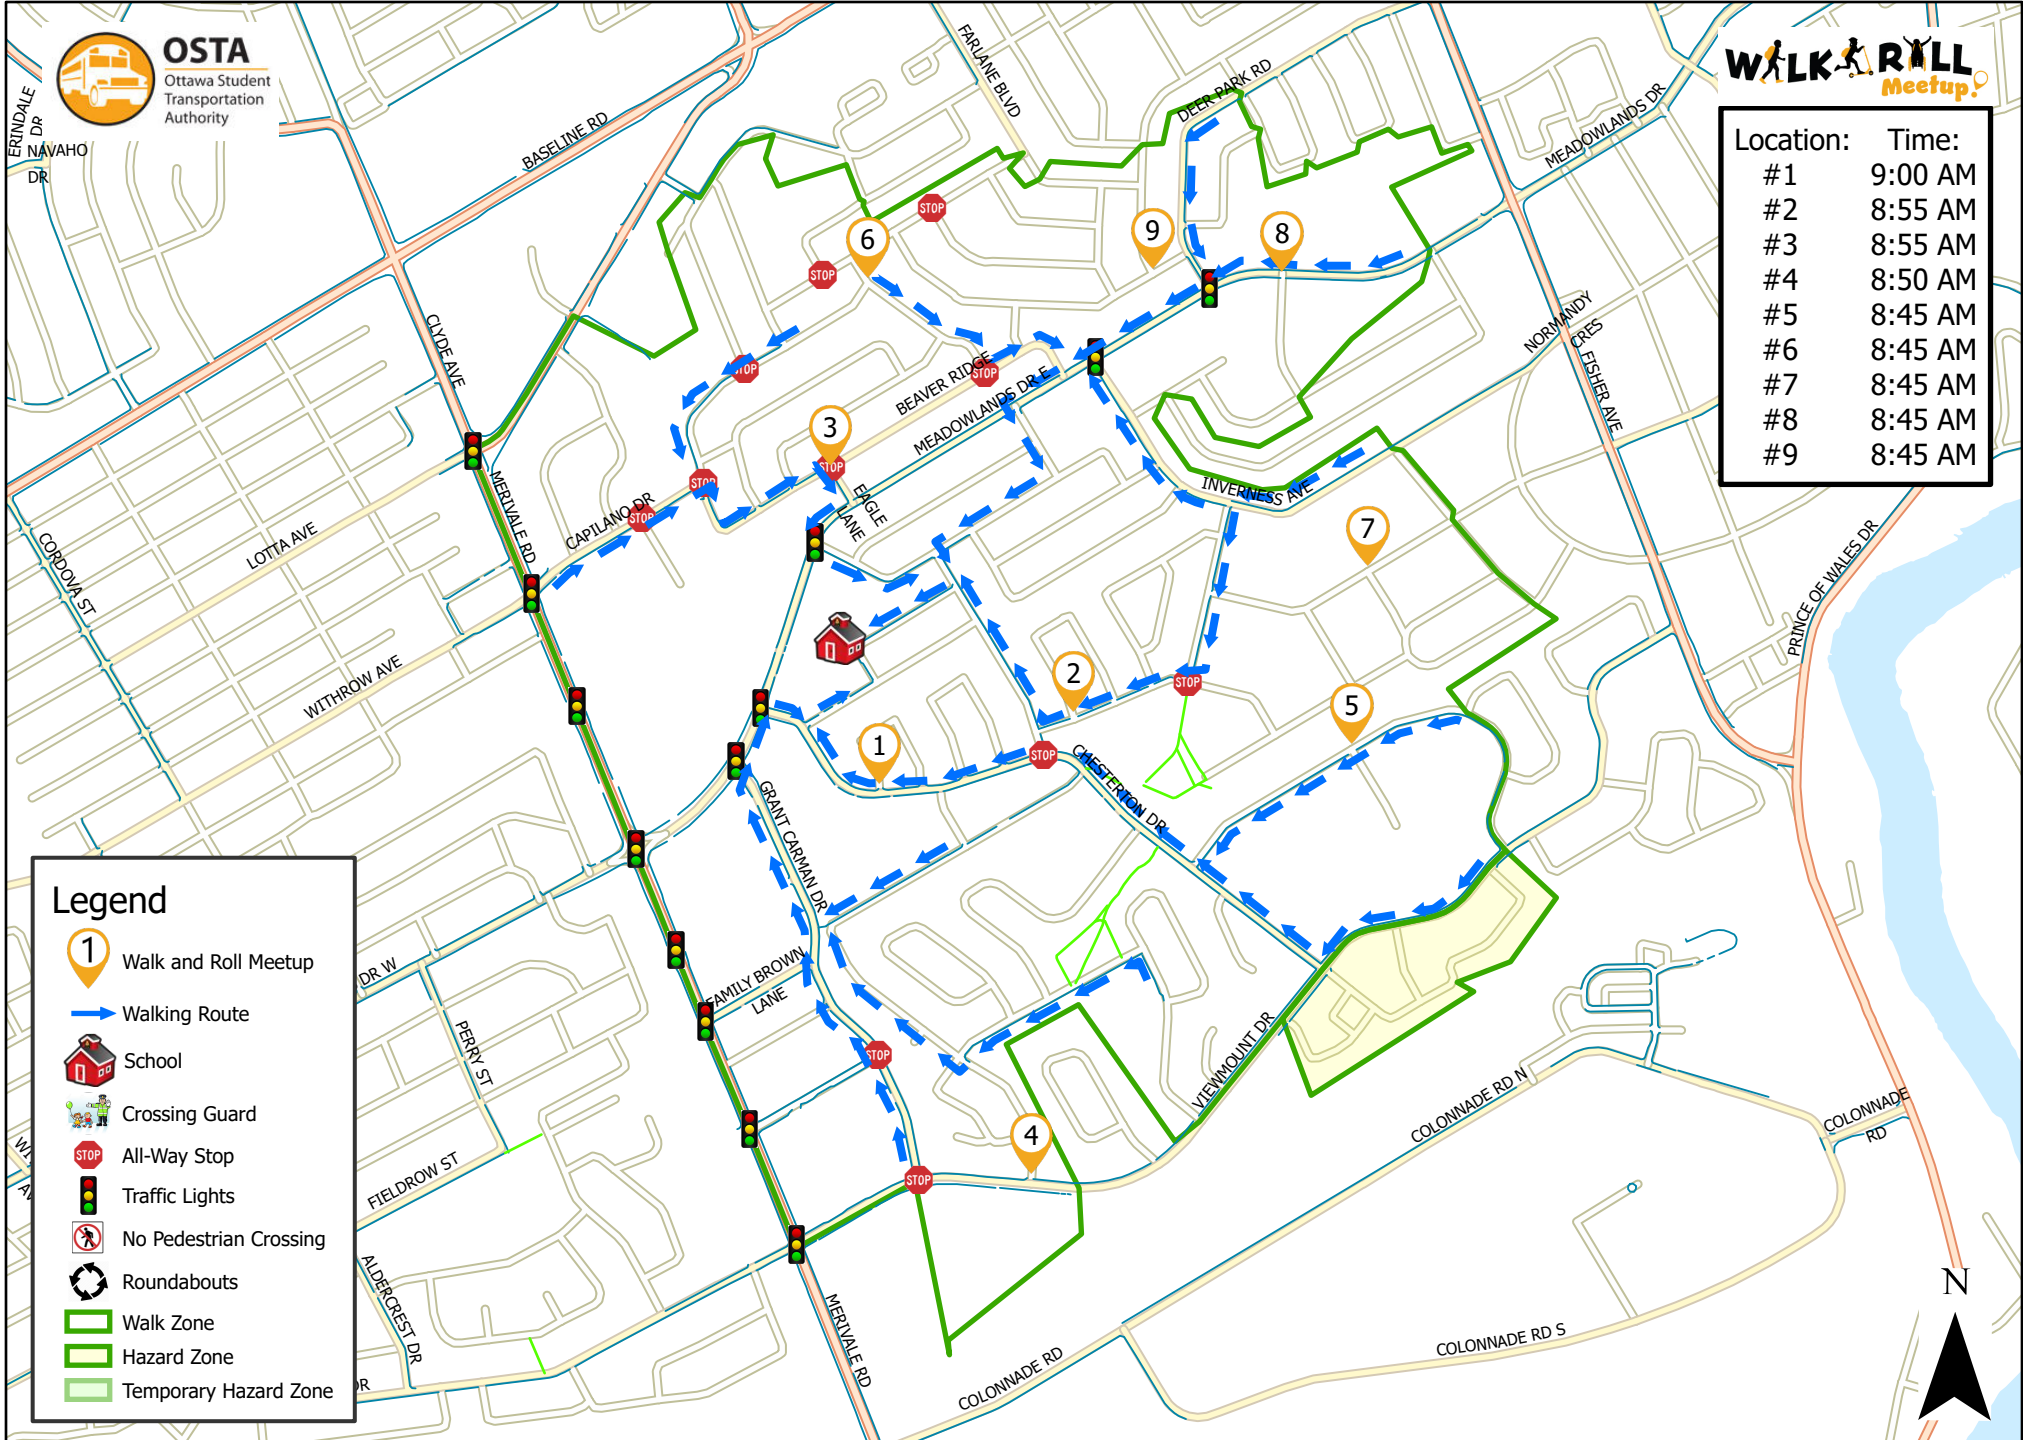

Sir Winston Churchill Public School

Location:	Time:
#1	9:00 AM
#2	8:55 AM
#3	8:55 AM
#4	8:50 AM
#5	8:45 AM
#6	8:45 AM
#7	8:45 AM
#8	8:45 AM
#9	8:45 AM

Legend

- Walk and Roll Meetup
- Walking Route
- School
- Crossing Guard
- All-Way Stop
- Traffic Lights
- No Pedestrian Crossing
- Roundabouts
- Walk Zone
- Hazard Zone
- Temporary Hazard Zone

This map is intended for information purposes only. Ottawa Student Transportation Authority assumes no responsibility for people using these routes.