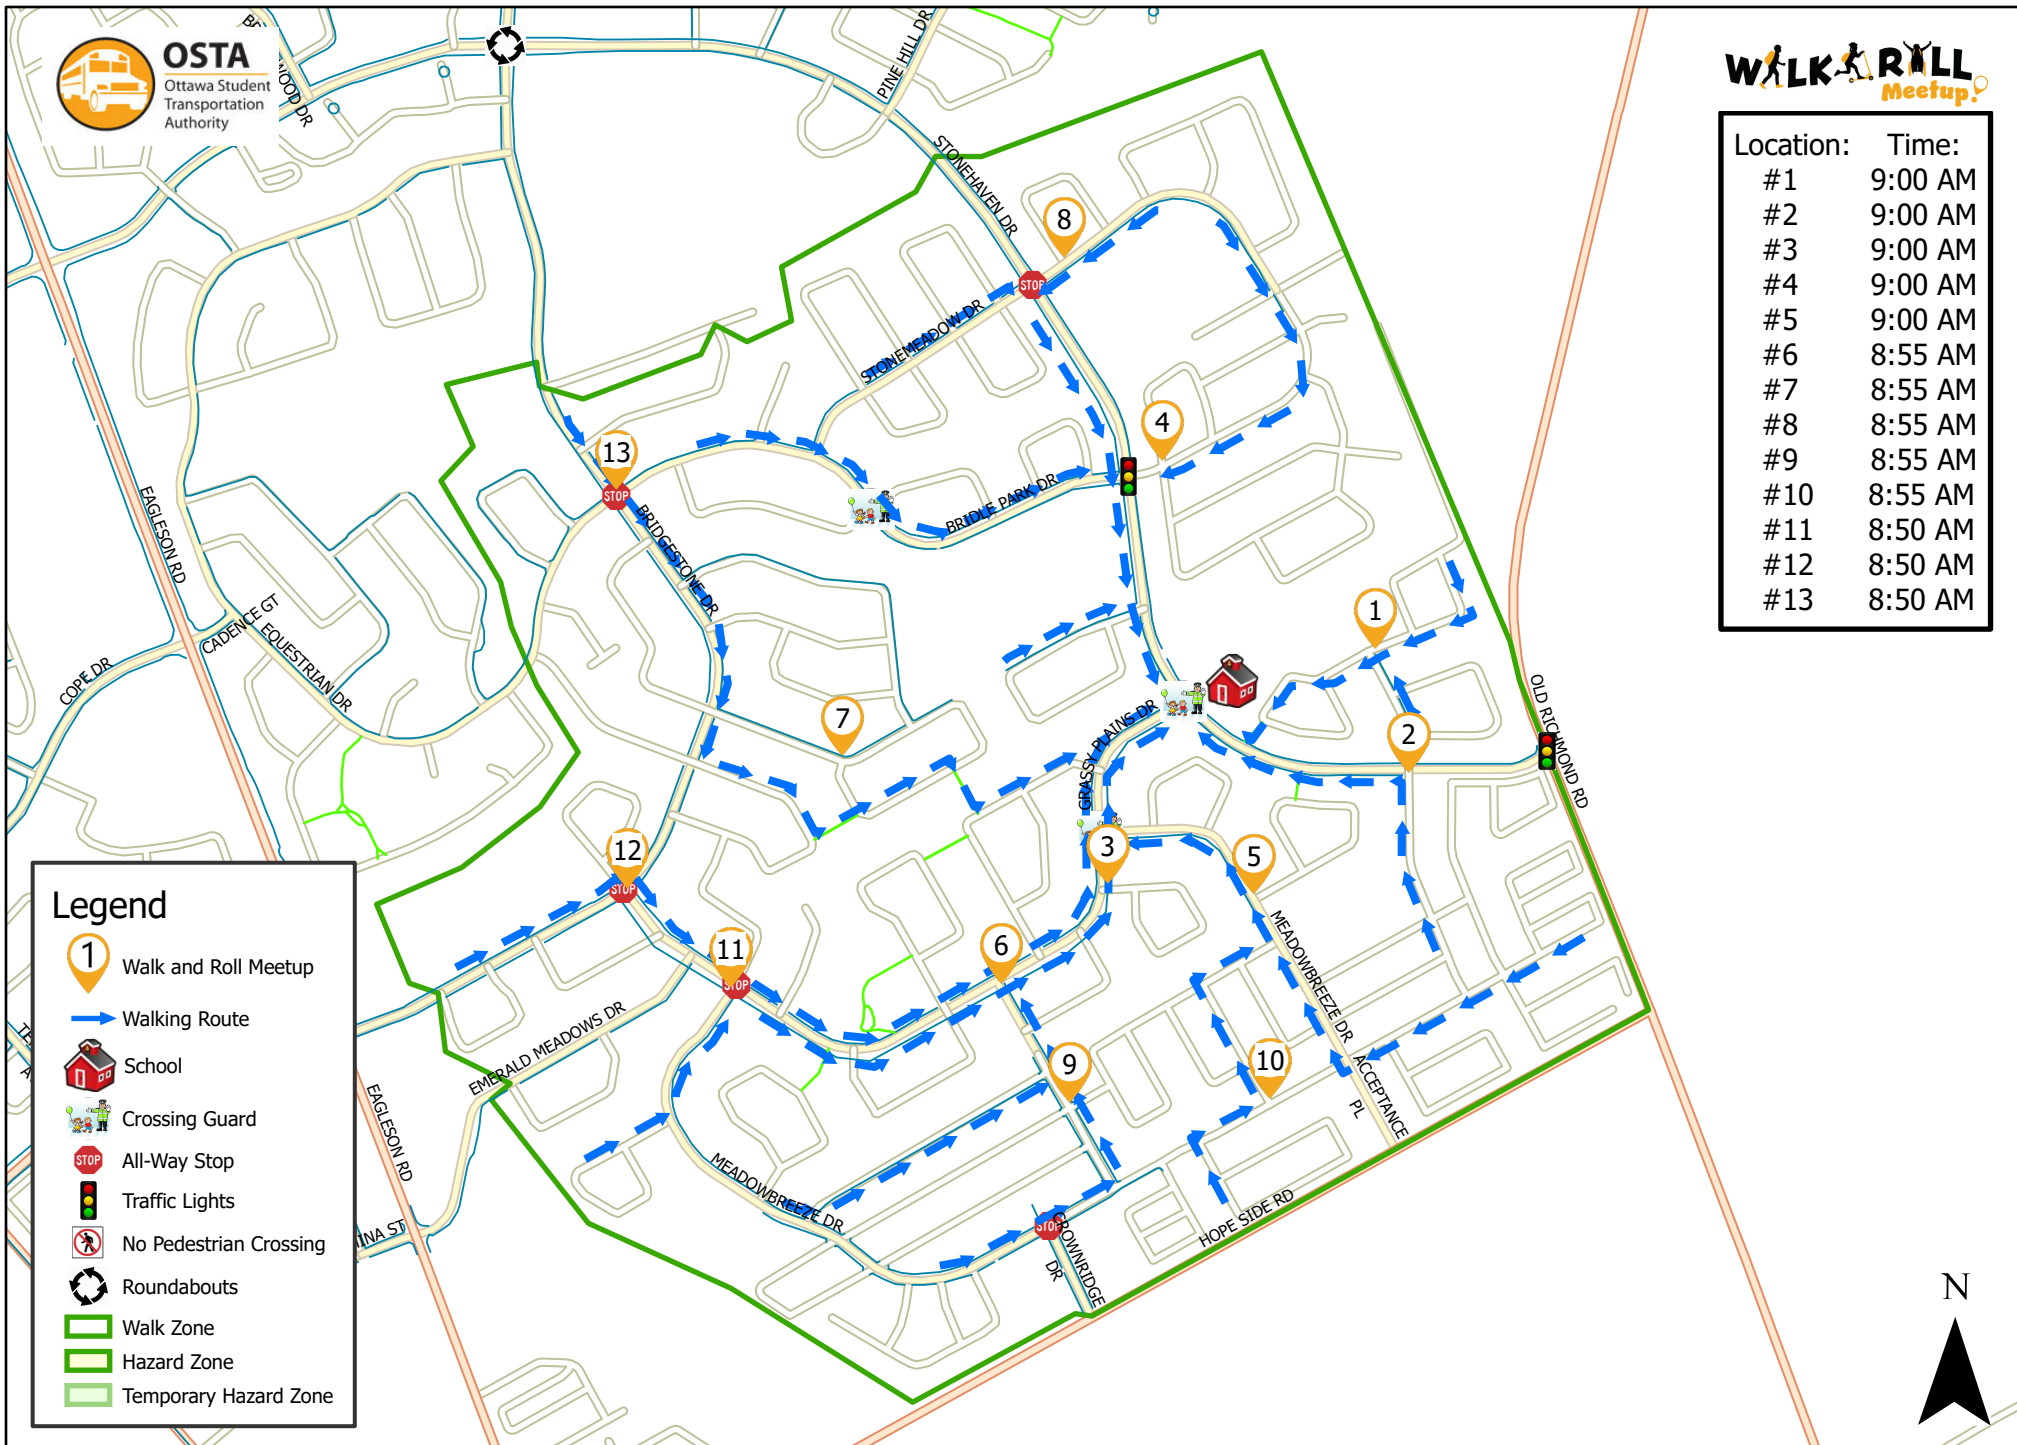

St. Anne School

Location:	Time:
#1	9:00 AM
#2	9:00 AM
#3	9:00 AM
#4	9:00 AM
#5	9:00 AM
#6	8:55 AM
#7	8:55 AM
#8	8:55 AM
#9	8:55 AM
#10	8:55 AM
#11	8:50 AM
#12	8:50 AM
#13	8:50 AM

Legend

- Walk and Roll Meetup
- Walking Route
- School
- Crossing Guard
- All-Way Stop
- Traffic Lights
- No Pedestrian Crossing
- Roundabouts
- Walk Zone
- Hazard Zone
- Temporary Hazard Zone

This map is intended for information purposes only. Ottawa Student Transportation Authority assumes no responsibility for people using these routes.