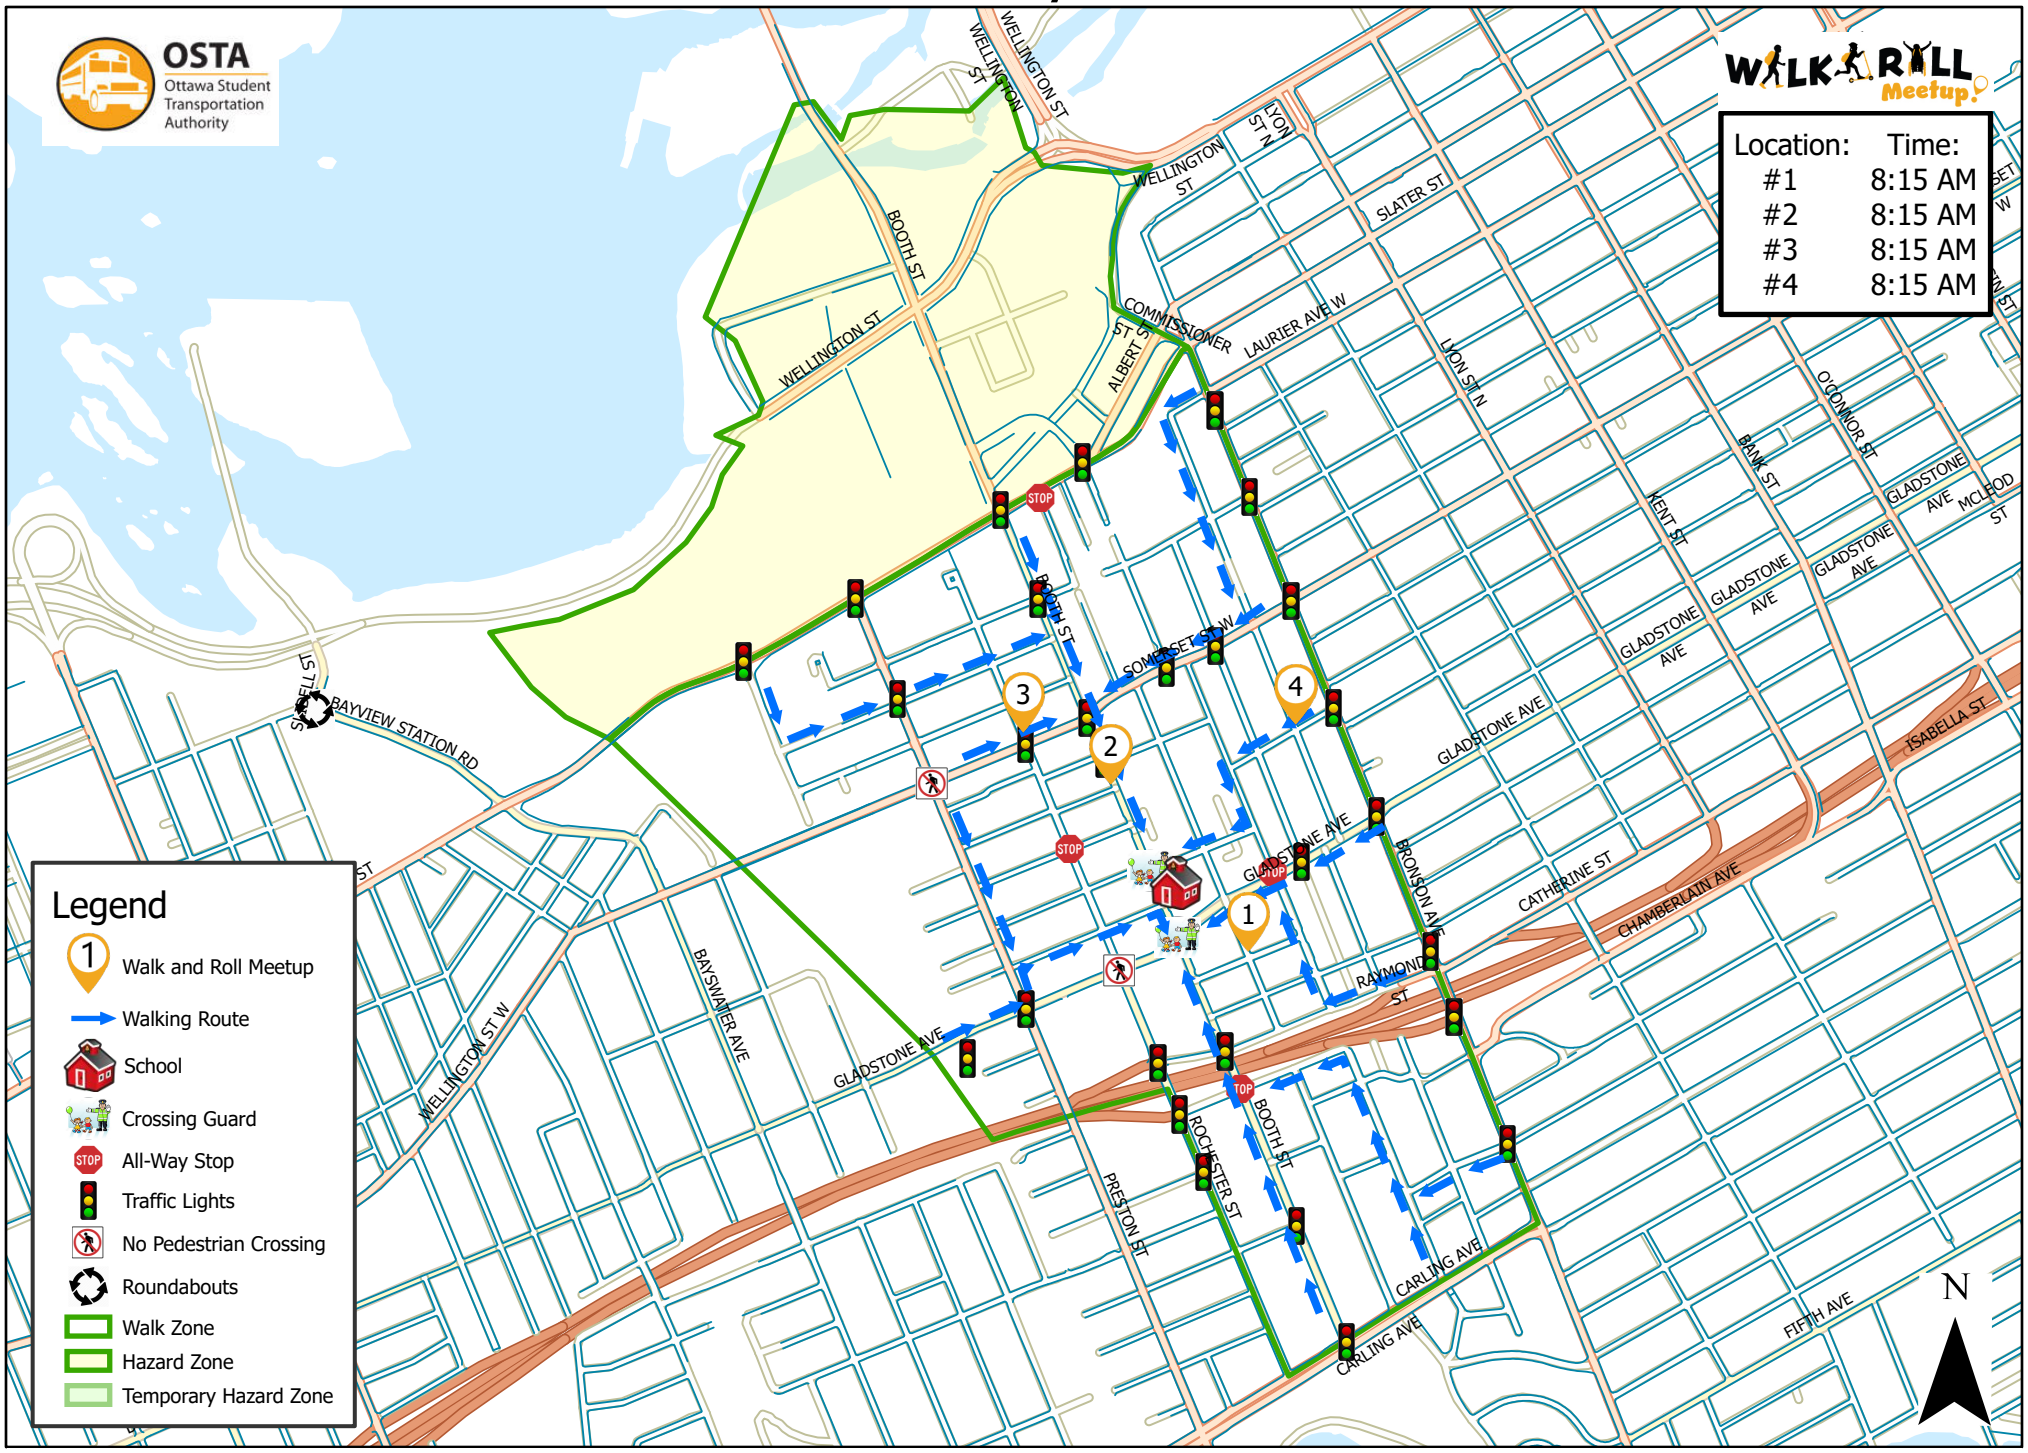

St. Anthony School

Location:	Time:
#1	8:15 AM
#2	8:15 AM
#3	8:15 AM
#4	8:15 AM

Legend

- Walk and Roll Meetup
- Walking Route
- School
- Crossing Guard
- All-Way Stop
- Traffic Lights
- No Pedestrian Crossing
- Roundabouts
- Walk Zone
- Hazard Zone
- Temporary Hazard Zone

This map is intended for information purposes only. Ottawa Student Transportation Authority assumes no responsibility for people using these routes.