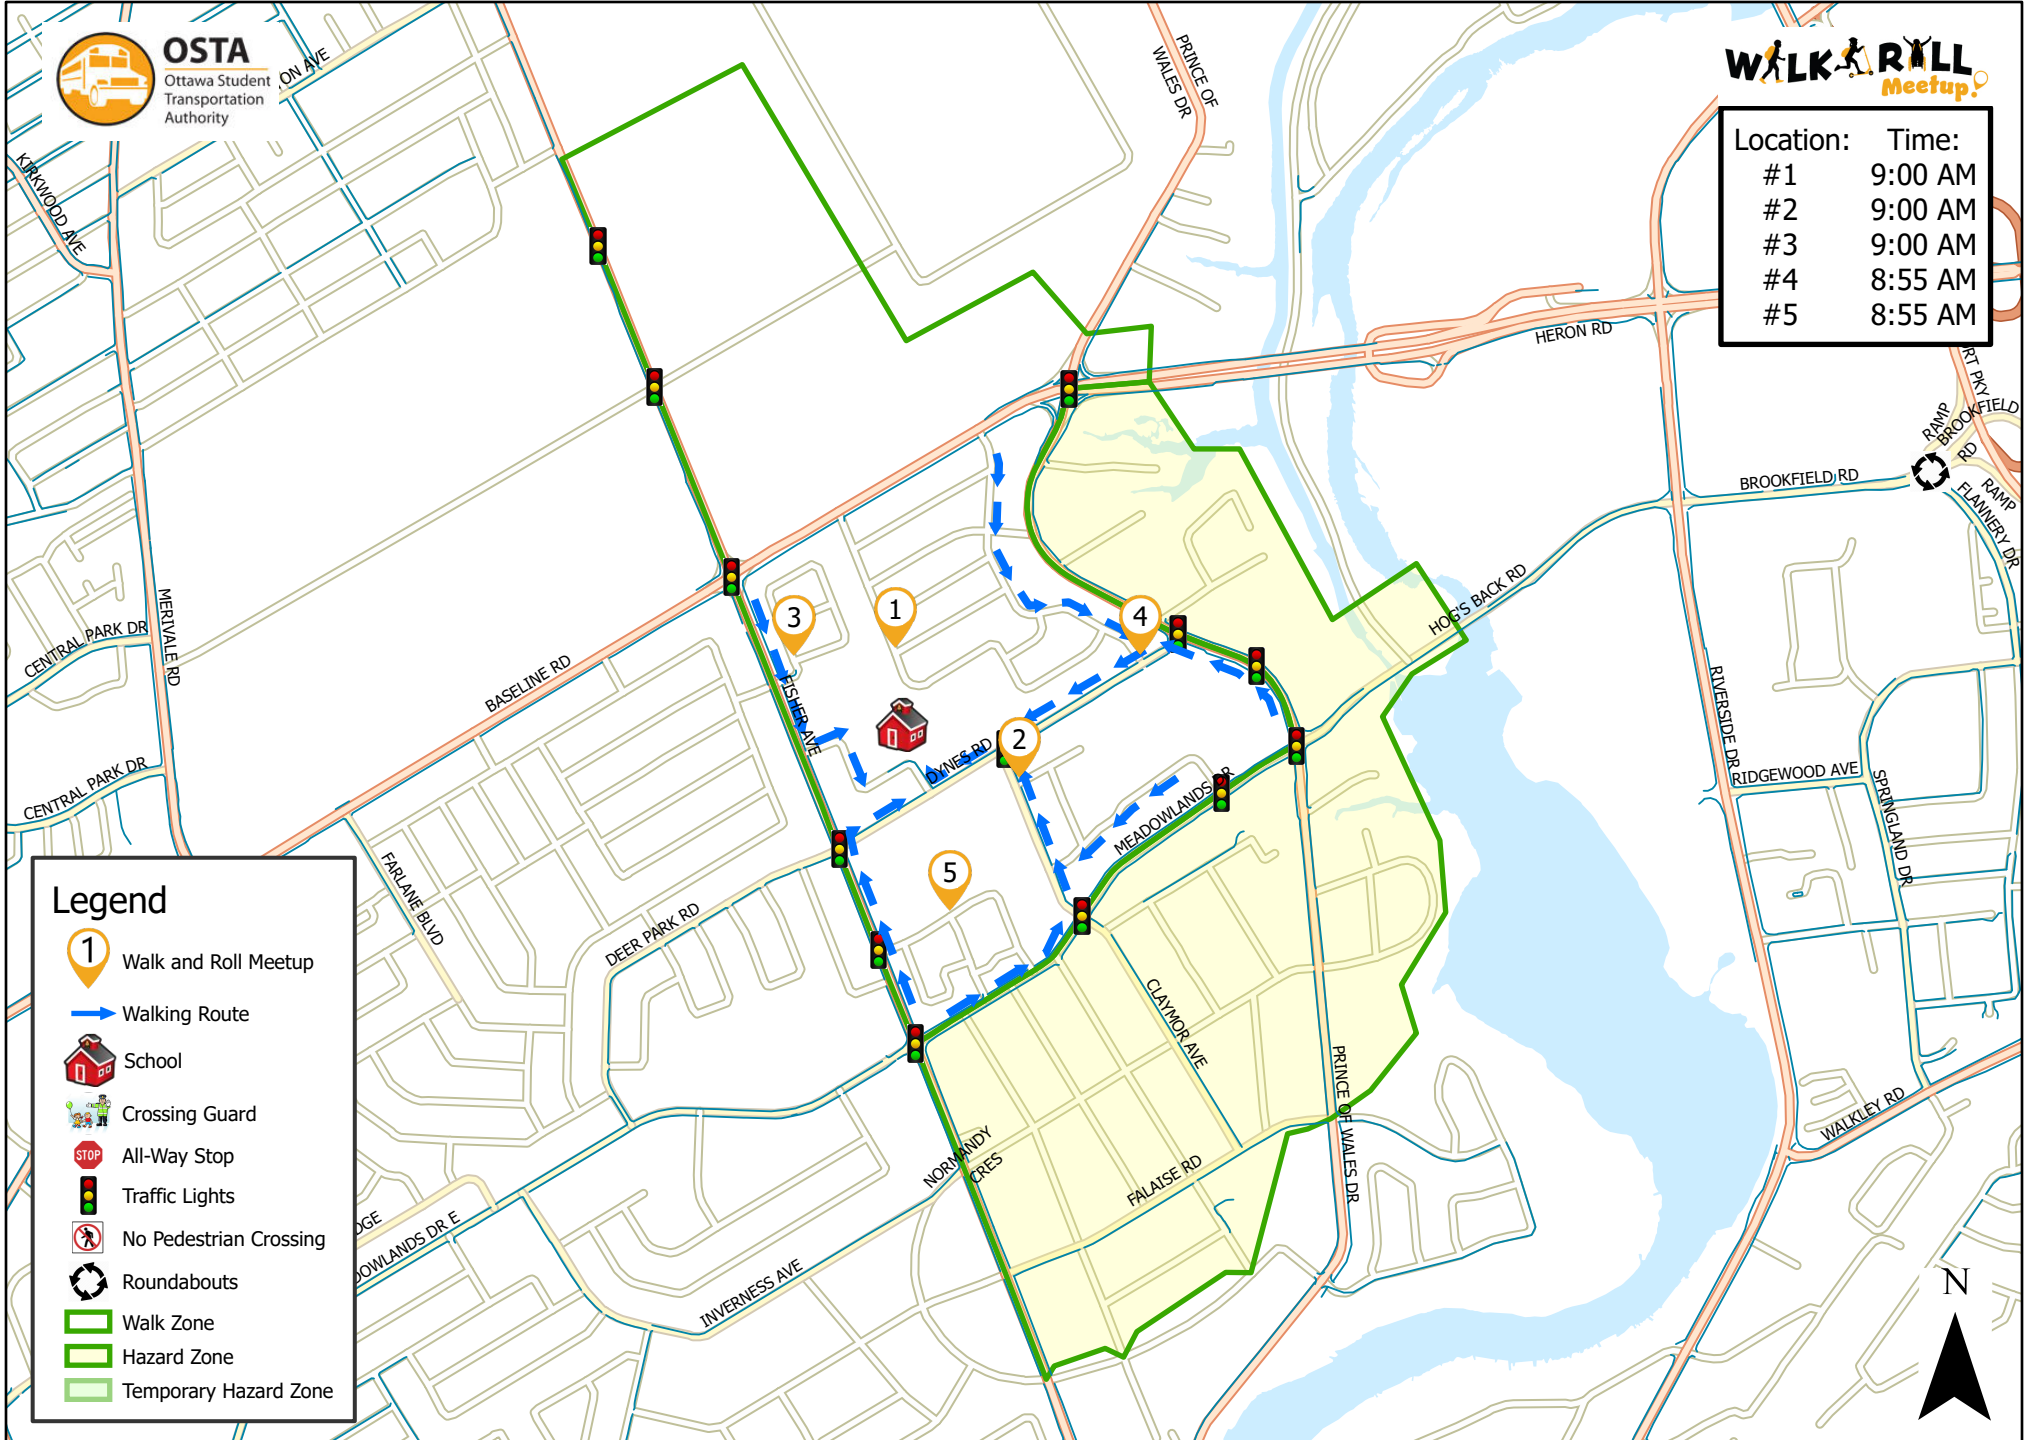

St. Augustine School

Location:	Time:
#1	9:00 AM
#2	9:00 AM
#3	9:00 AM
#4	8:55 AM
#5	8:55 AM

Legend

- 1 Walk and Roll Meetup
- Walking Route
- School
- Crossing Guard
- All-Way Stop
- Traffic Lights
- No Pedestrian Crossing
- Roundabouts
- Walk Zone
- Hazard Zone
- Temporary Hazard Zone

This map is intended for information purposes only. Ottawa Student Transportation Authority assumes no responsibility for people using these routes.