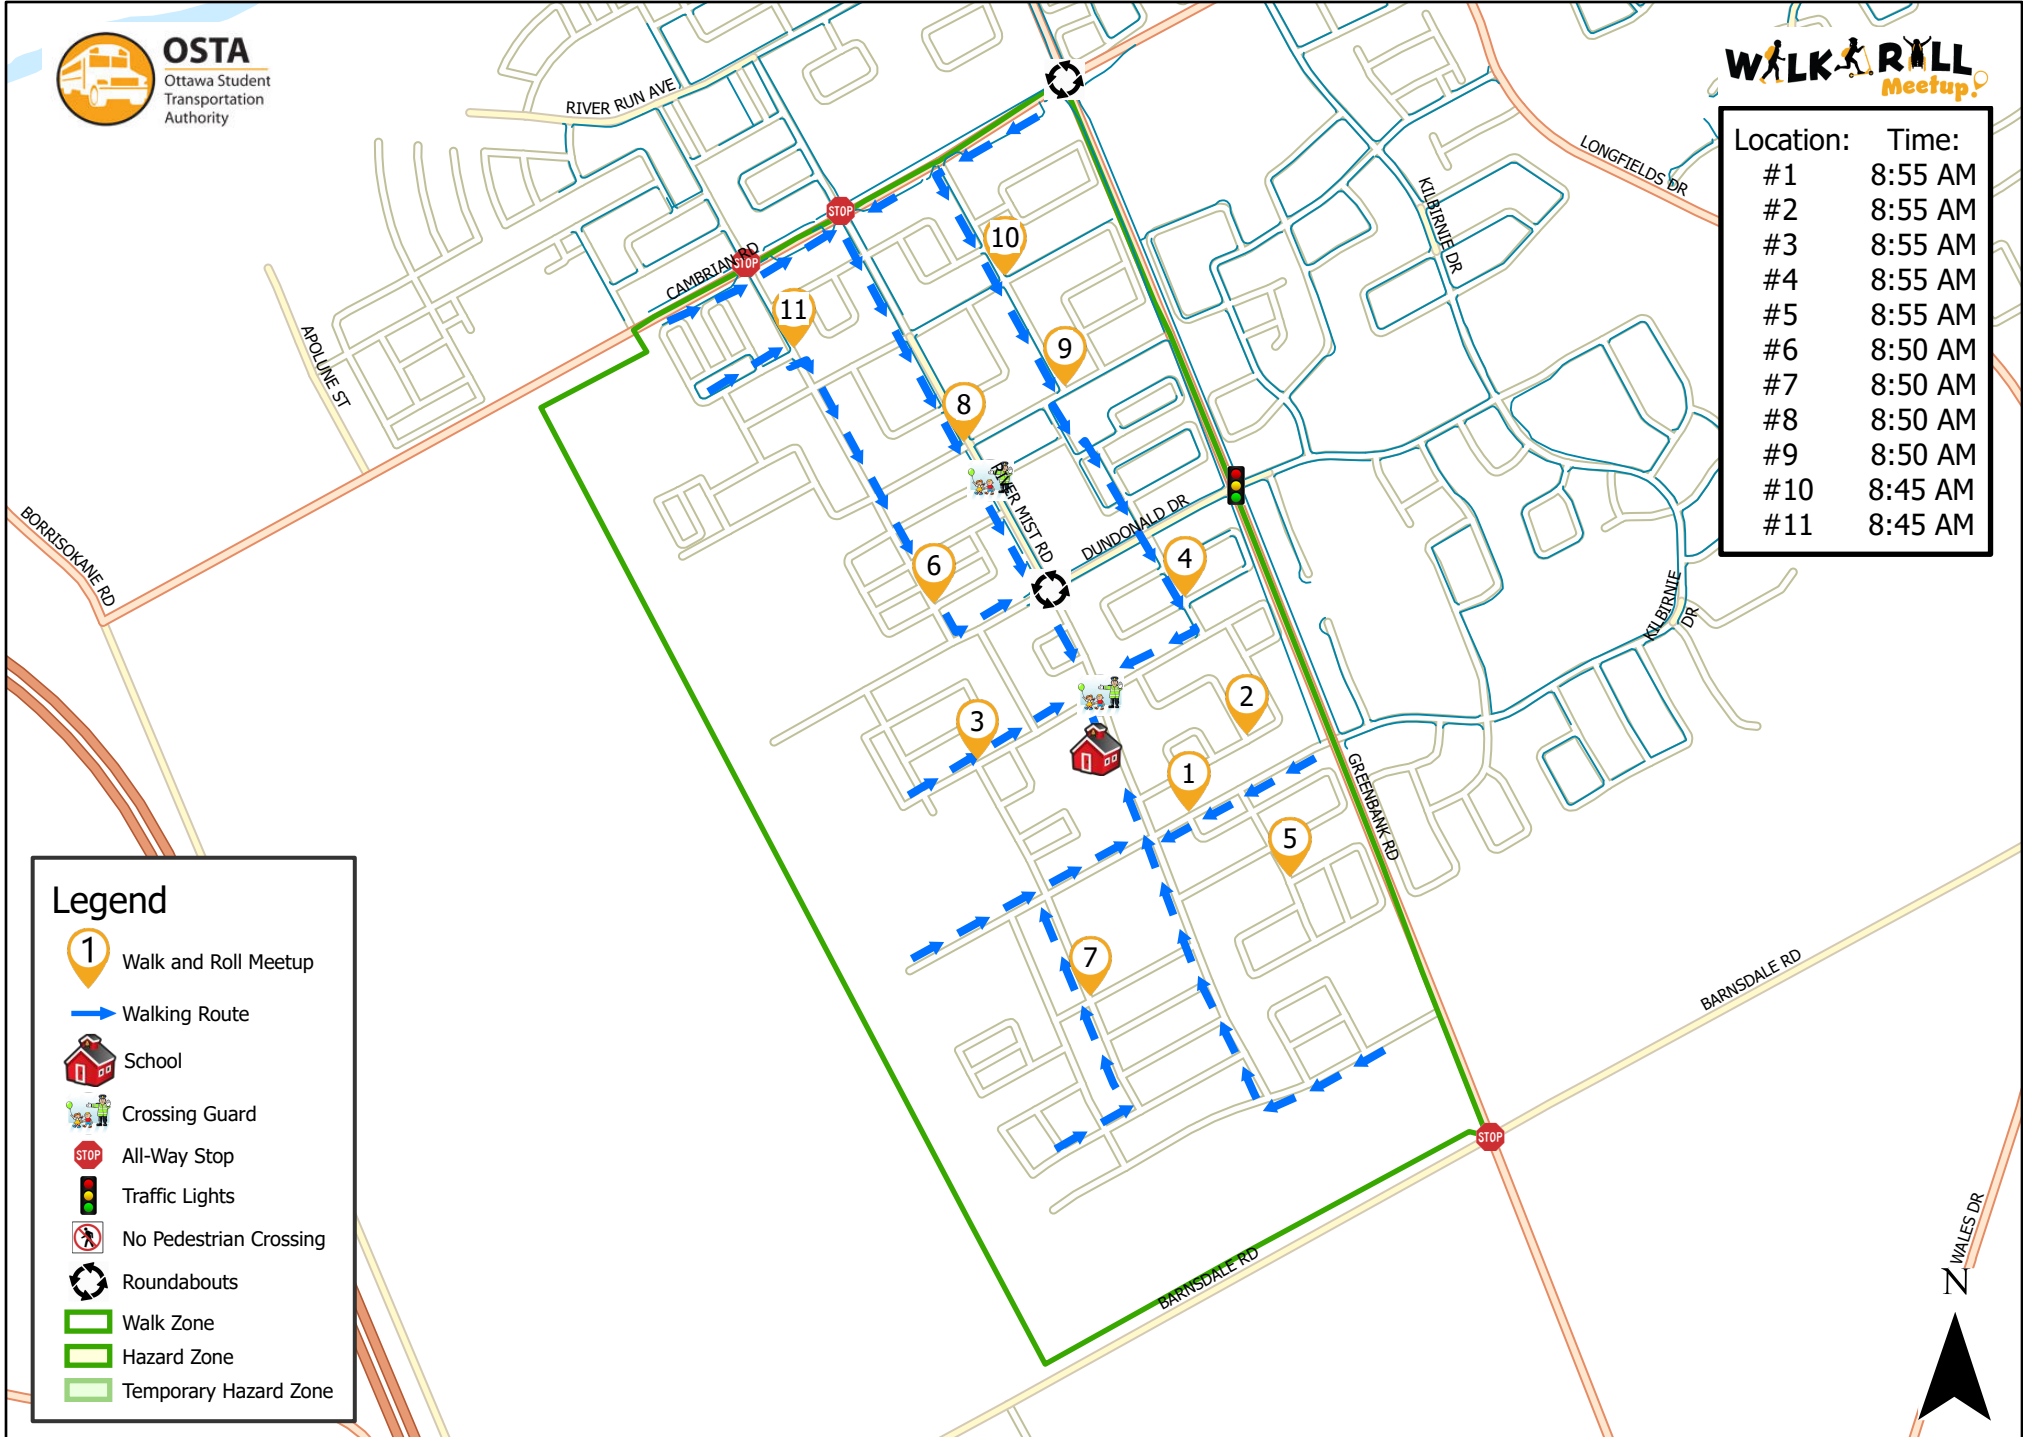

# St. Benedict School

Location:	Time:
#1	8:55 AM
#2	8:55 AM
#3	8:55 AM
#4	8:55 AM
#5	8:55 AM
#6	8:50 AM
#7	8:50 AM
#8	8:50 AM
#9	8:50 AM
#10	8:45 AM
#11	8:45 AM

**Legend**

- 1 Walk and Roll Meetup
- Walking Route
- School
- Crossing Guard
- All-Way Stop
- Traffic Lights
- No Pedestrian Crossing
- Roundabouts
- Walk Zone
- Hazard Zone
- Temporary Hazard Zone

This map is intended for information purposes only. Ottawa Student Transportation Authority assumes no responsibility for people using these routes.