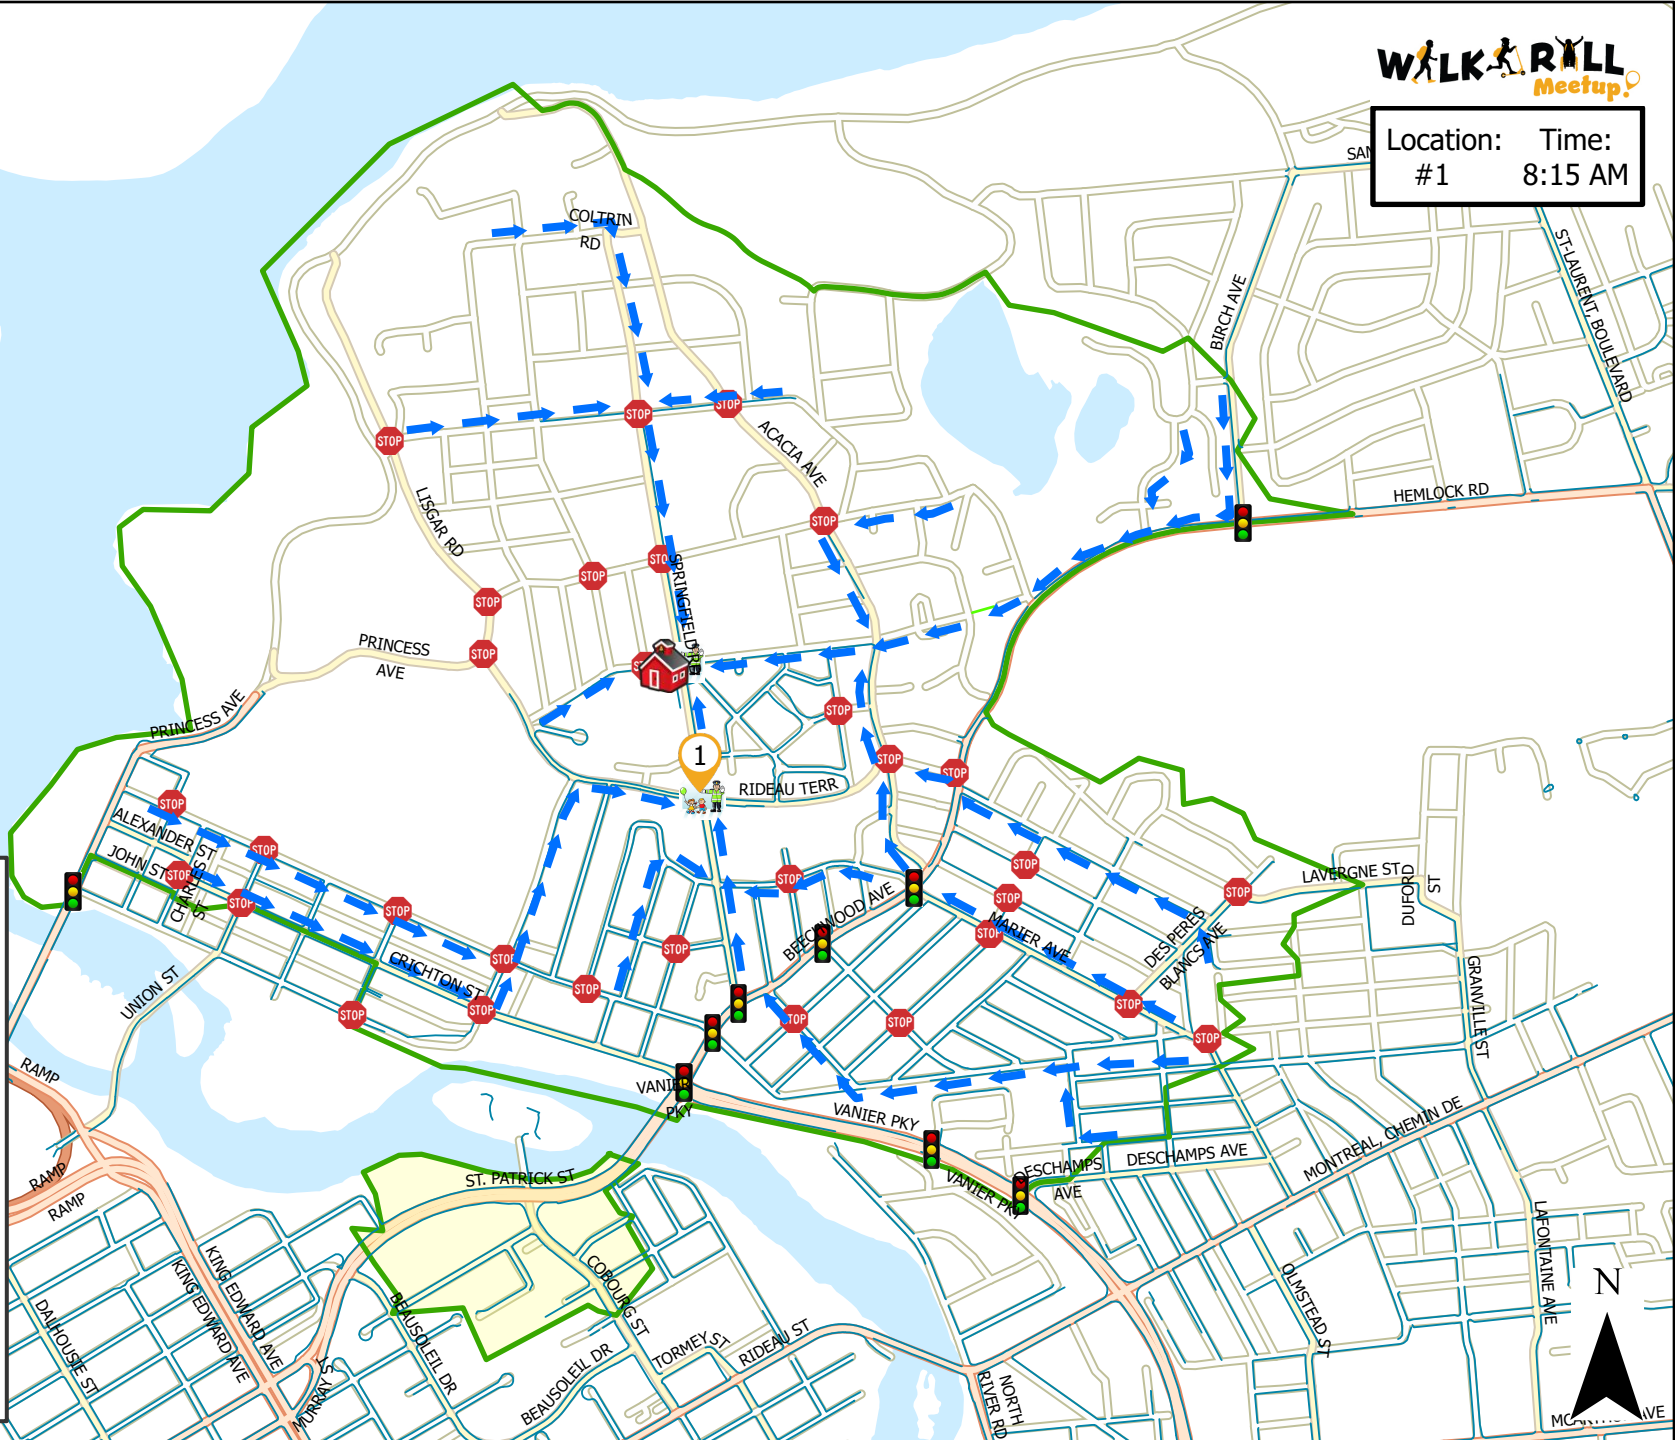

# St. Brigid School

Location: Time:  
#1 8:15 AM

**Legend**

- Walk and Roll Meetup
- Walking Route
- School
- Crossing Guard
- All-Way Stop
- Traffic Lights
- No Pedestrian Crossing
- Roundabouts
- Walk Zone
- Hazard Zone
- Temporary Hazard Zone

This map is intended for information purposes only. Ottawa Student Transportation Authority assumes no responsibility for people using these routes.