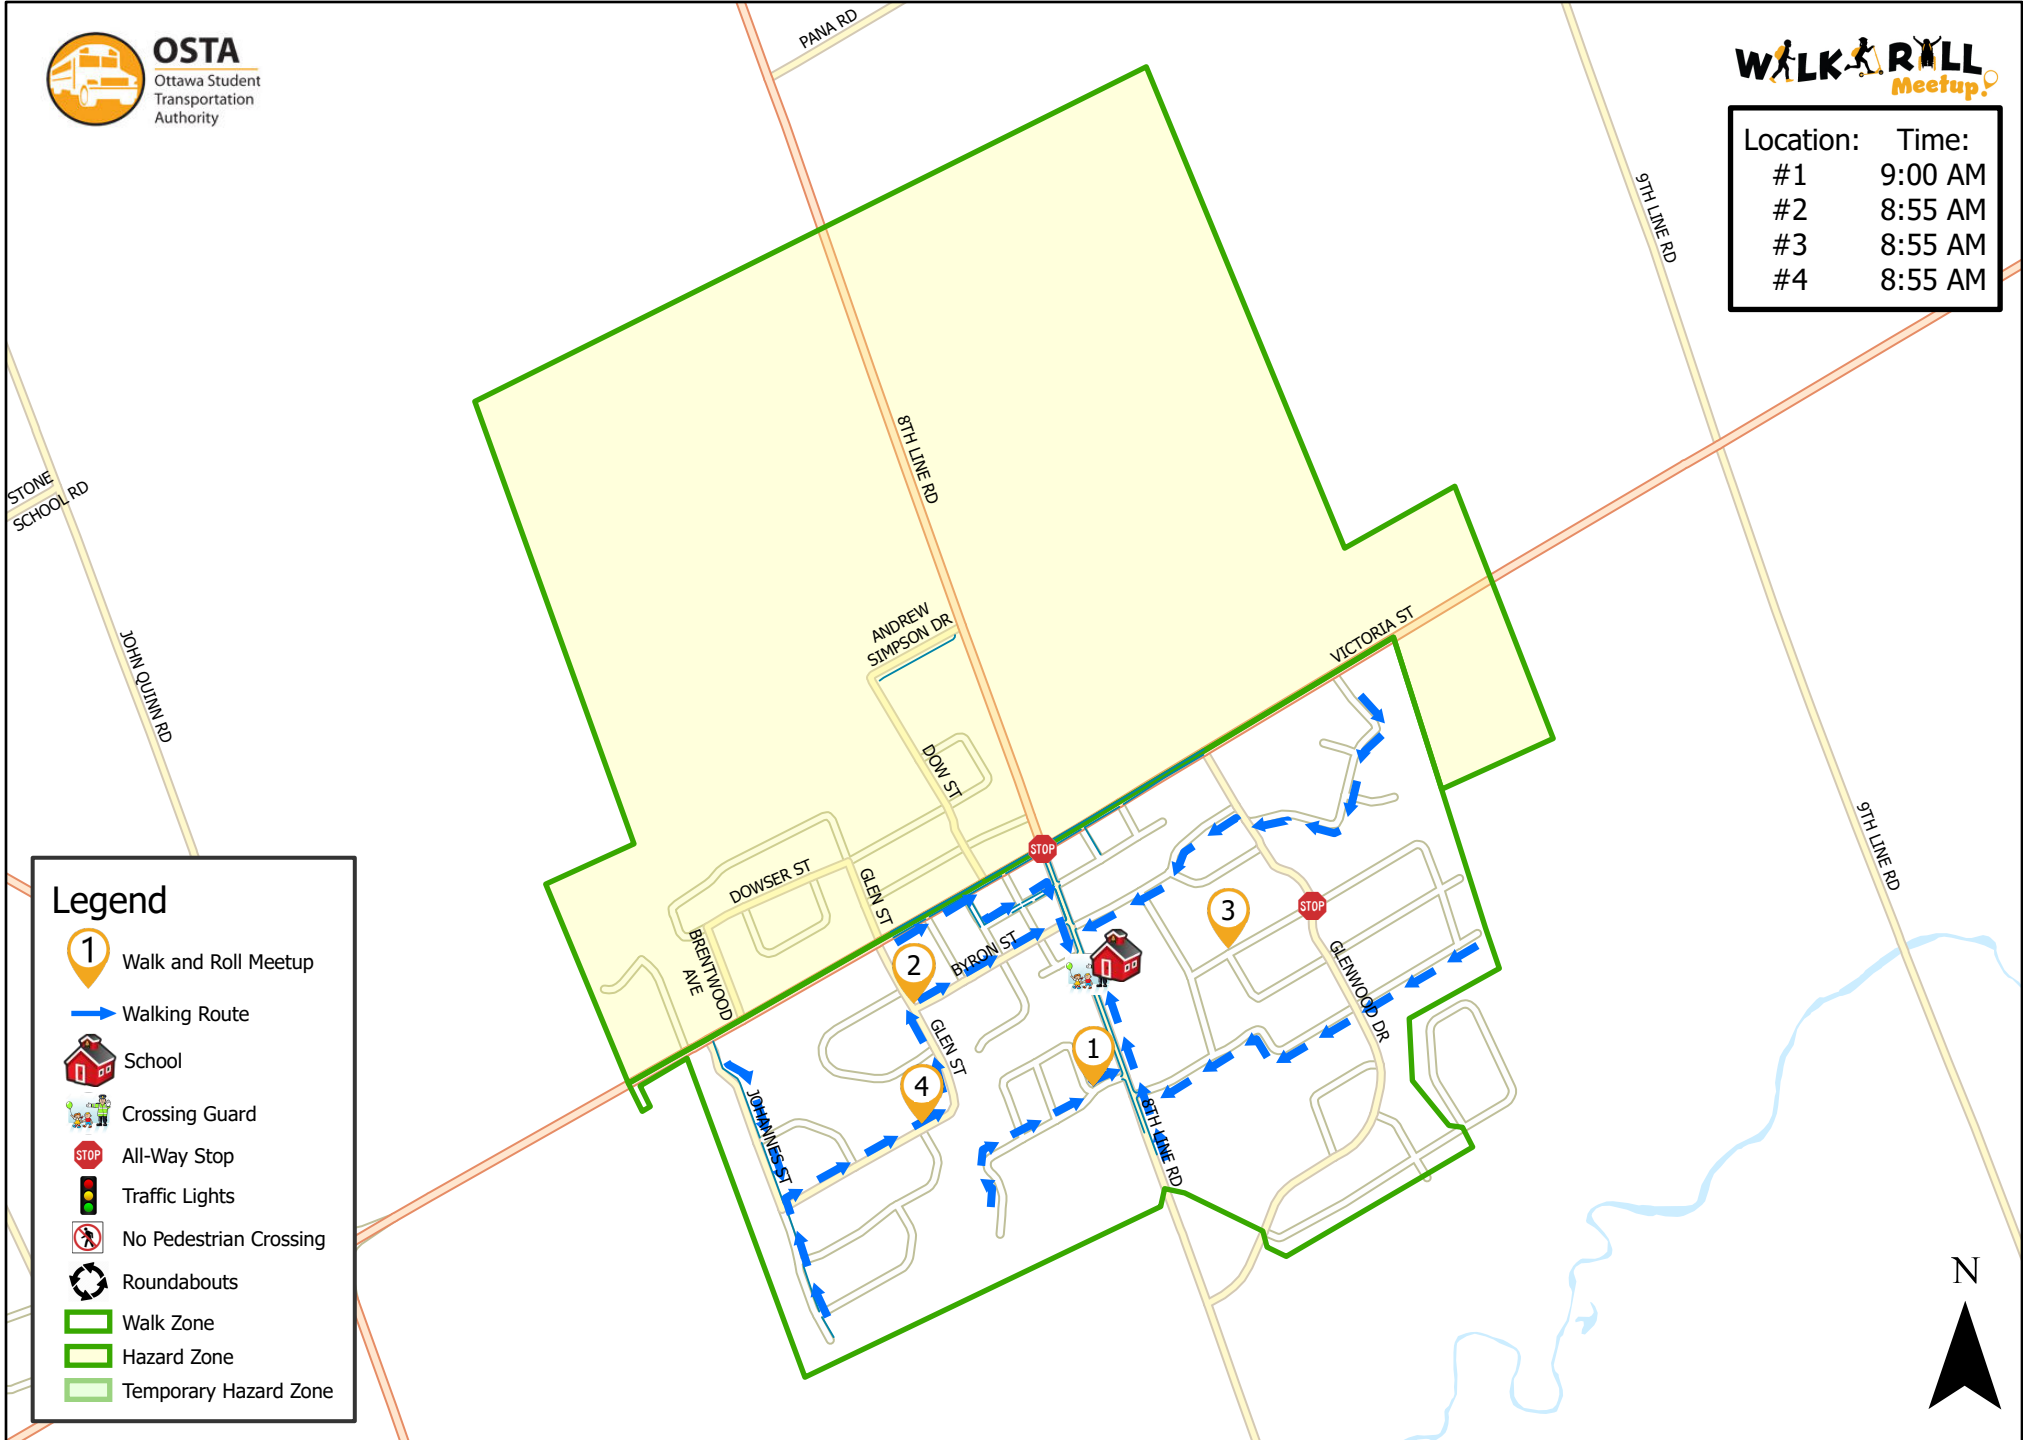

St. Catherine School

Location:	Time:
#1	9:00 AM
#2	8:55 AM
#3	8:55 AM
#4	8:55 AM

Legend

- Walk and Roll Meetup
- Walking Route
- School
- Crossing Guard
- All-Way Stop
- Traffic Lights
- No Pedestrian Crossing
- Roundabouts
- Walk Zone
- Hazard Zone
- Temporary Hazard Zone

This map is intended for information purposes only. Ottawa Student Transportation Authority assumes no responsibility for people using these routes.