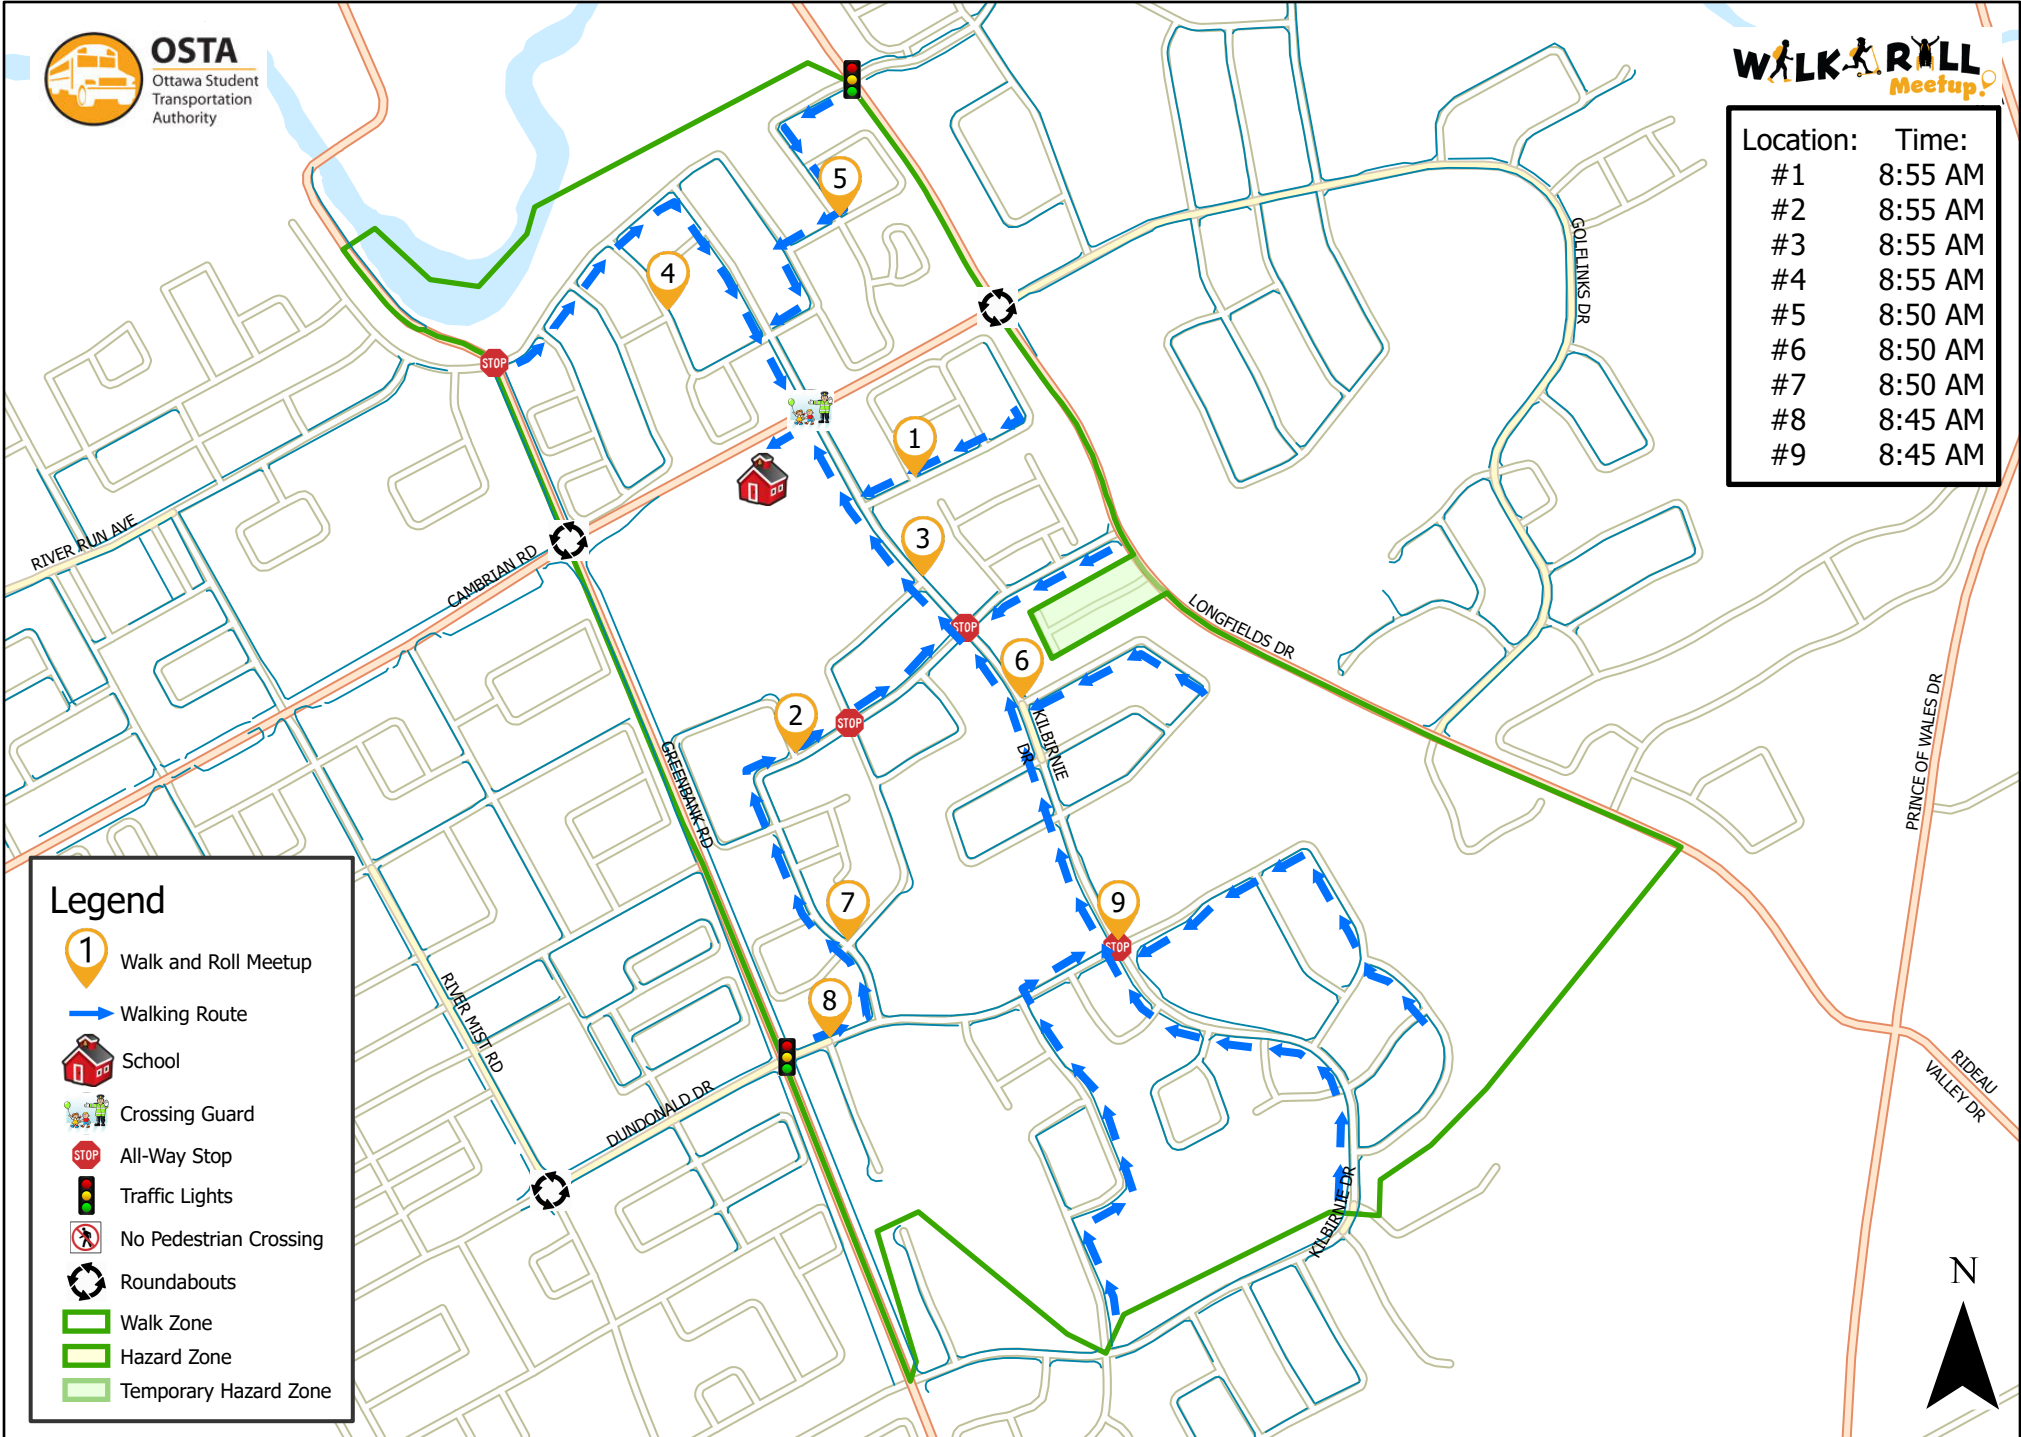

# St. Cecilia School

Location:	Time:
#1	8:55 AM
#2	8:55 AM
#3	8:55 AM
#4	8:55 AM
#5	8:50 AM
#6	8:50 AM
#7	8:50 AM
#8	8:45 AM
#9	8:45 AM

## Legend

- Walk and Roll Meetup
- Walking Route
- School
- Crossing Guard
- All-Way Stop
- Traffic Lights
- No Pedestrian Crossing
- Roundabouts
- Walk Zone
- Hazard Zone
- Temporary Hazard Zone

This map is intended for information purposes only. Ottawa Student Transportation Authority assumes no responsibility for people using these routes.