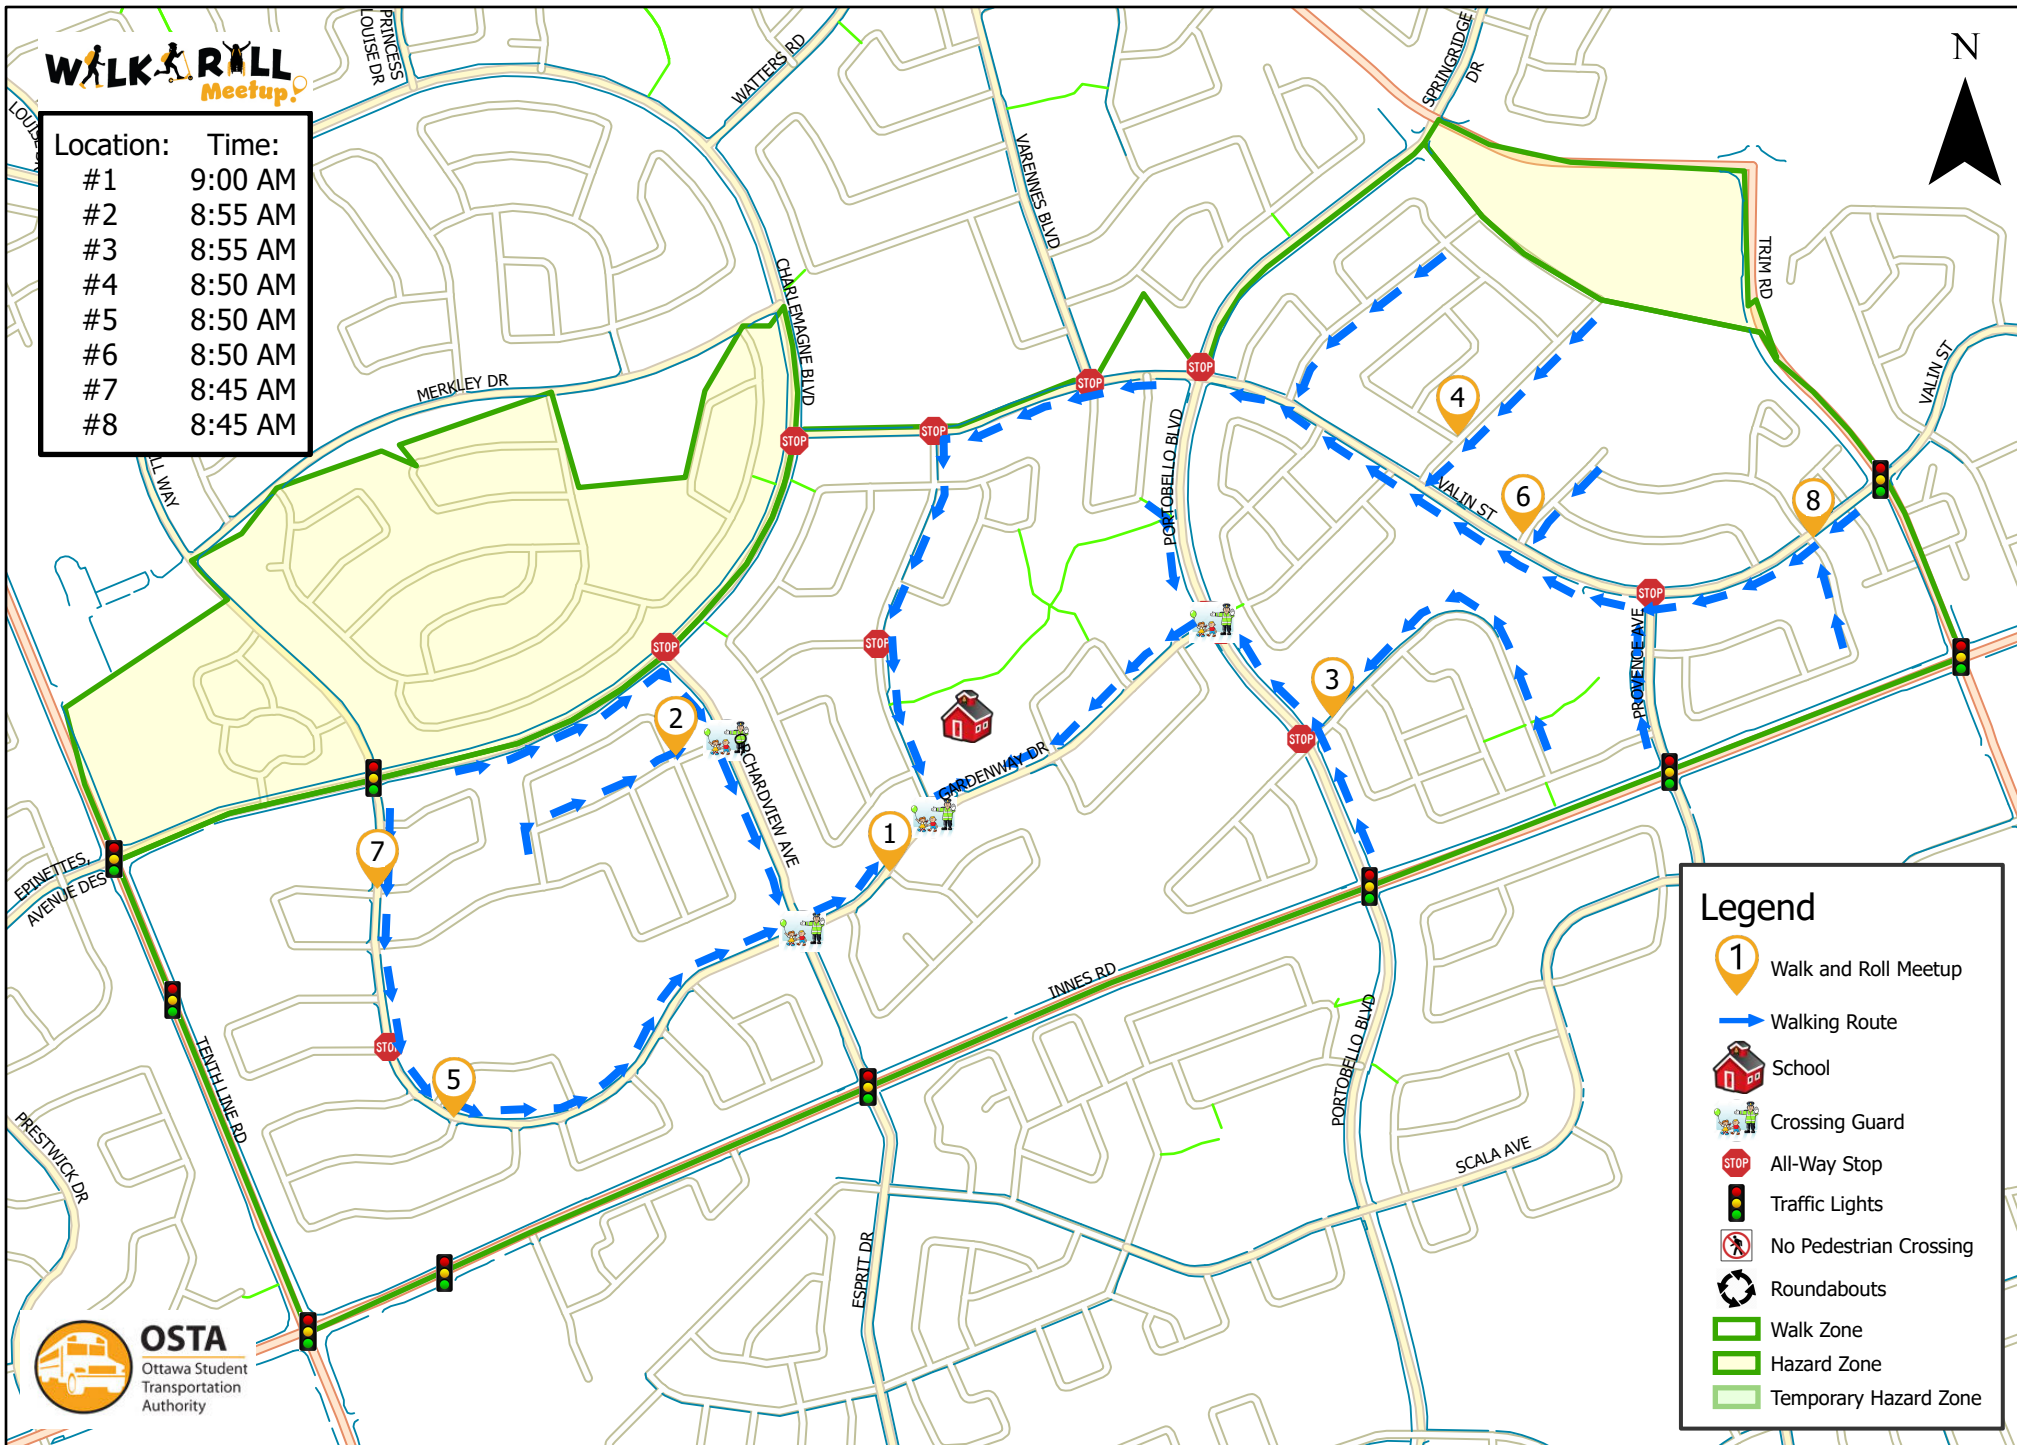

St. Clare School

Location:	Time:
#1	9:00 AM
#2	8:55 AM
#3	8:55 AM
#4	8:50 AM
#5	8:50 AM
#6	8:50 AM
#7	8:45 AM
#8	8:45 AM

Legend

- Walk and Roll Meetup
- Walking Route
- School
- Crossing Guard
- All-Way Stop
- Traffic Lights
- No Pedestrian Crossing
- Roundabouts
- Walk Zone
- Hazard Zone
- Temporary Hazard Zone

This map is intended for information purposes only. Ottawa Student Transportation Authority assumes no responsibility for people using these routes.