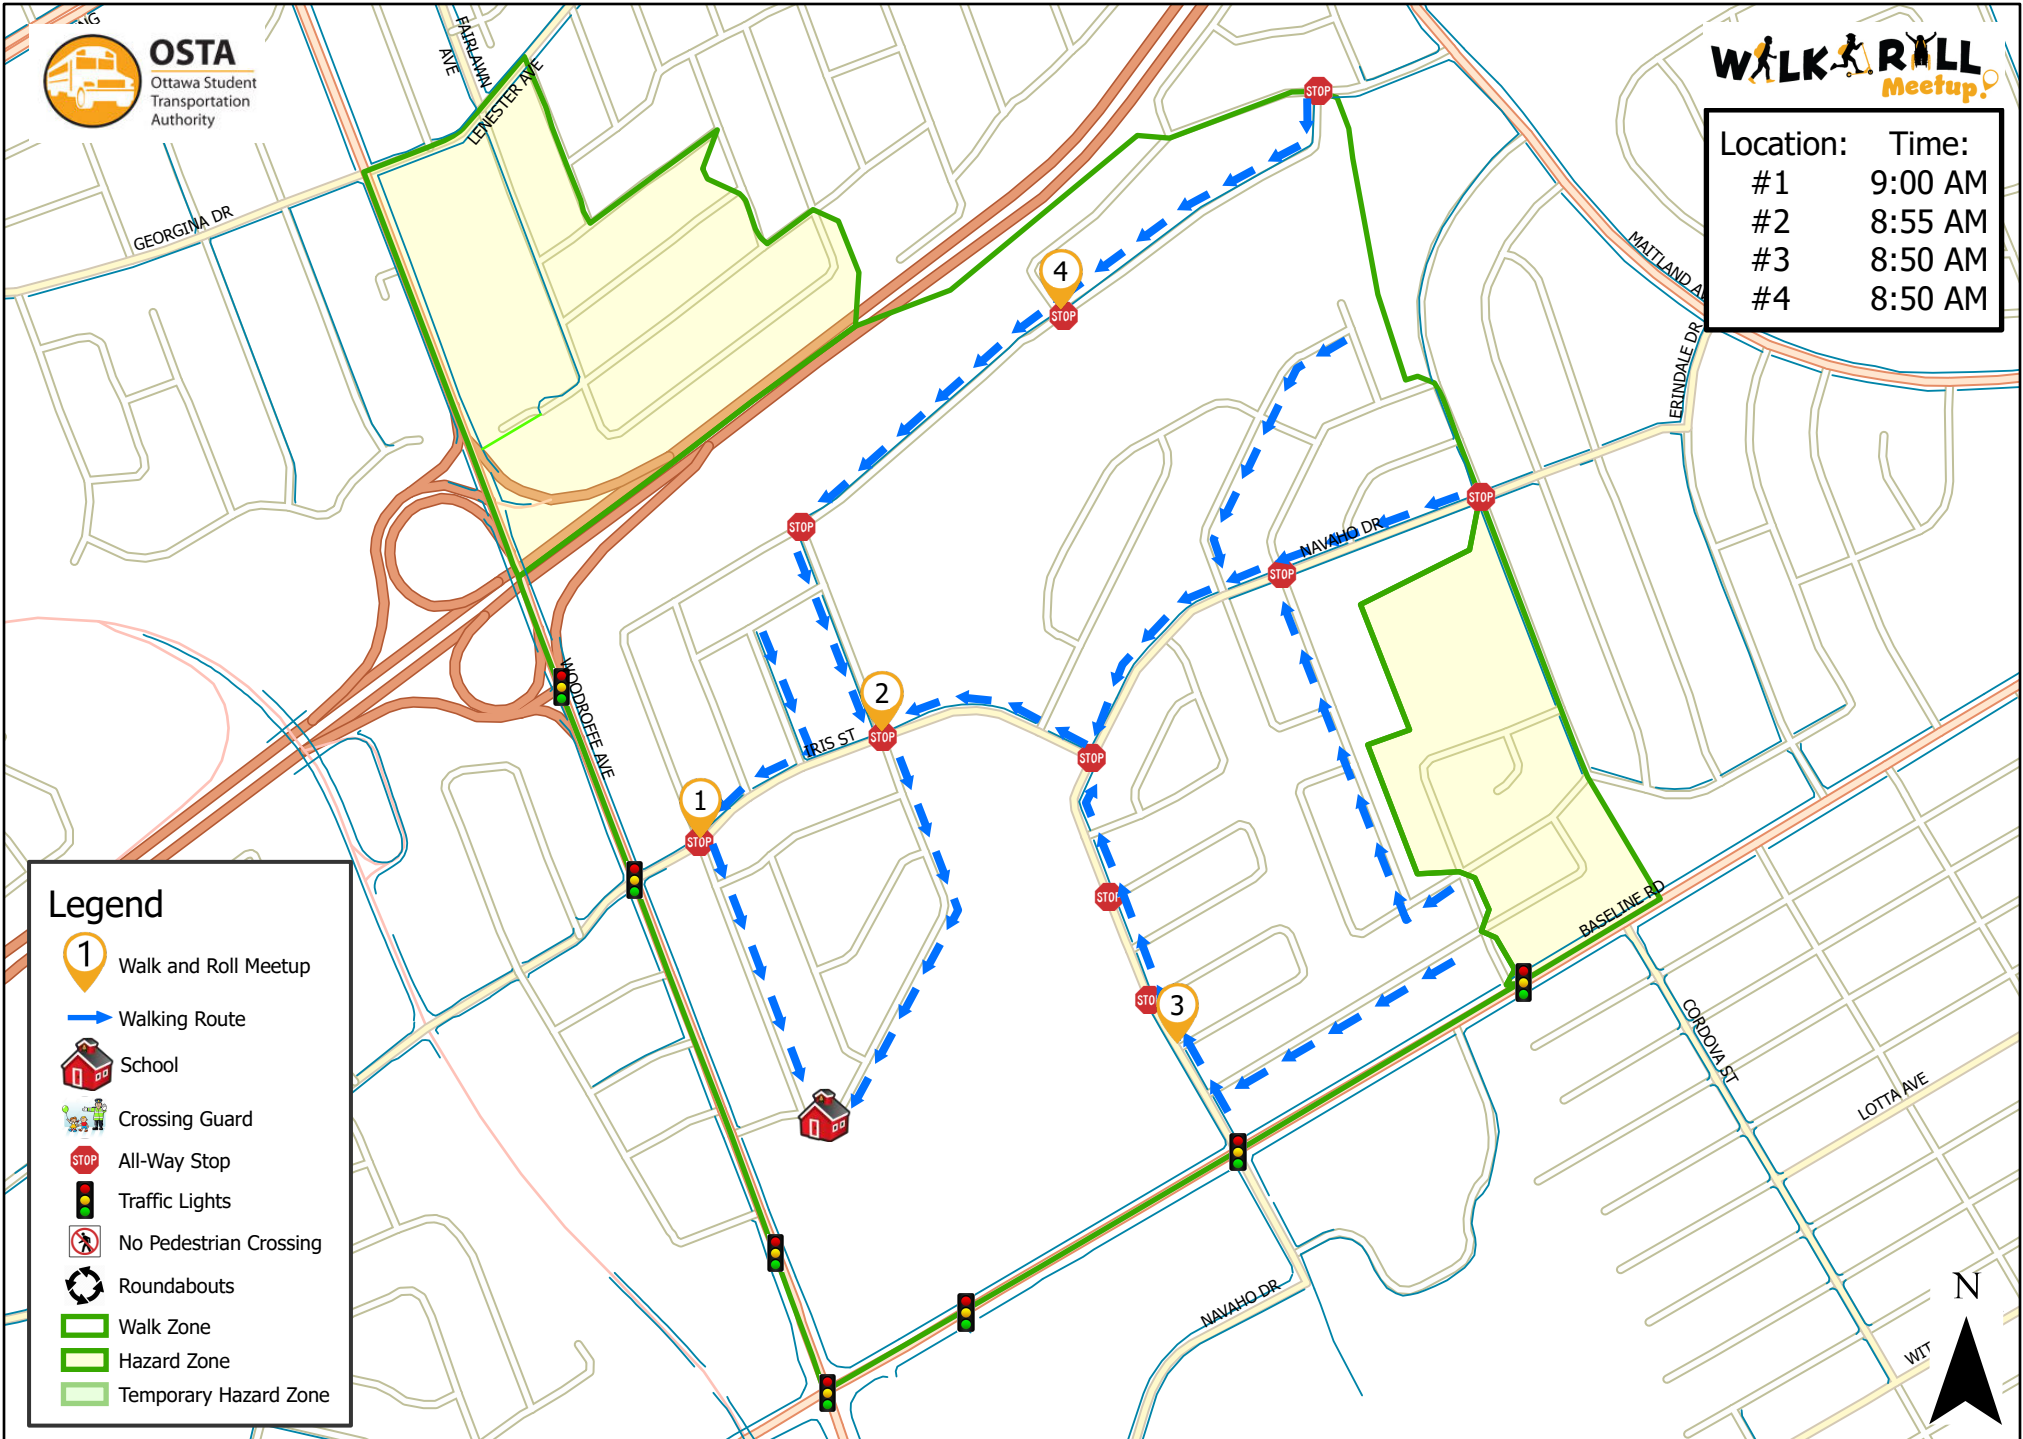

St. Daniel School

This map is intended for information purposes only. Ottawa Student Transportation Authority assumes no responsibility for people using these routes.