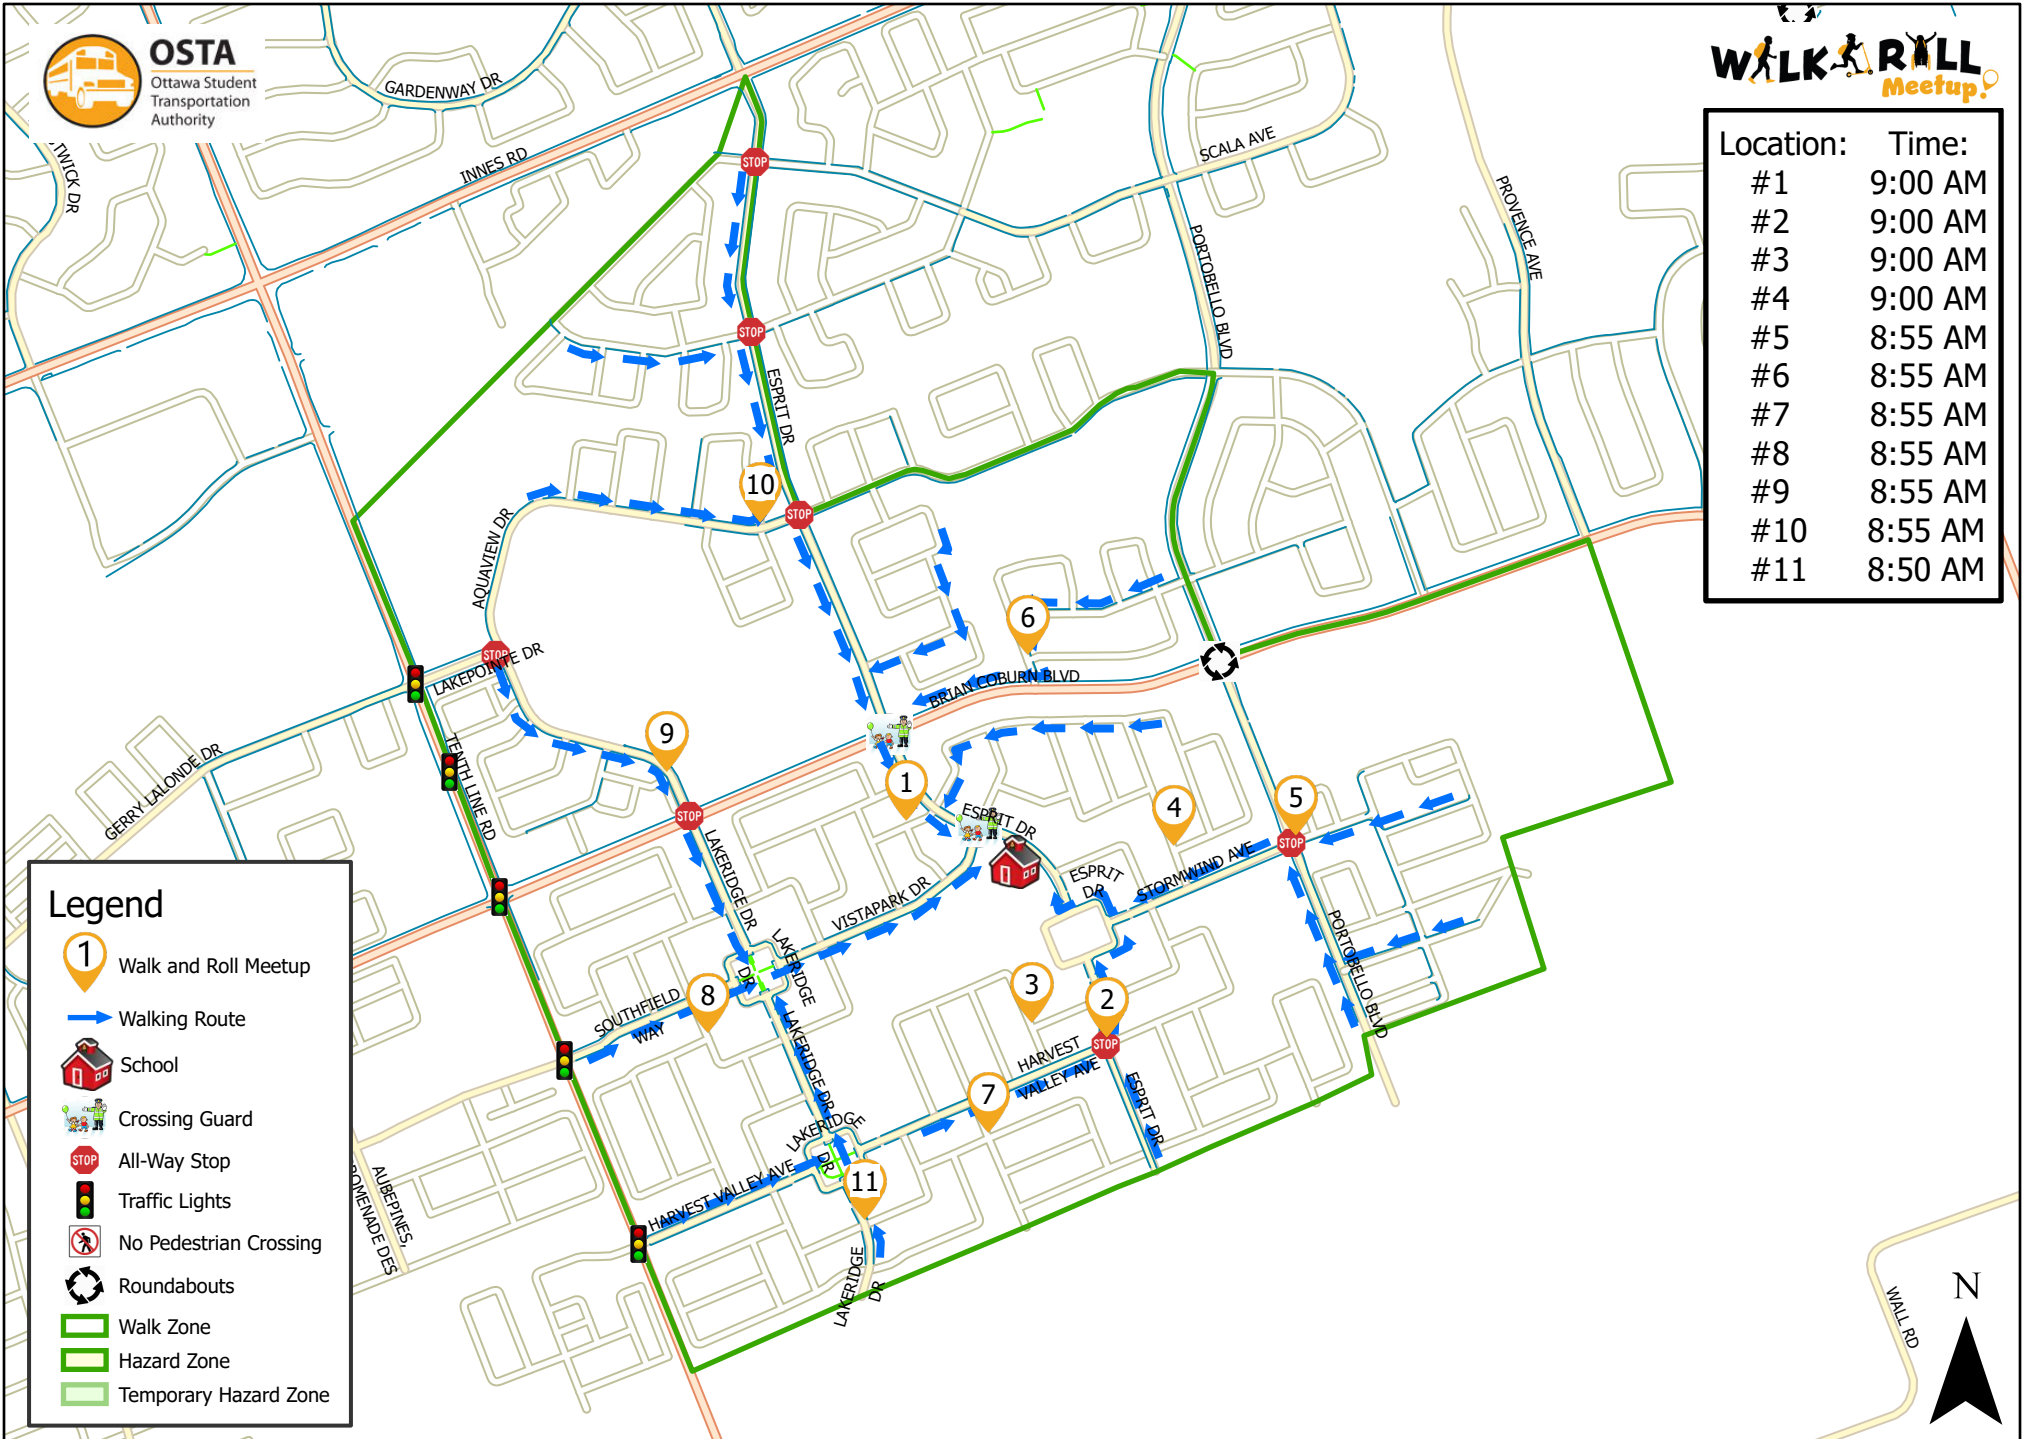

# St. Dominic Catholic School

| Location: | Time:   |
|-----------|---------|
| #1        | 9:00 AM |
| #2        | 9:00 AM |
| #3        | 9:00 AM |
| #4        | 9:00 AM |
| #5        | 8:55 AM |
| #6        | 8:55 AM |
| #7        | 8:55 AM |
| #8        | 8:55 AM |
| #9        | 8:55 AM |
| #10       | 8:55 AM |
| #11       | 8:50 AM |

## Legend

- Walk and Roll Meetup
- Walking Route
- School
- Crossing Guard
- All-Way Stop
- Traffic Lights
- No Pedestrian Crossing
- Roundabouts
- Walk Zone
- Hazard Zone
- Temporary Hazard Zone

This map is intended for information purposes only. Ottawa Student Transportation Authority assumes no responsibility for people using these routes.