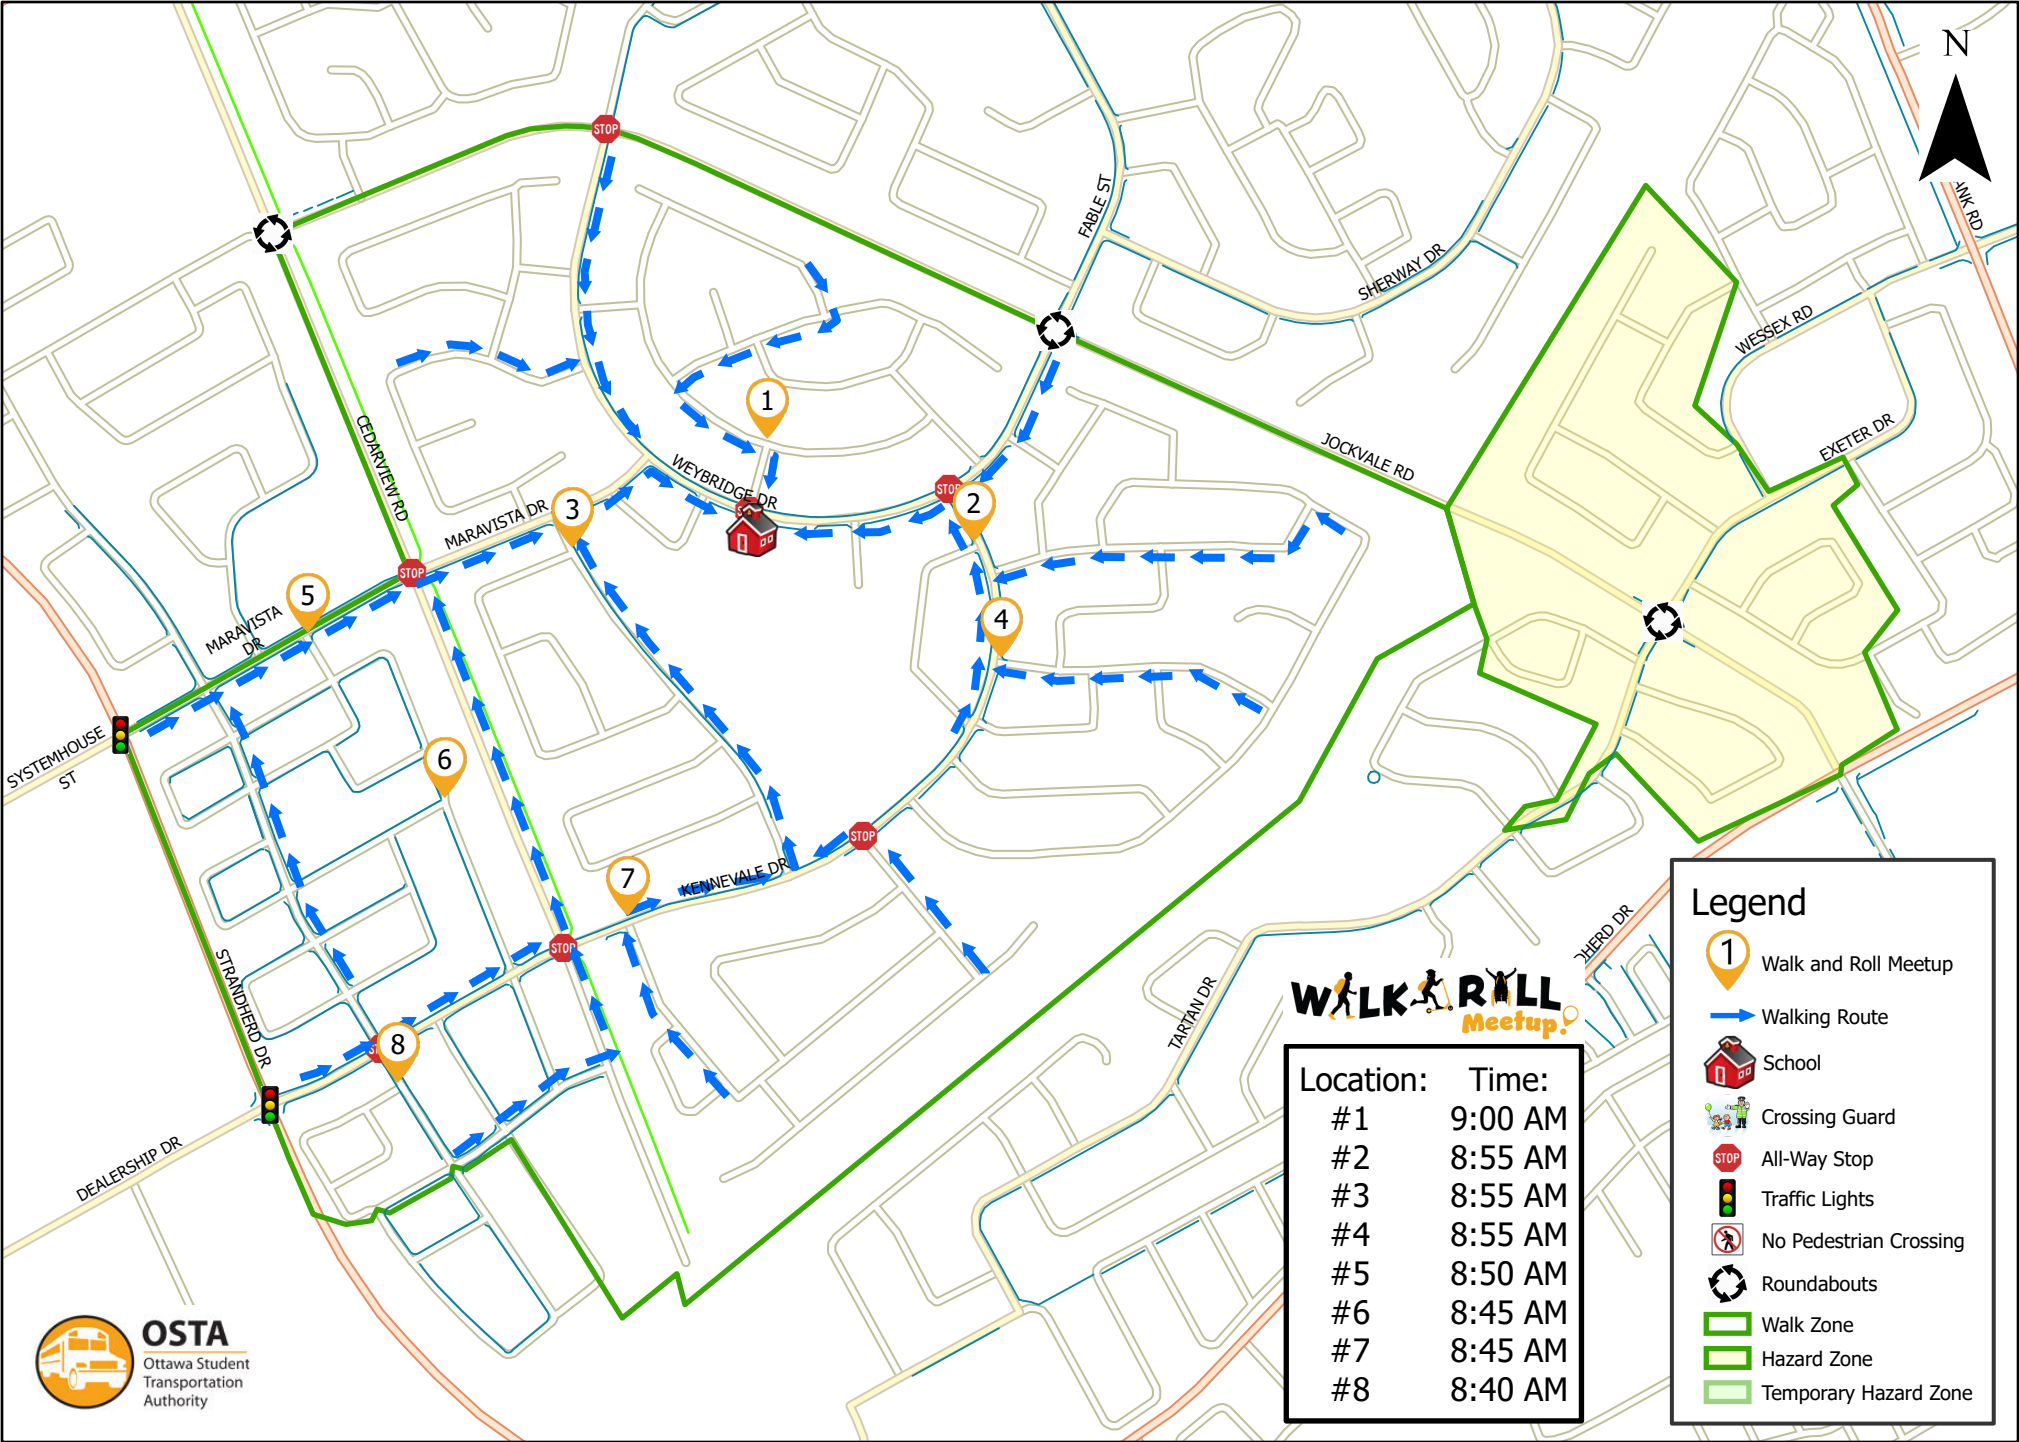

St. Elizabeth Ann Seton School

This map is intended for information purposes only. Ottawa Student Transportation Authority assumes no responsibility for people using these routes.