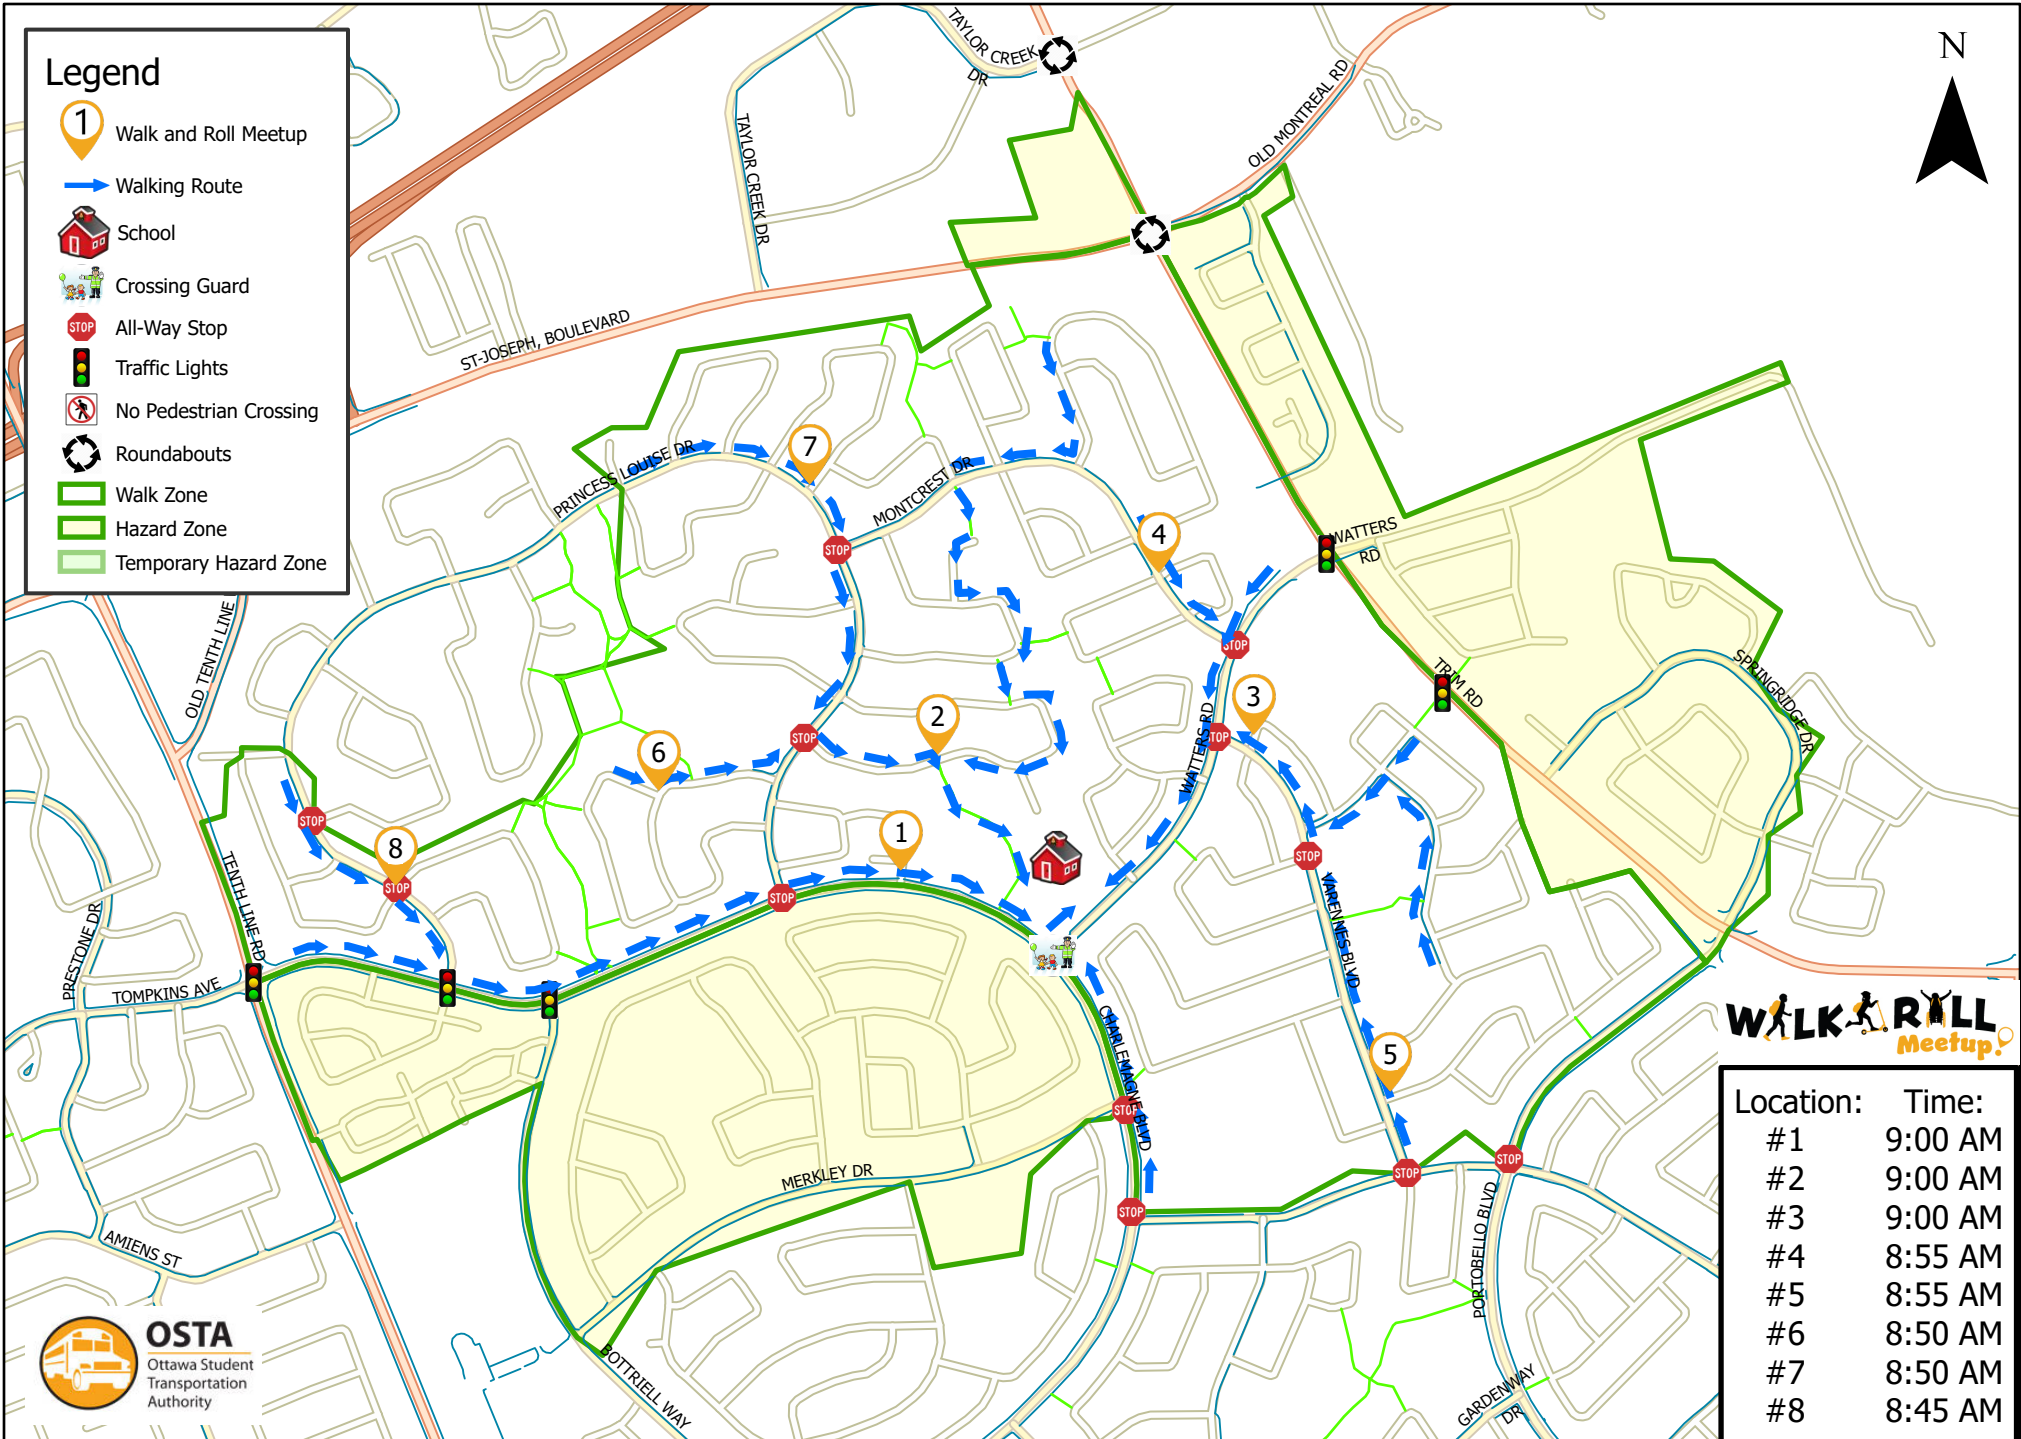

St. Francis of Assisi School

This map is intended for information purposes only. Ottawa Student Transportation Authority assumes no responsibility for people using these routes.