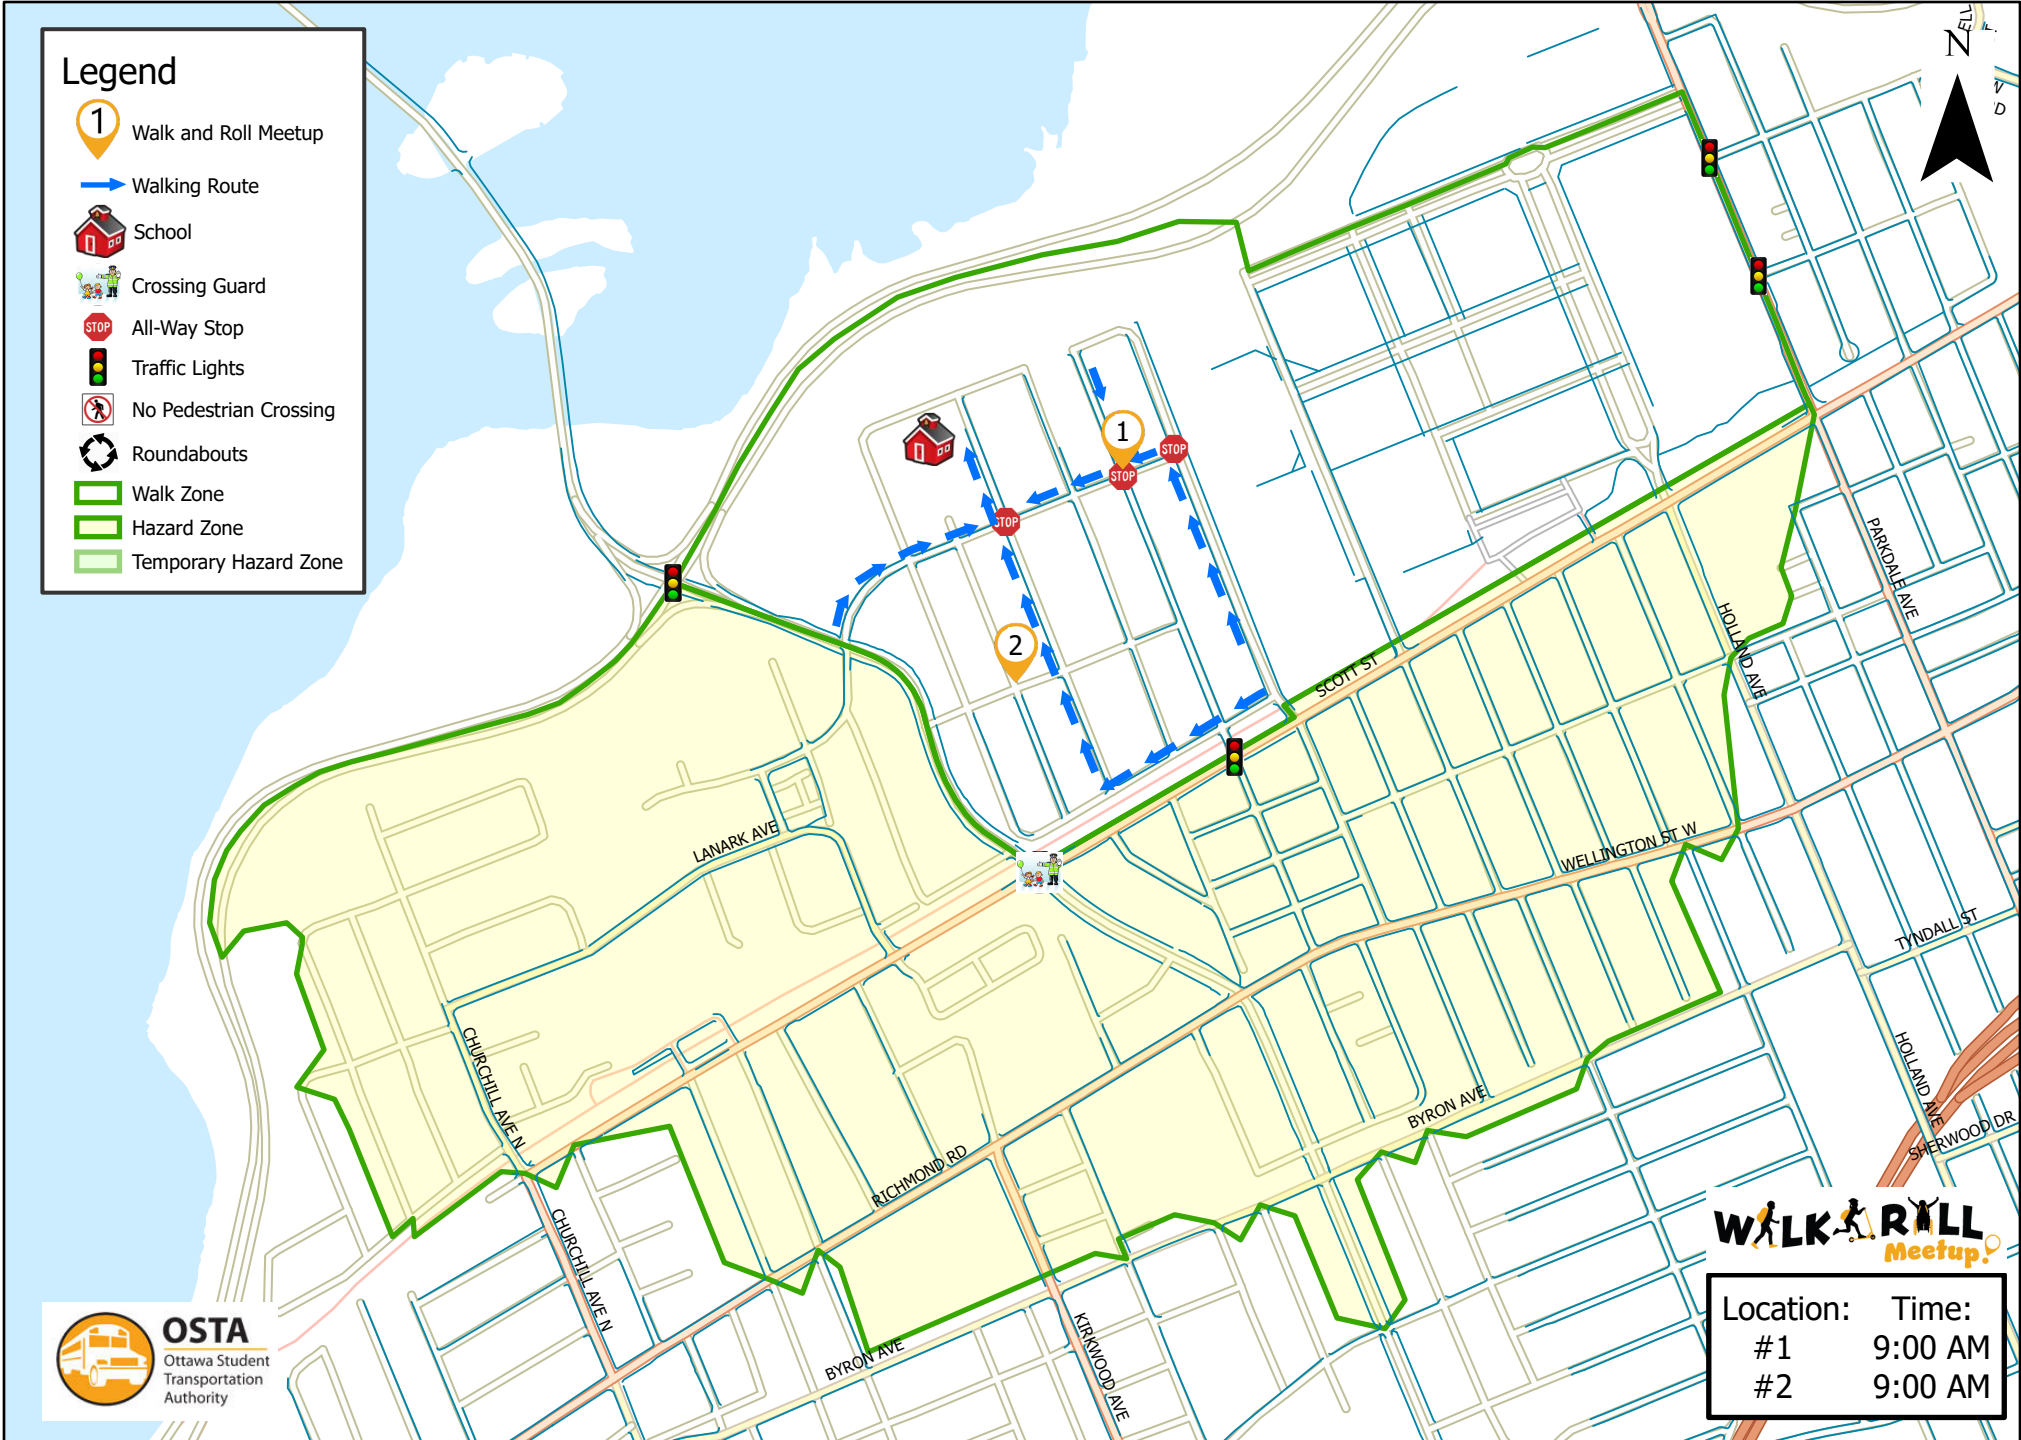

St. George School

This map is intended for information purposes only. Ottawa Student Transportation Authority assumes no responsibility for people using these routes.