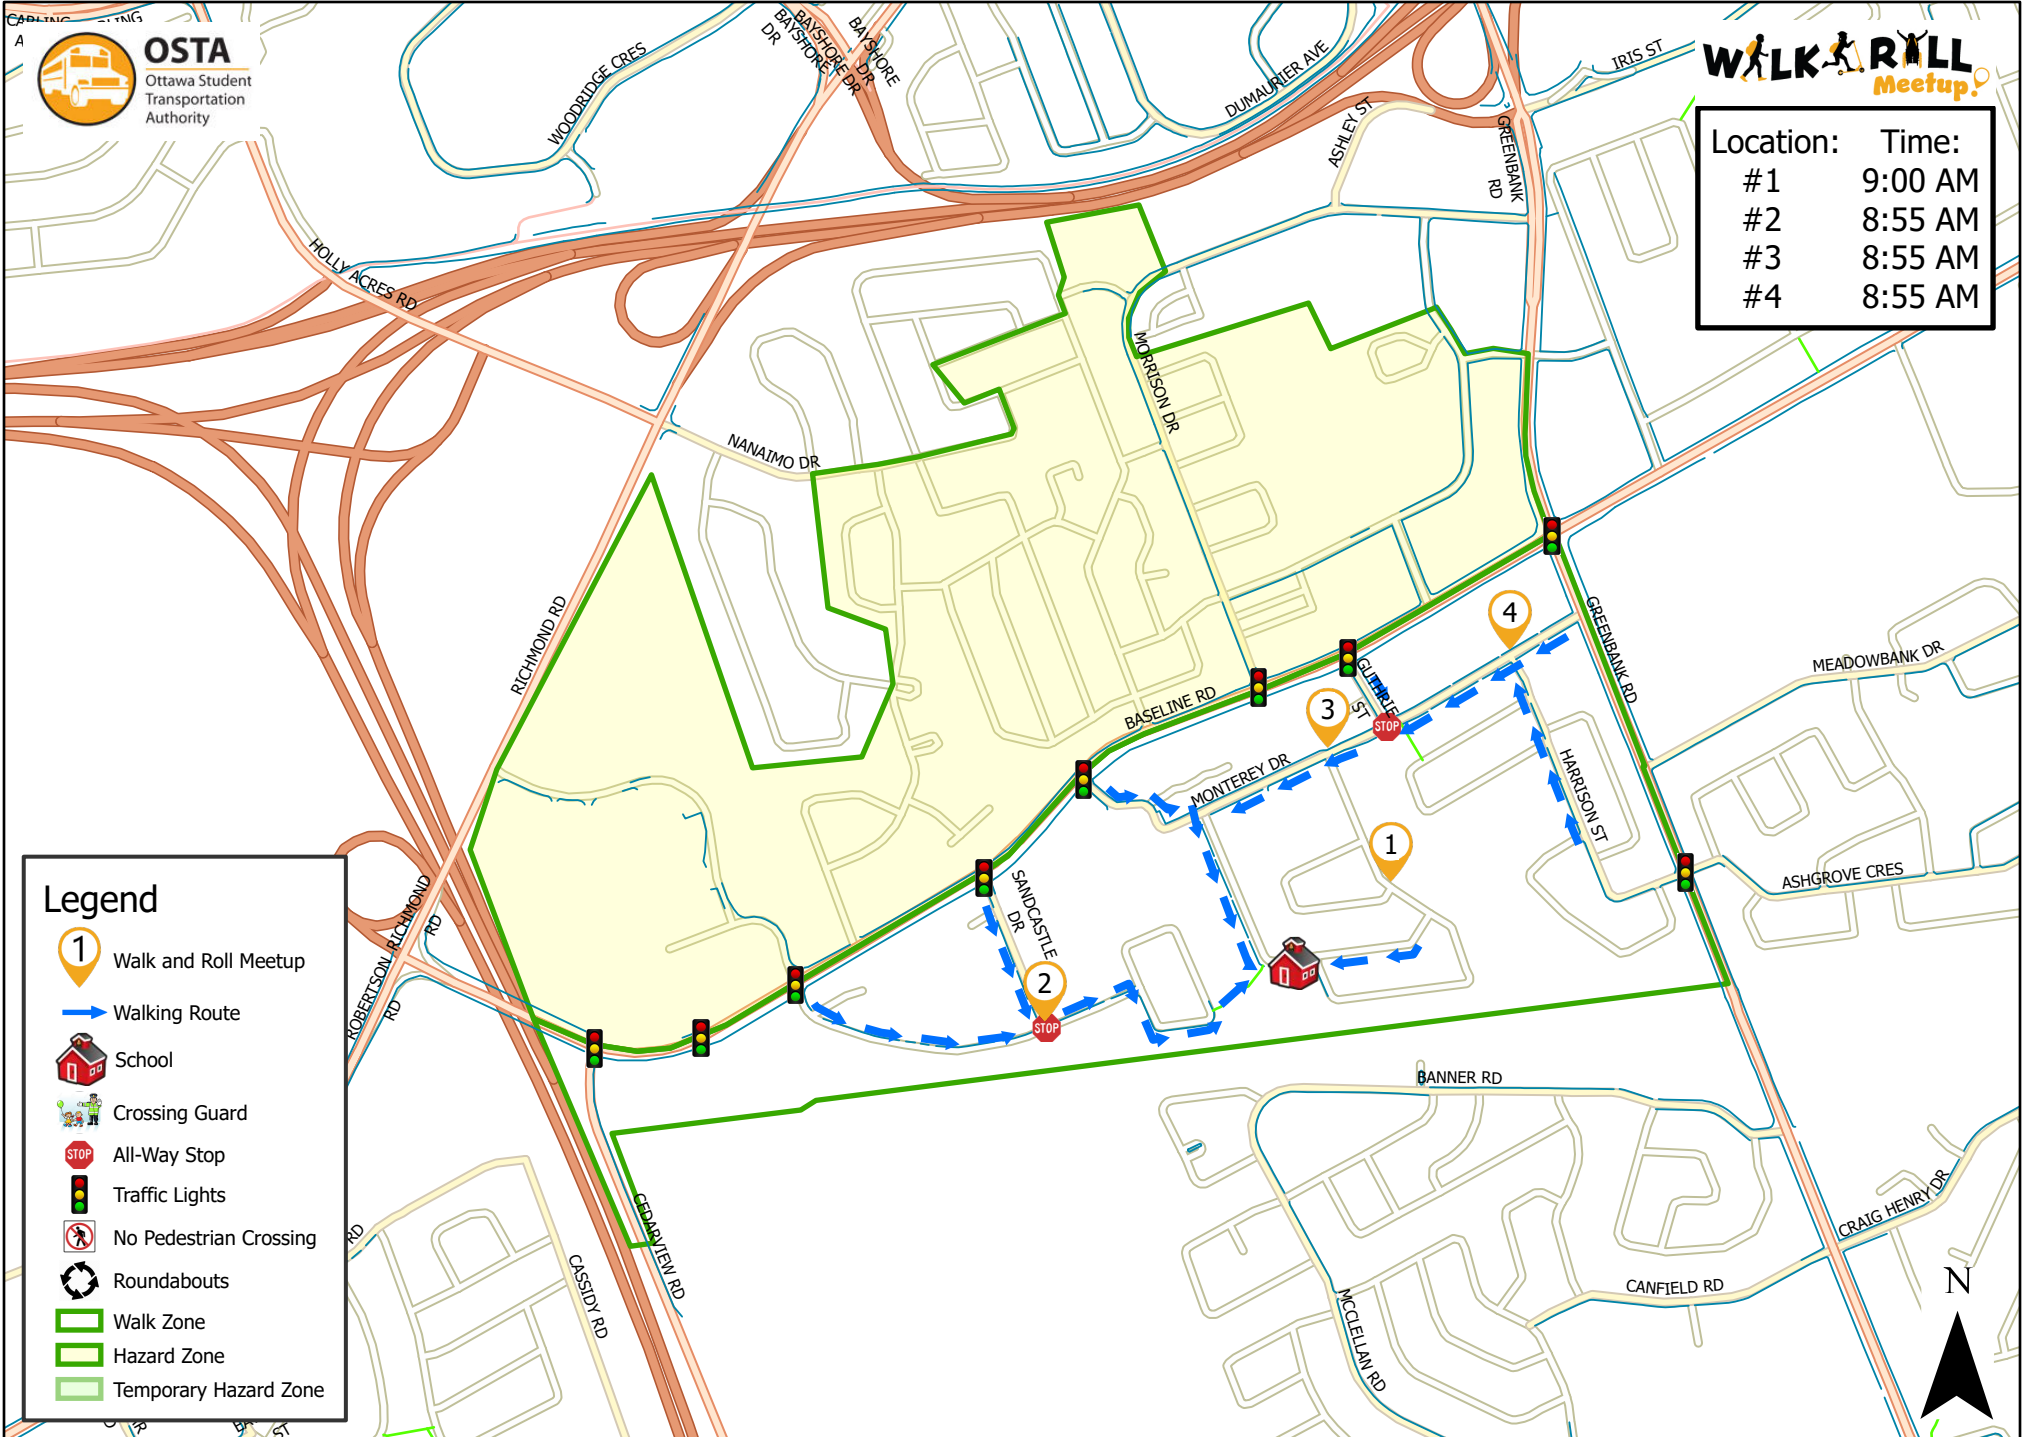

St. John the Apostle School

This map is intended for information purposes only. Ottawa Student Transportation Authority assumes no responsibility for people using these routes.