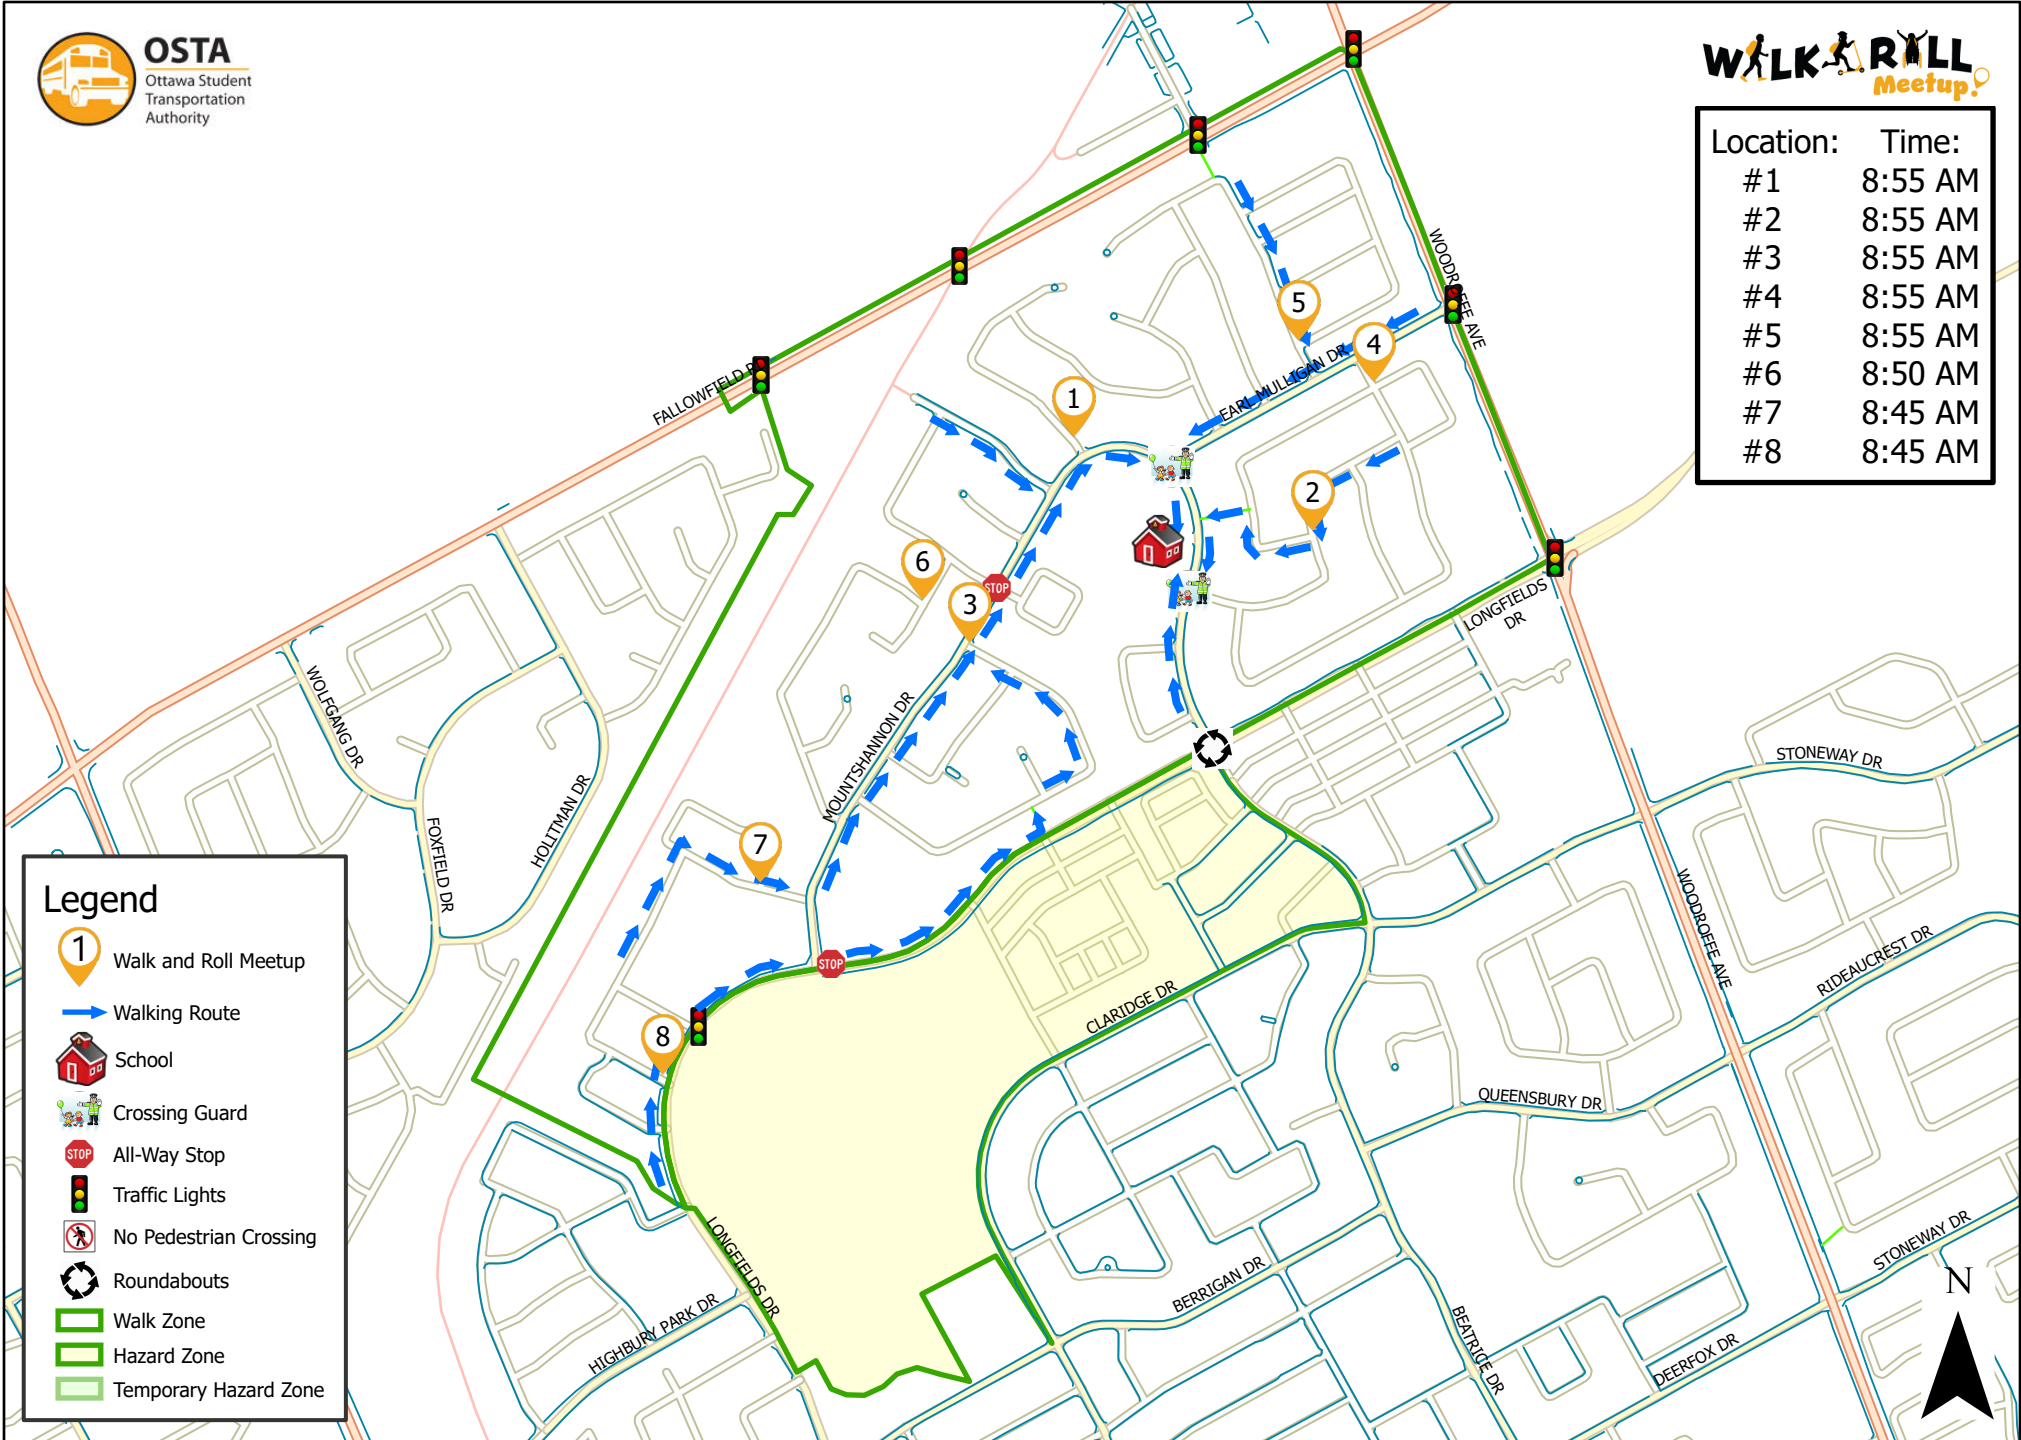

St. Luke (Nepean) School

Location:	Time:
#1	8:55 AM
#2	8:55 AM
#3	8:55 AM
#4	8:55 AM
#5	8:55 AM
#6	8:50 AM
#7	8:45 AM
#8	8:45 AM

Legend

- Walk and Roll Meetup
- Walking Route
- School
- Crossing Guard
- All-Way Stop
- Traffic Lights
- No Pedestrian Crossing
- Roundabouts
- Walk Zone
- Hazard Zone
- Temporary Hazard Zone

This map is intended for information purposes only. Ottawa Student Transportation Authority assumes no responsibility for people using these routes.