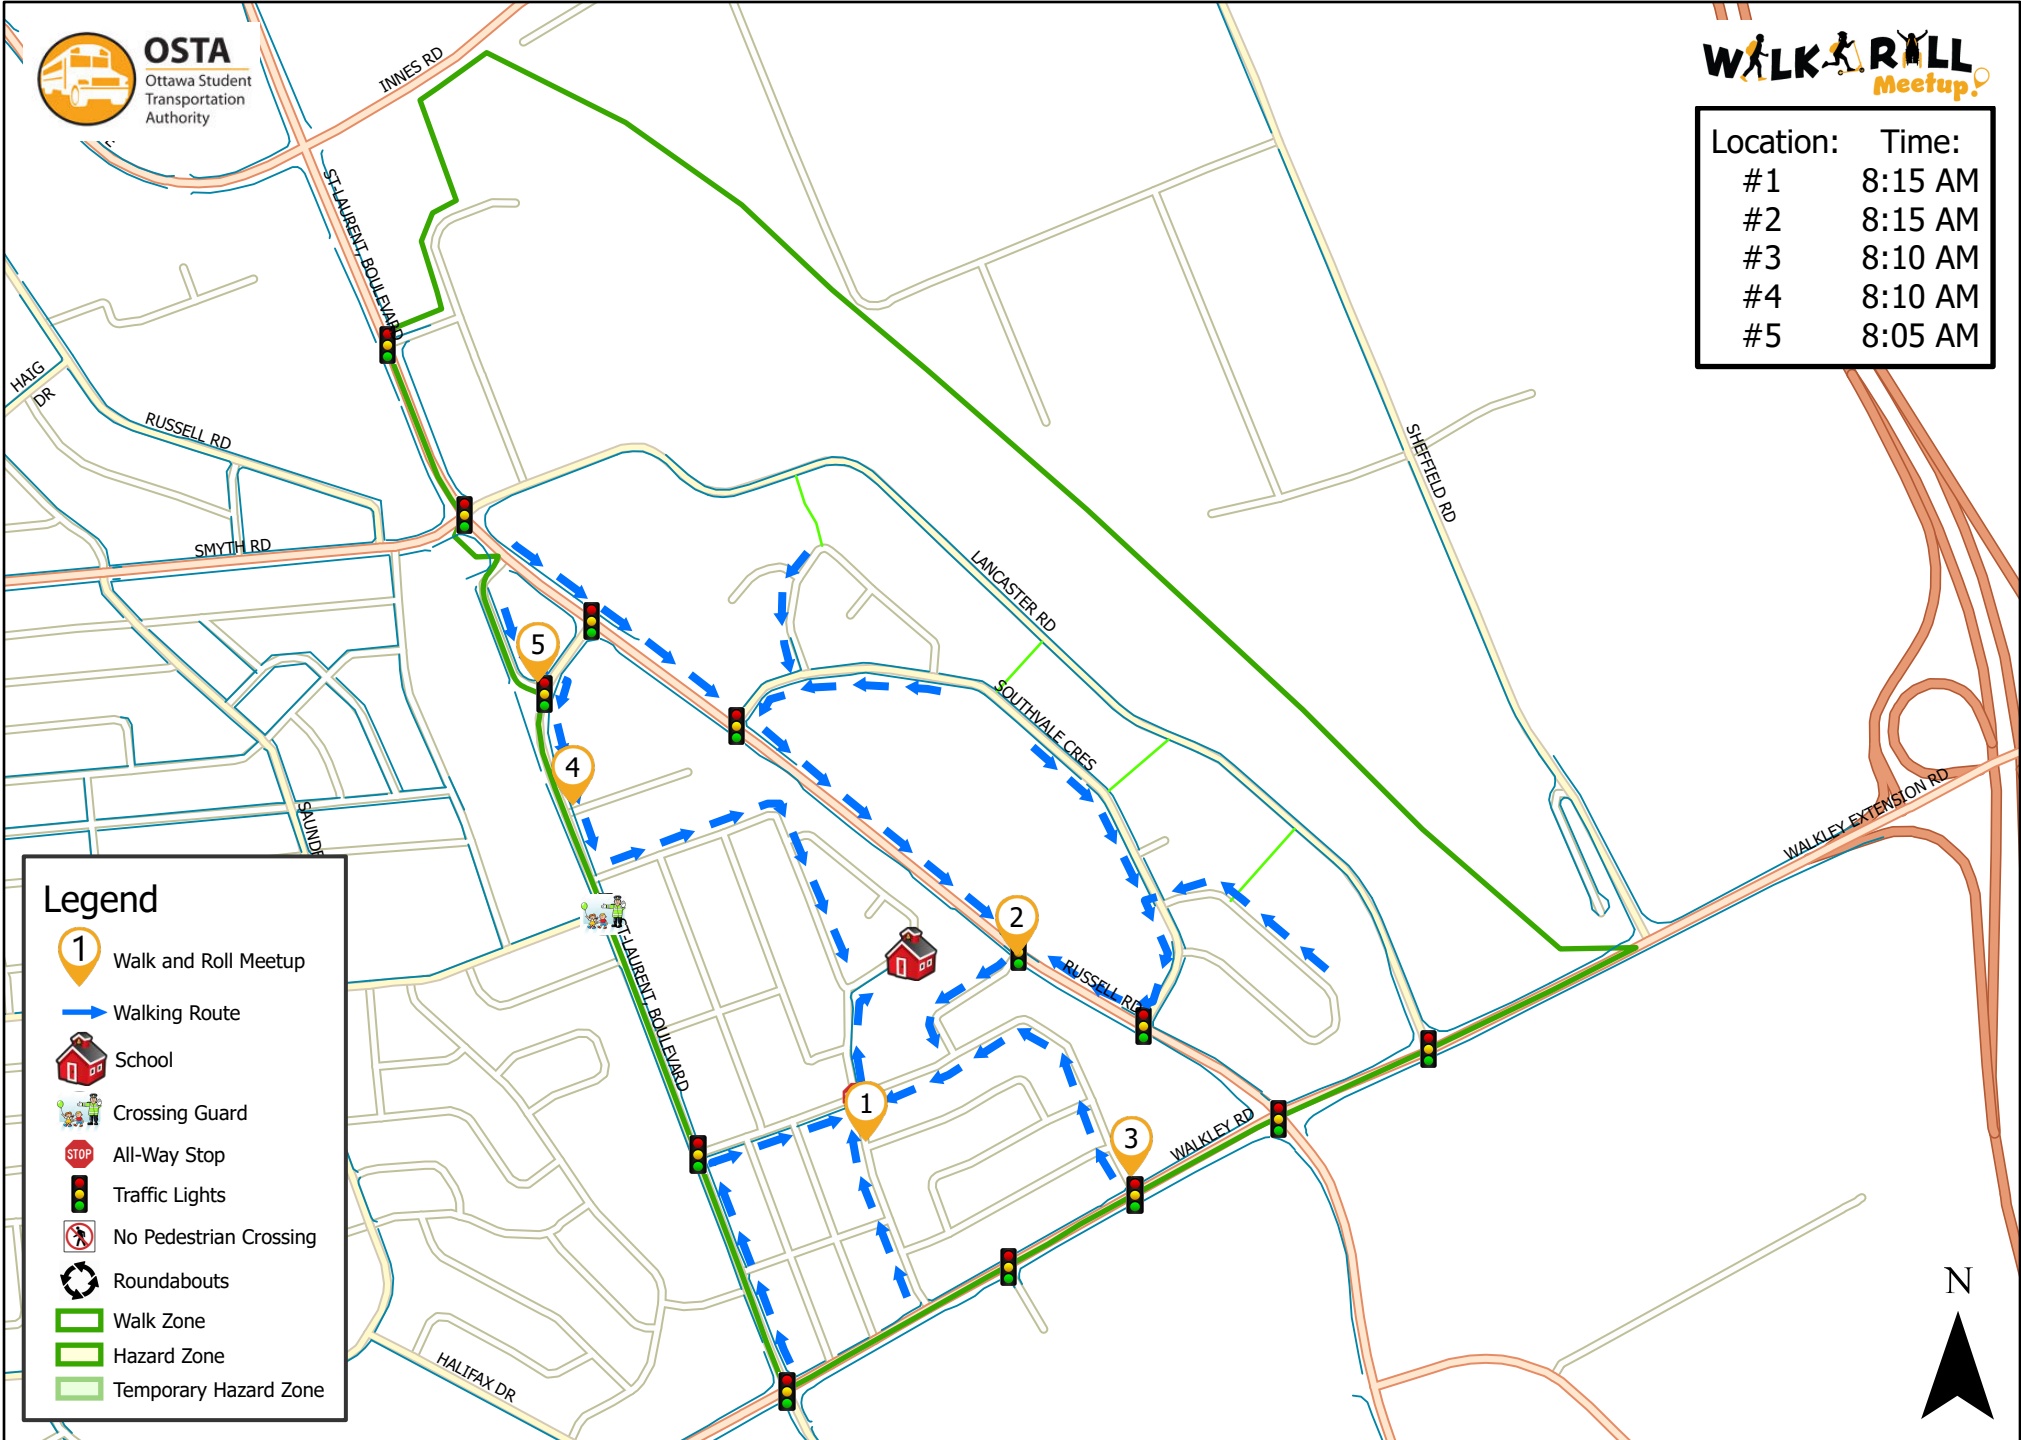

St. Luke (Ottawa) School

Location:	Time:
#1	8:15 AM
#2	8:15 AM
#3	8:10 AM
#4	8:10 AM
#5	8:05 AM

Legend

- Walk and Roll Meetup
- Walking Route
- School
- Crossing Guard
- All-Way Stop
- Traffic Lights
- No Pedestrian Crossing
- Roundabouts
- Walk Zone
- Hazard Zone
- Temporary Hazard Zone

This map is intended for information purposes only. Ottawa Student Transportation Authority assumes no responsibility for people using these routes.