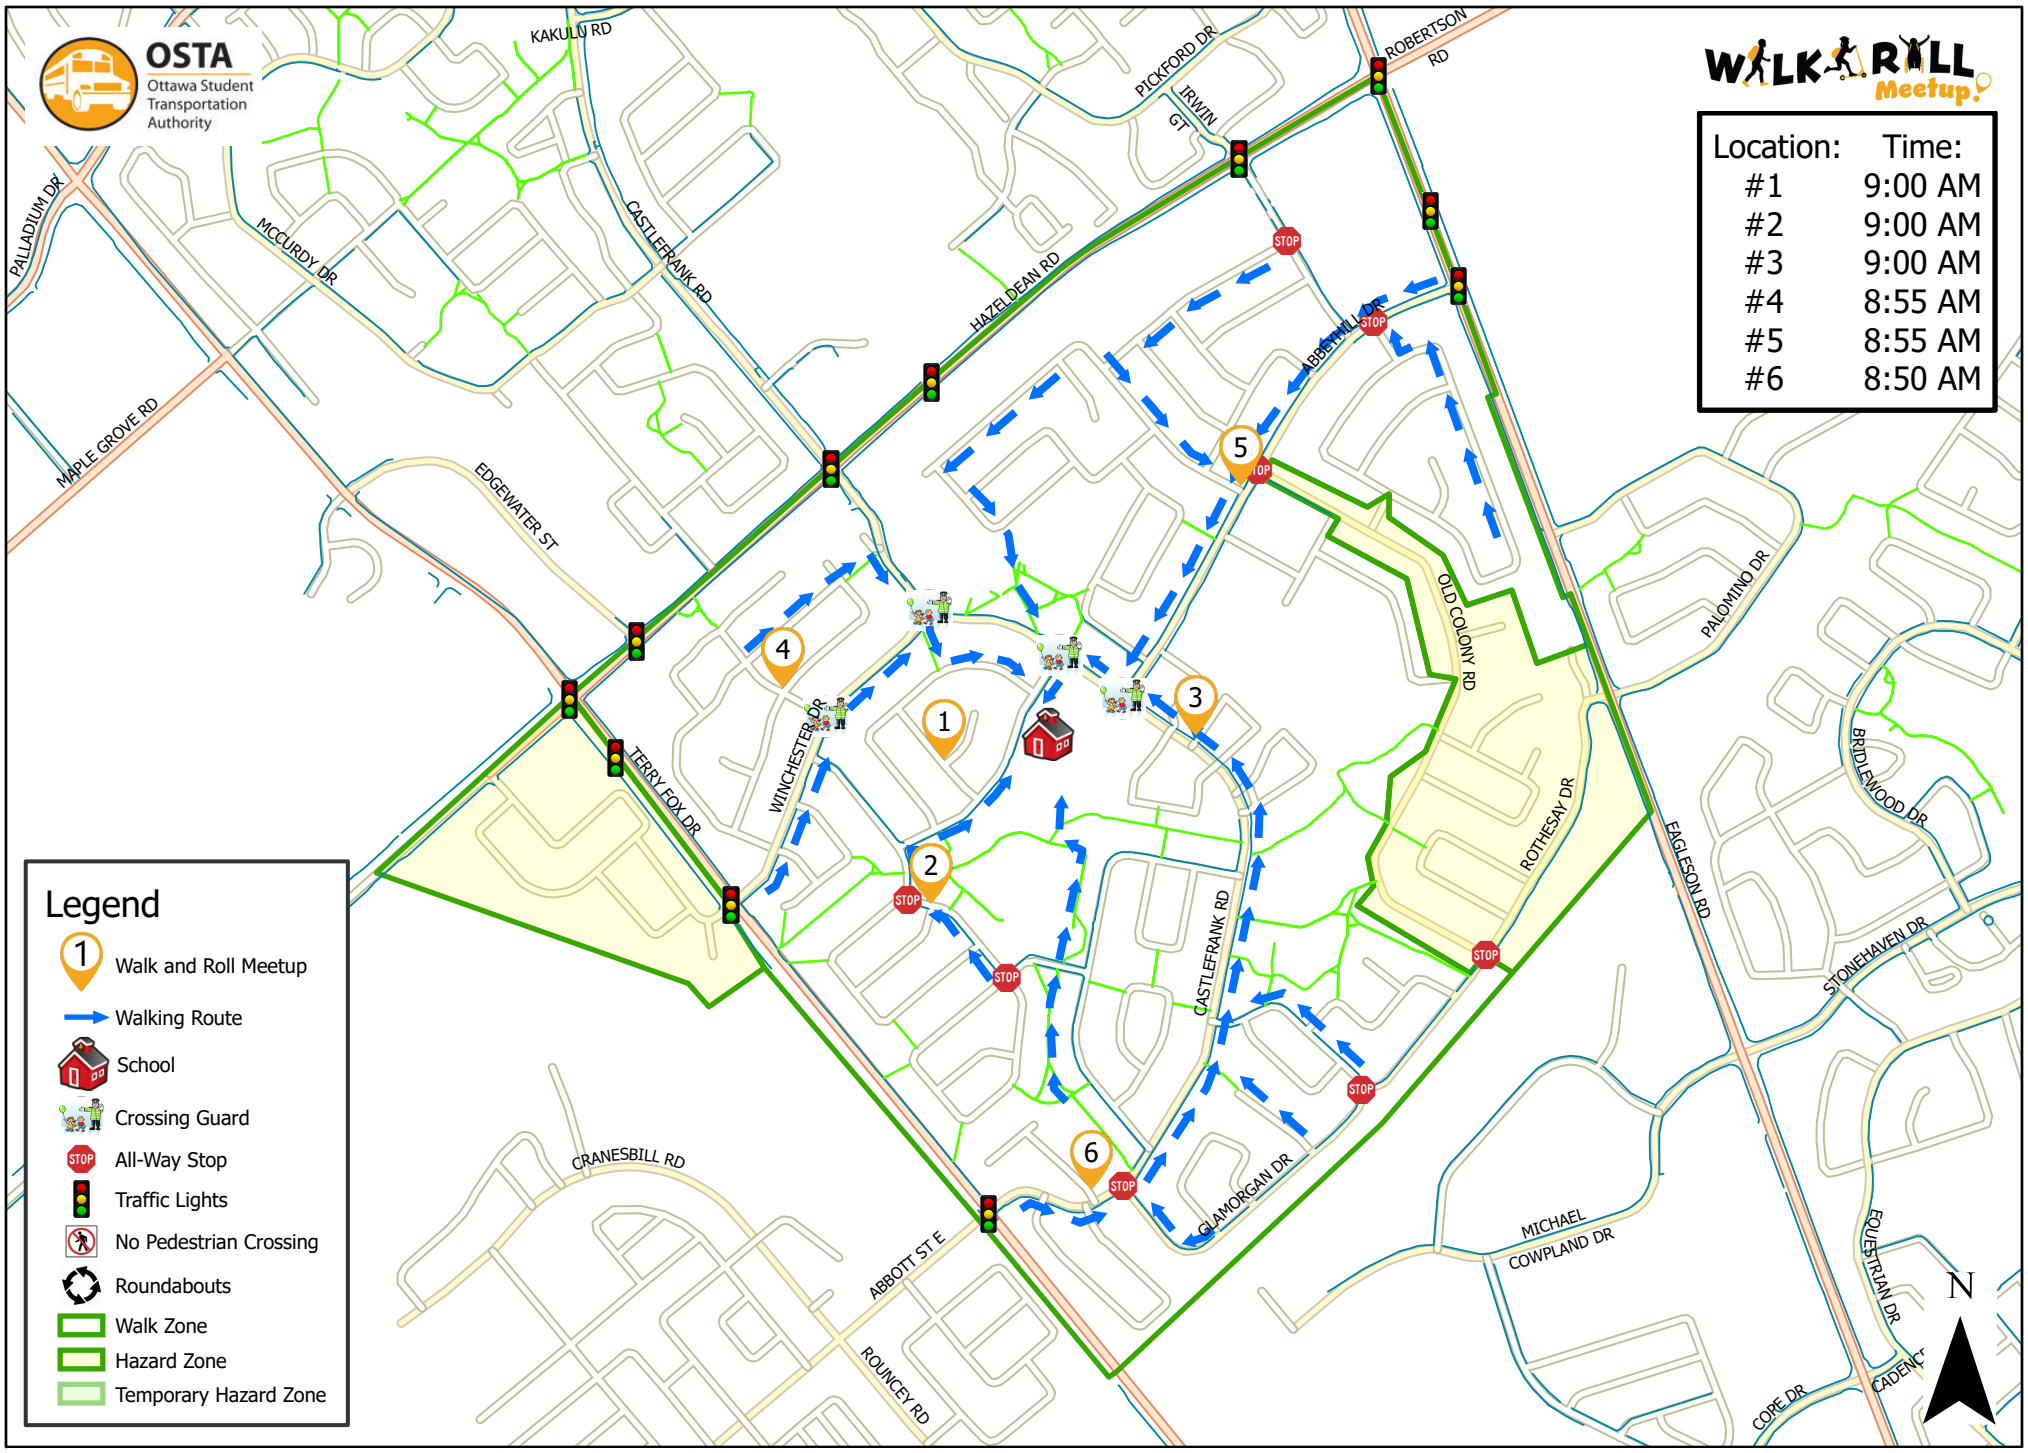

St. Martin de Porres School

Location:	Time:
#1	9:00 AM
#2	9:00 AM
#3	9:00 AM
#4	8:55 AM
#5	8:55 AM
#6	8:50 AM

Legend

- Walk and Roll Meetup
- Walking Route
- School
- Crossing Guard
- All-Way Stop
- Traffic Lights
- No Pedestrian Crossing
- Roundabouts
- Walk Zone
- Hazard Zone
- Temporary Hazard Zone

This map is intended for information purposes only. Ottawa Student Transportation Authority assumes no responsibility for people using these routes.