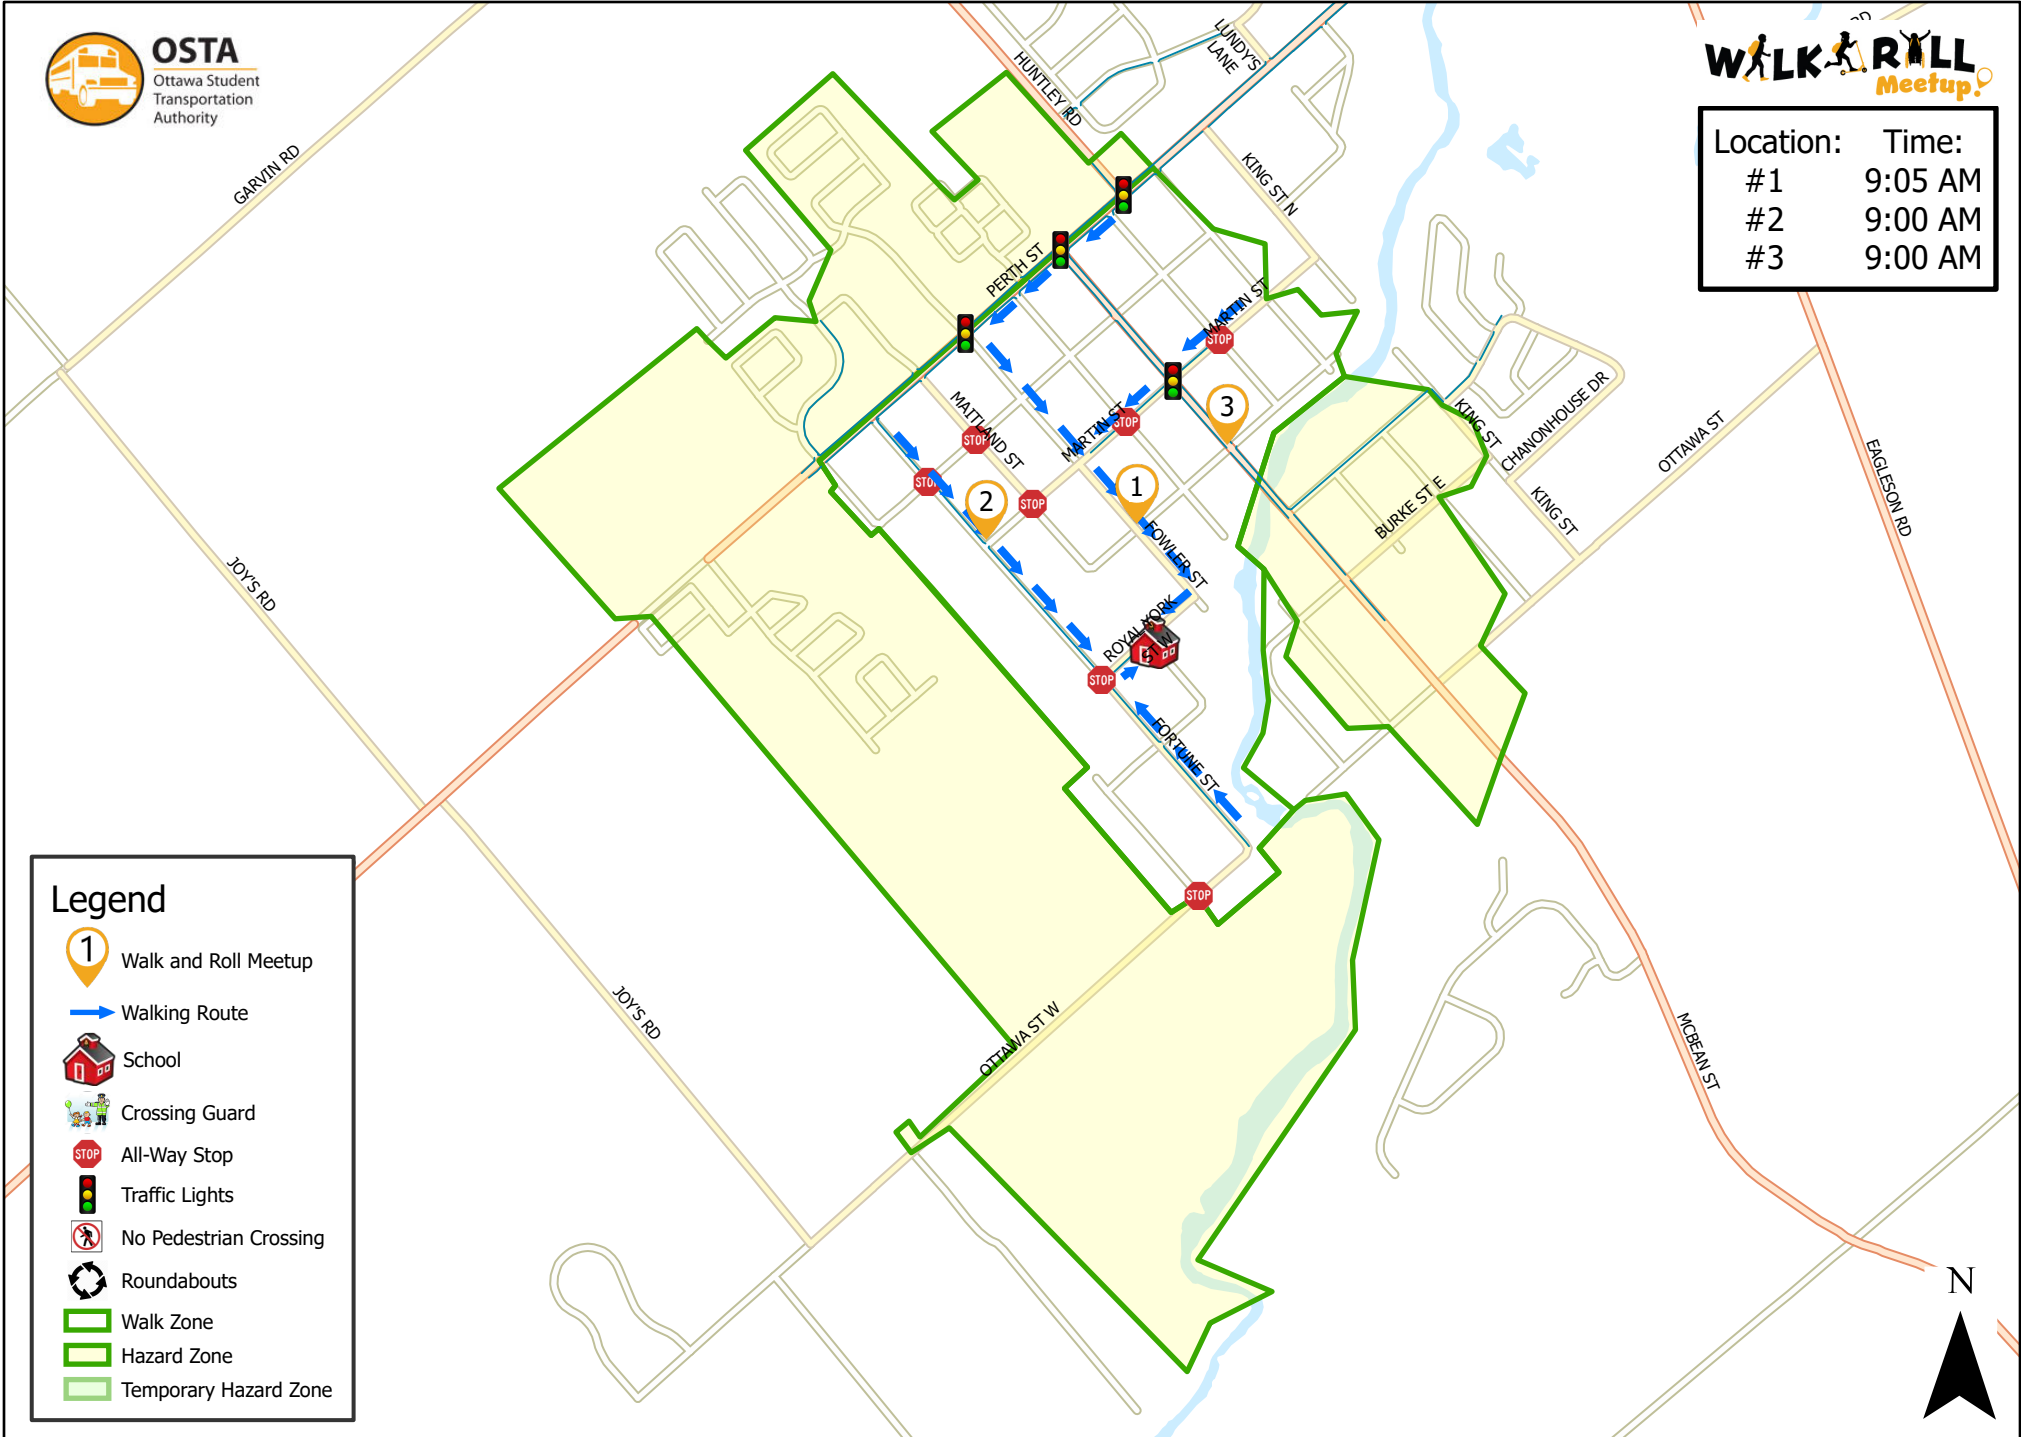

St. Philip School

Location:	Time:
#1	9:05 AM
#2	9:00 AM
#3	9:00 AM

Legend

- Walk and Roll Meetup
- Walking Route
- School
- Crossing Guard
- All-Way Stop
- Traffic Lights
- No Pedestrian Crossing
- Roundabouts
- Walk Zone
- Hazard Zone
- Temporary Hazard Zone

This map is intended for information purposes only. Ottawa Student Transportation Authority assumes no responsibility for people using these routes.