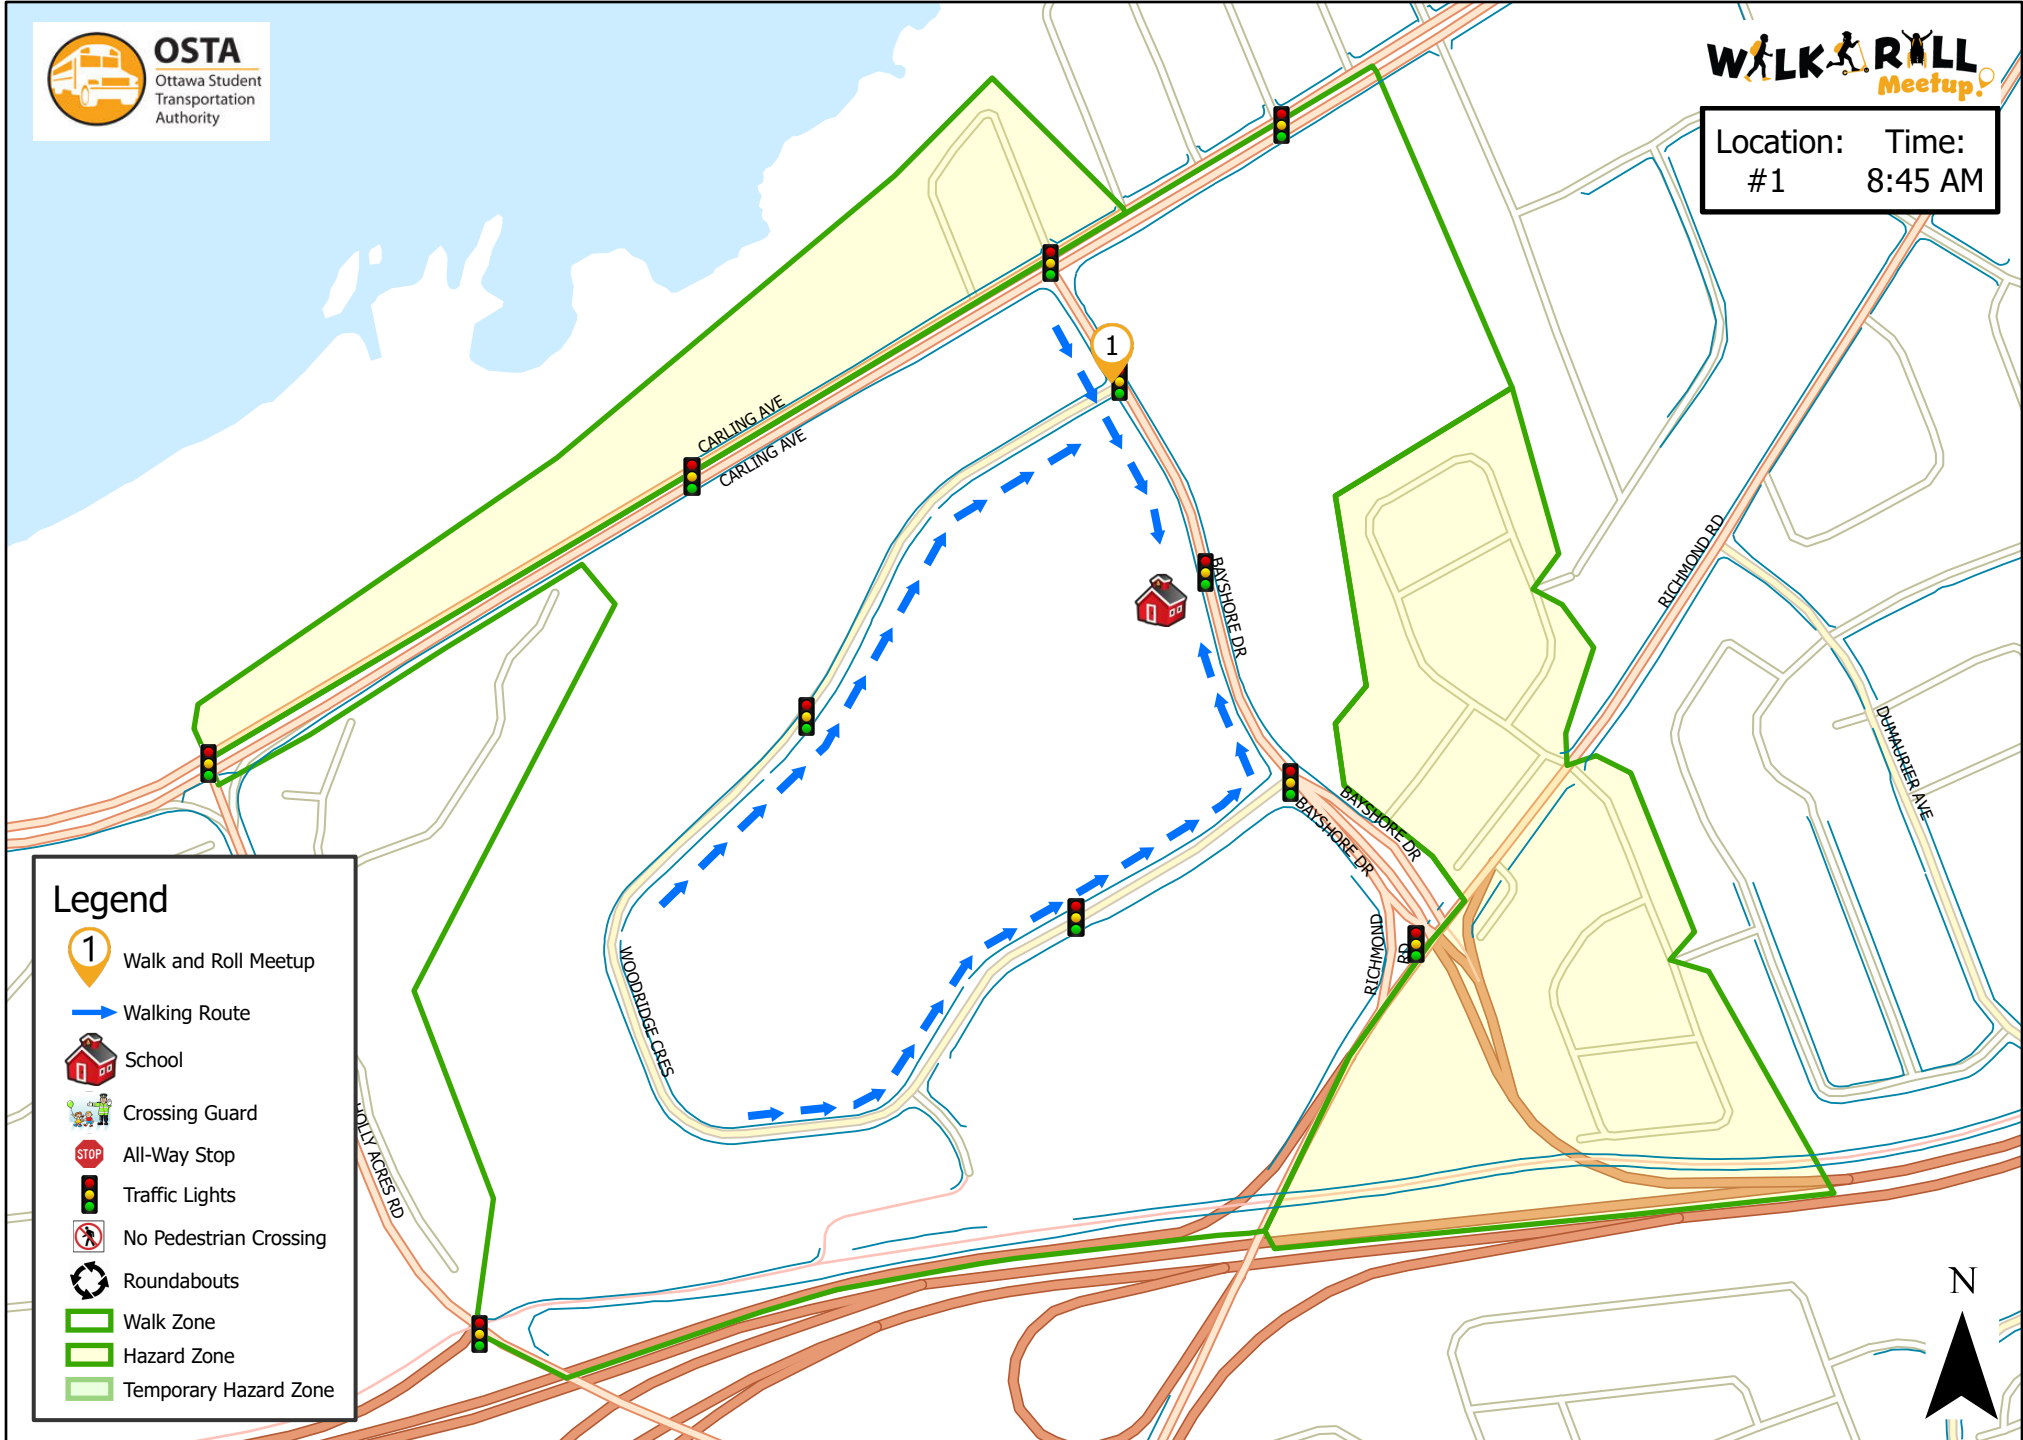

St. Rose of Lima School

Location: Time:
#1 8:45 AM

Legend

- Walk and Roll Meetup
- Walking Route
- School
- Crossing Guard
- All-Way Stop
- Traffic Lights
- No Pedestrian Crossing
- Roundabouts
- Walk Zone
- Hazard Zone
- Temporary Hazard Zone

This map is intended for information purposes only. Ottawa Student Transportation Authority assumes no responsibility for people using these routes.