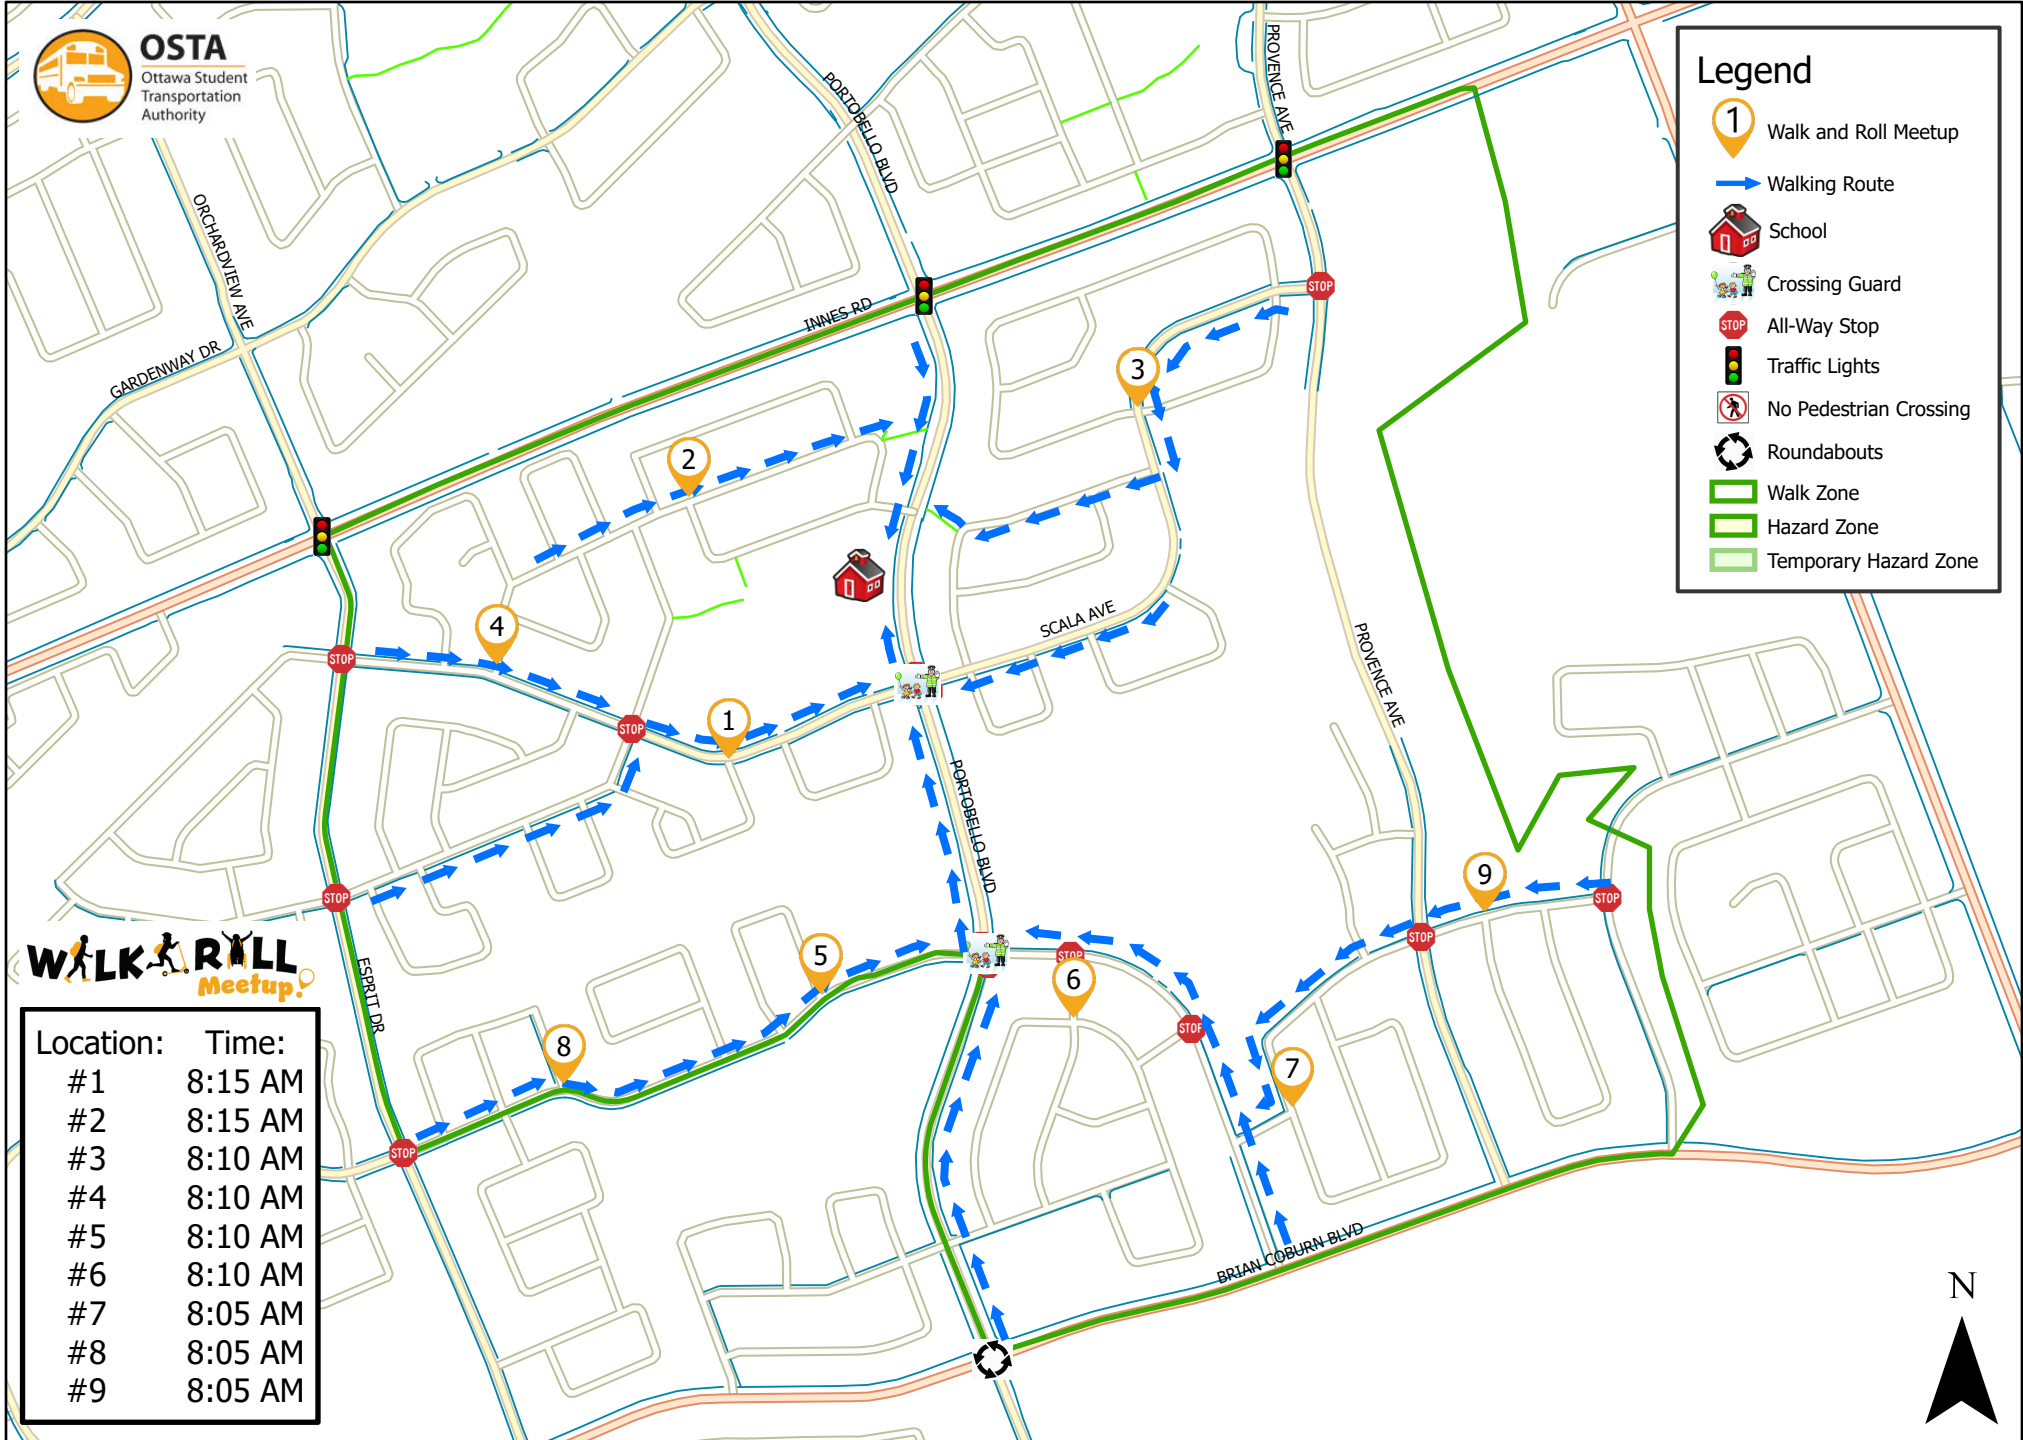

St. Theresa School

Legend

- Walk and Roll Meetup
- Walking Route
- School
- Crossing Guard
- All-Way Stop
- Traffic Lights
- No Pedestrian Crossing
- Roundabouts
- Walk Zone
- Hazard Zone
- Temporary Hazard Zone

Location:	Time:
#1	8:15 AM
#2	8:15 AM
#3	8:10 AM
#4	8:10 AM
#5	8:10 AM
#6	8:10 AM
#7	8:05 AM
#8	8:05 AM
#9	8:05 AM

This map is intended for information purposes only. Ottawa Student Transportation Authority assumes no responsibility for people using these routes.