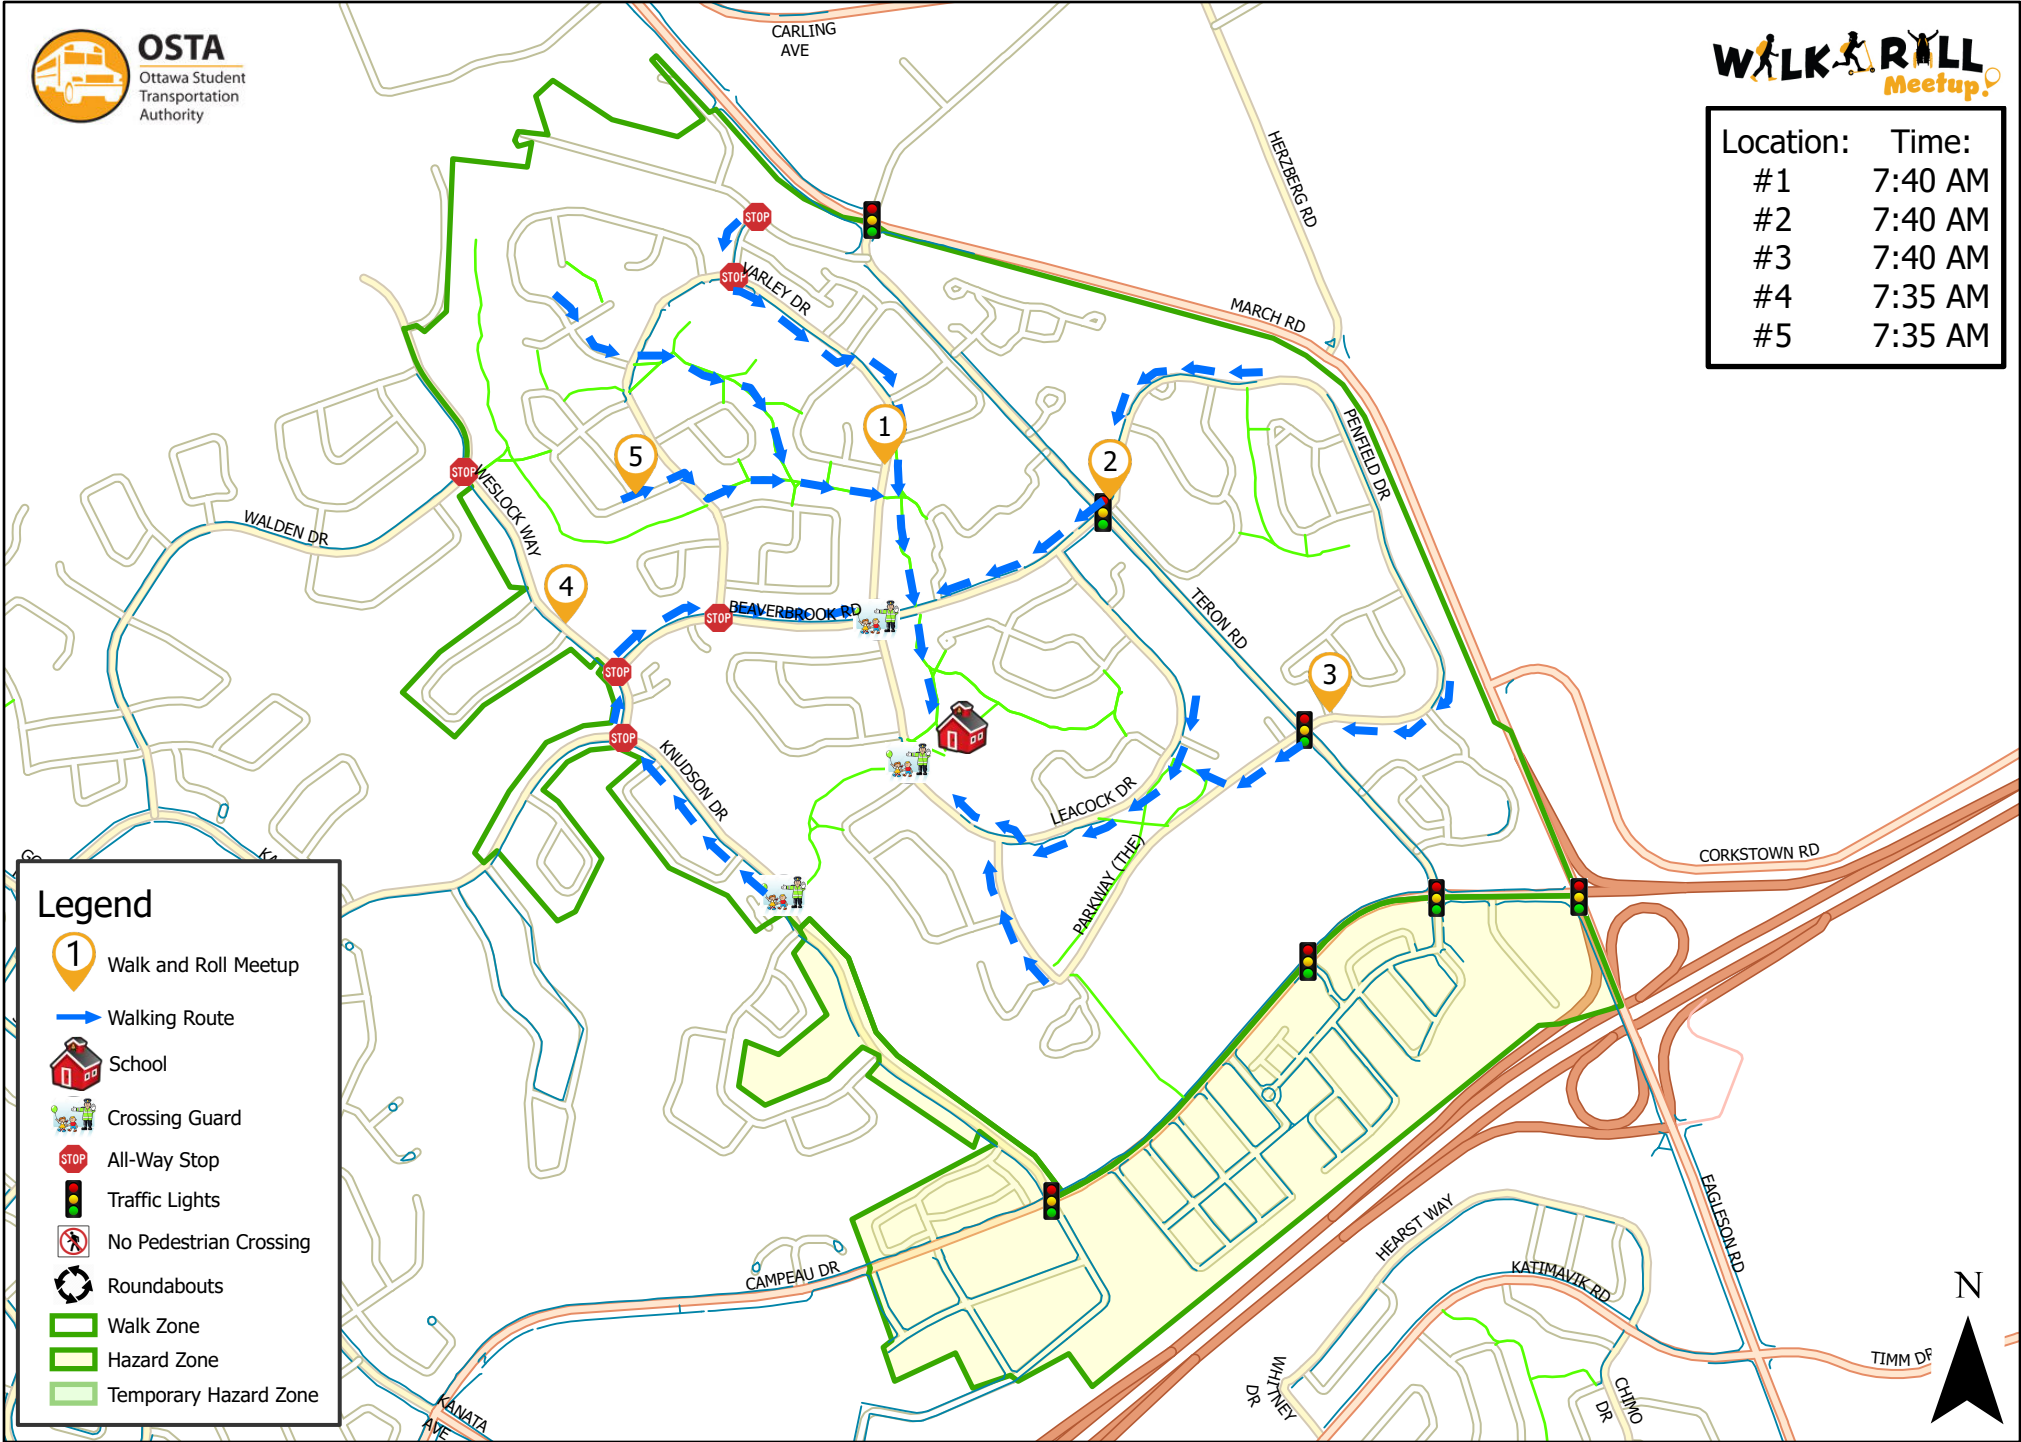

# Stephen Leacock Public School

Location:	Time:
#1	7:40 AM
#2	7:40 AM
#3	7:40 AM
#4	7:35 AM
#5	7:35 AM

**Legend**

- Walk and Roll Meetup
- Walking Route
- School
- Crossing Guard
- All-Way Stop
- Traffic Lights
- No Pedestrian Crossing
- Roundabouts
- Walk Zone
- Hazard Zone
- Temporary Hazard Zone

This map is intended for information purposes only. Ottawa Student Transportation Authority assumes no responsibility for people using these routes.