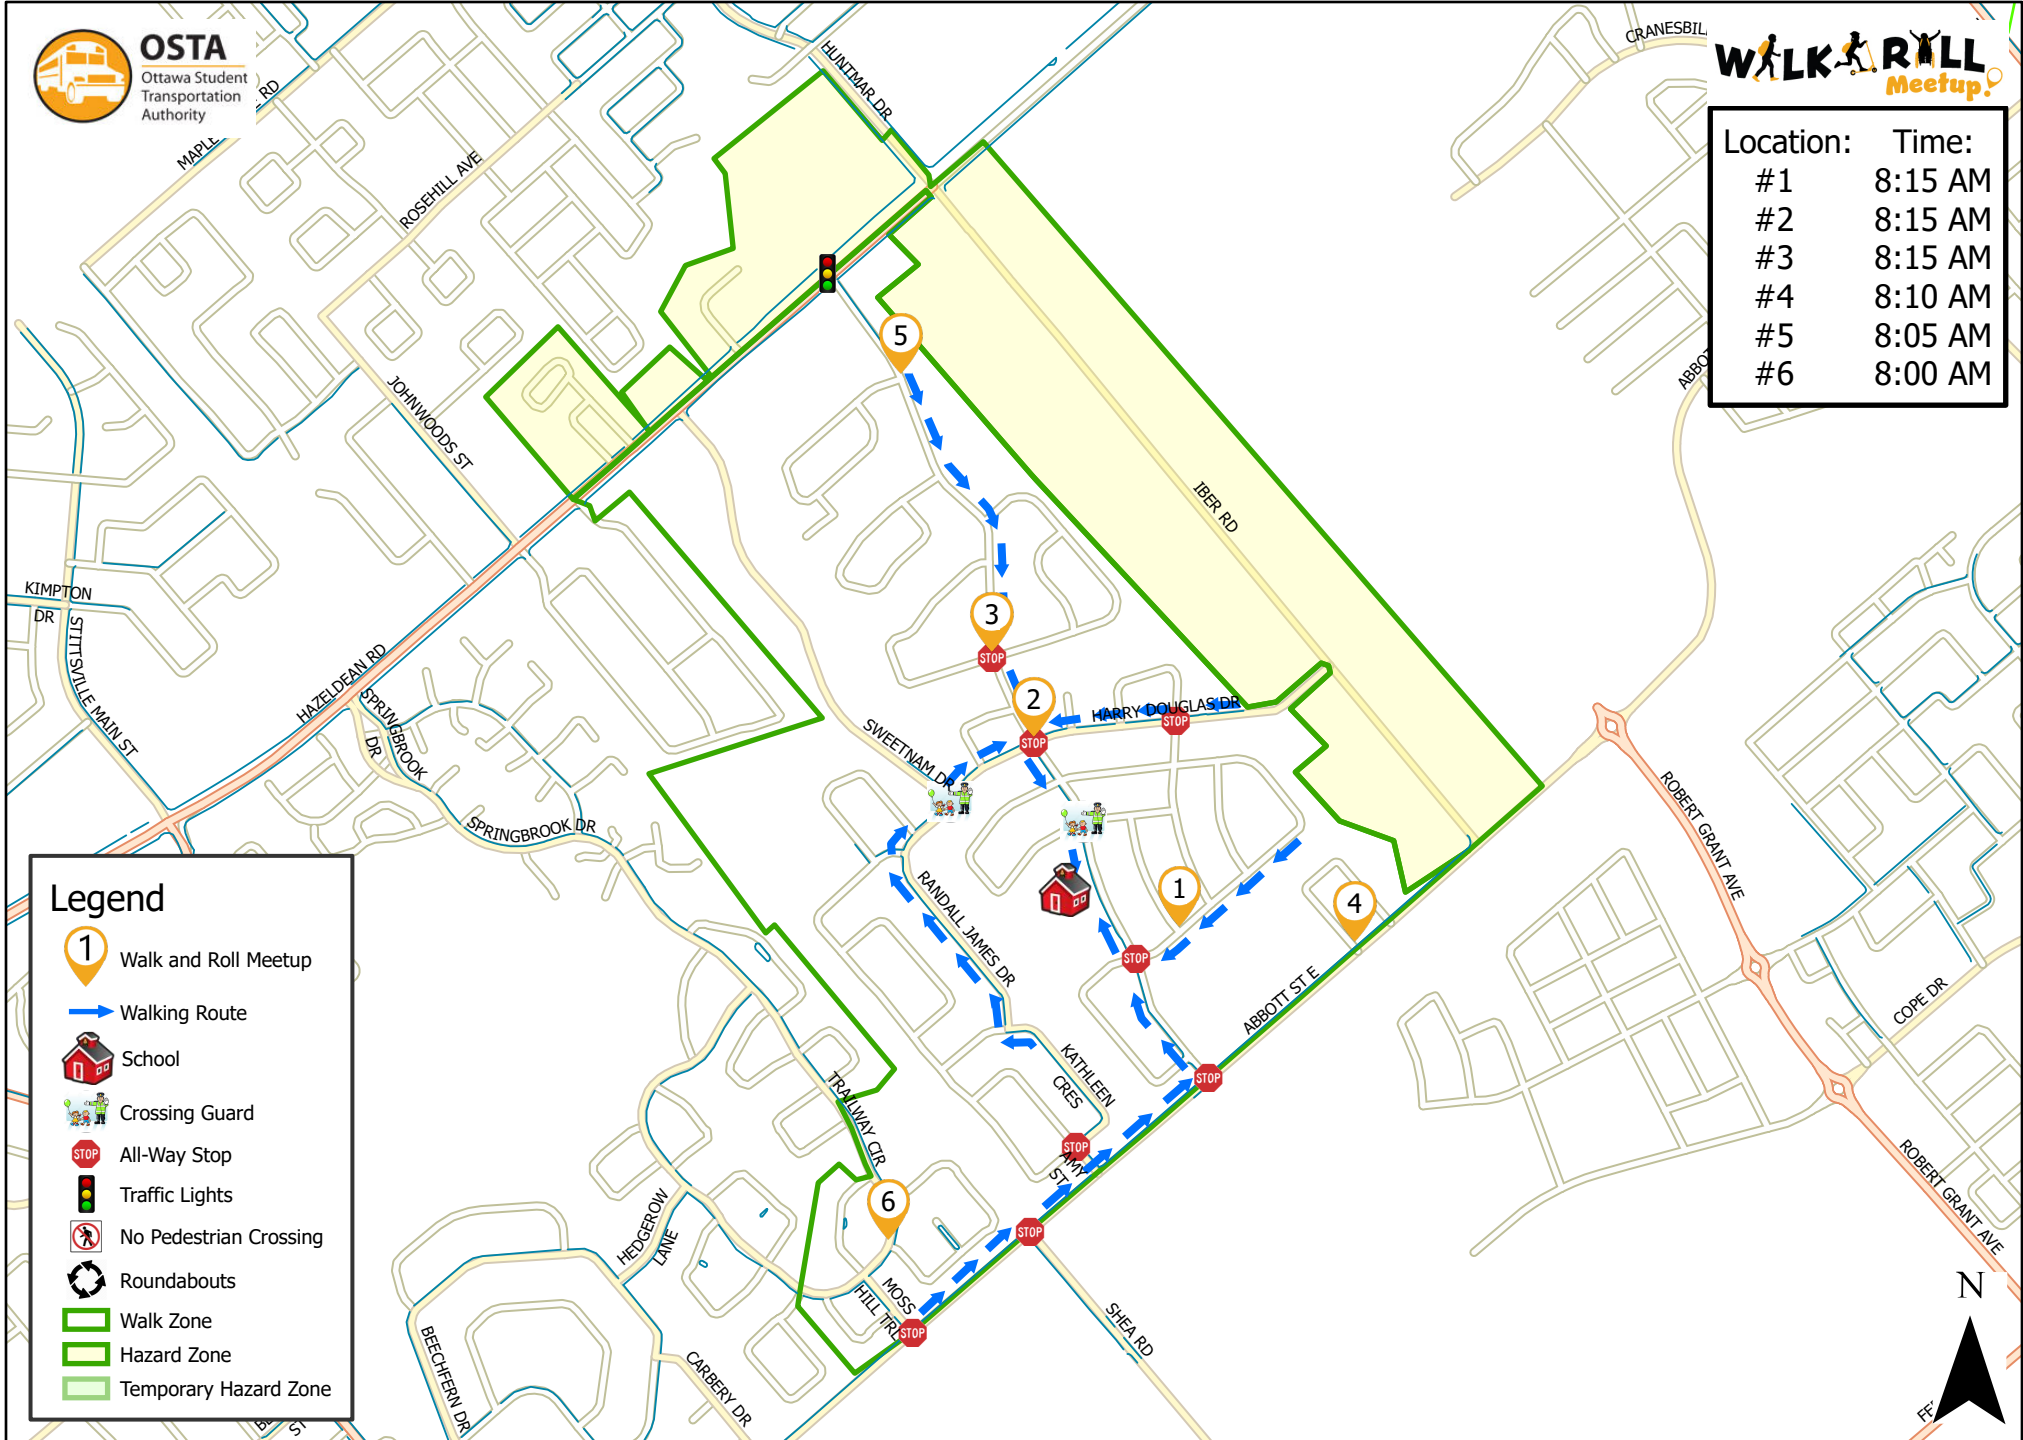

Stittsville Public School

Location:	Time:
#1	8:15 AM
#2	8:15 AM
#3	8:15 AM
#4	8:10 AM
#5	8:05 AM
#6	8:00 AM

Legend

- Walk and Roll Meetup
- Walking Route
- School
- Crossing Guard
- All-Way Stop
- Traffic Lights
- No Pedestrian Crossing
- Roundabouts
- Walk Zone
- Hazard Zone
- Temporary Hazard Zone

This map is intended for information purposes only. Ottawa Student Transportation Authority assumes no responsibility for people using these routes.