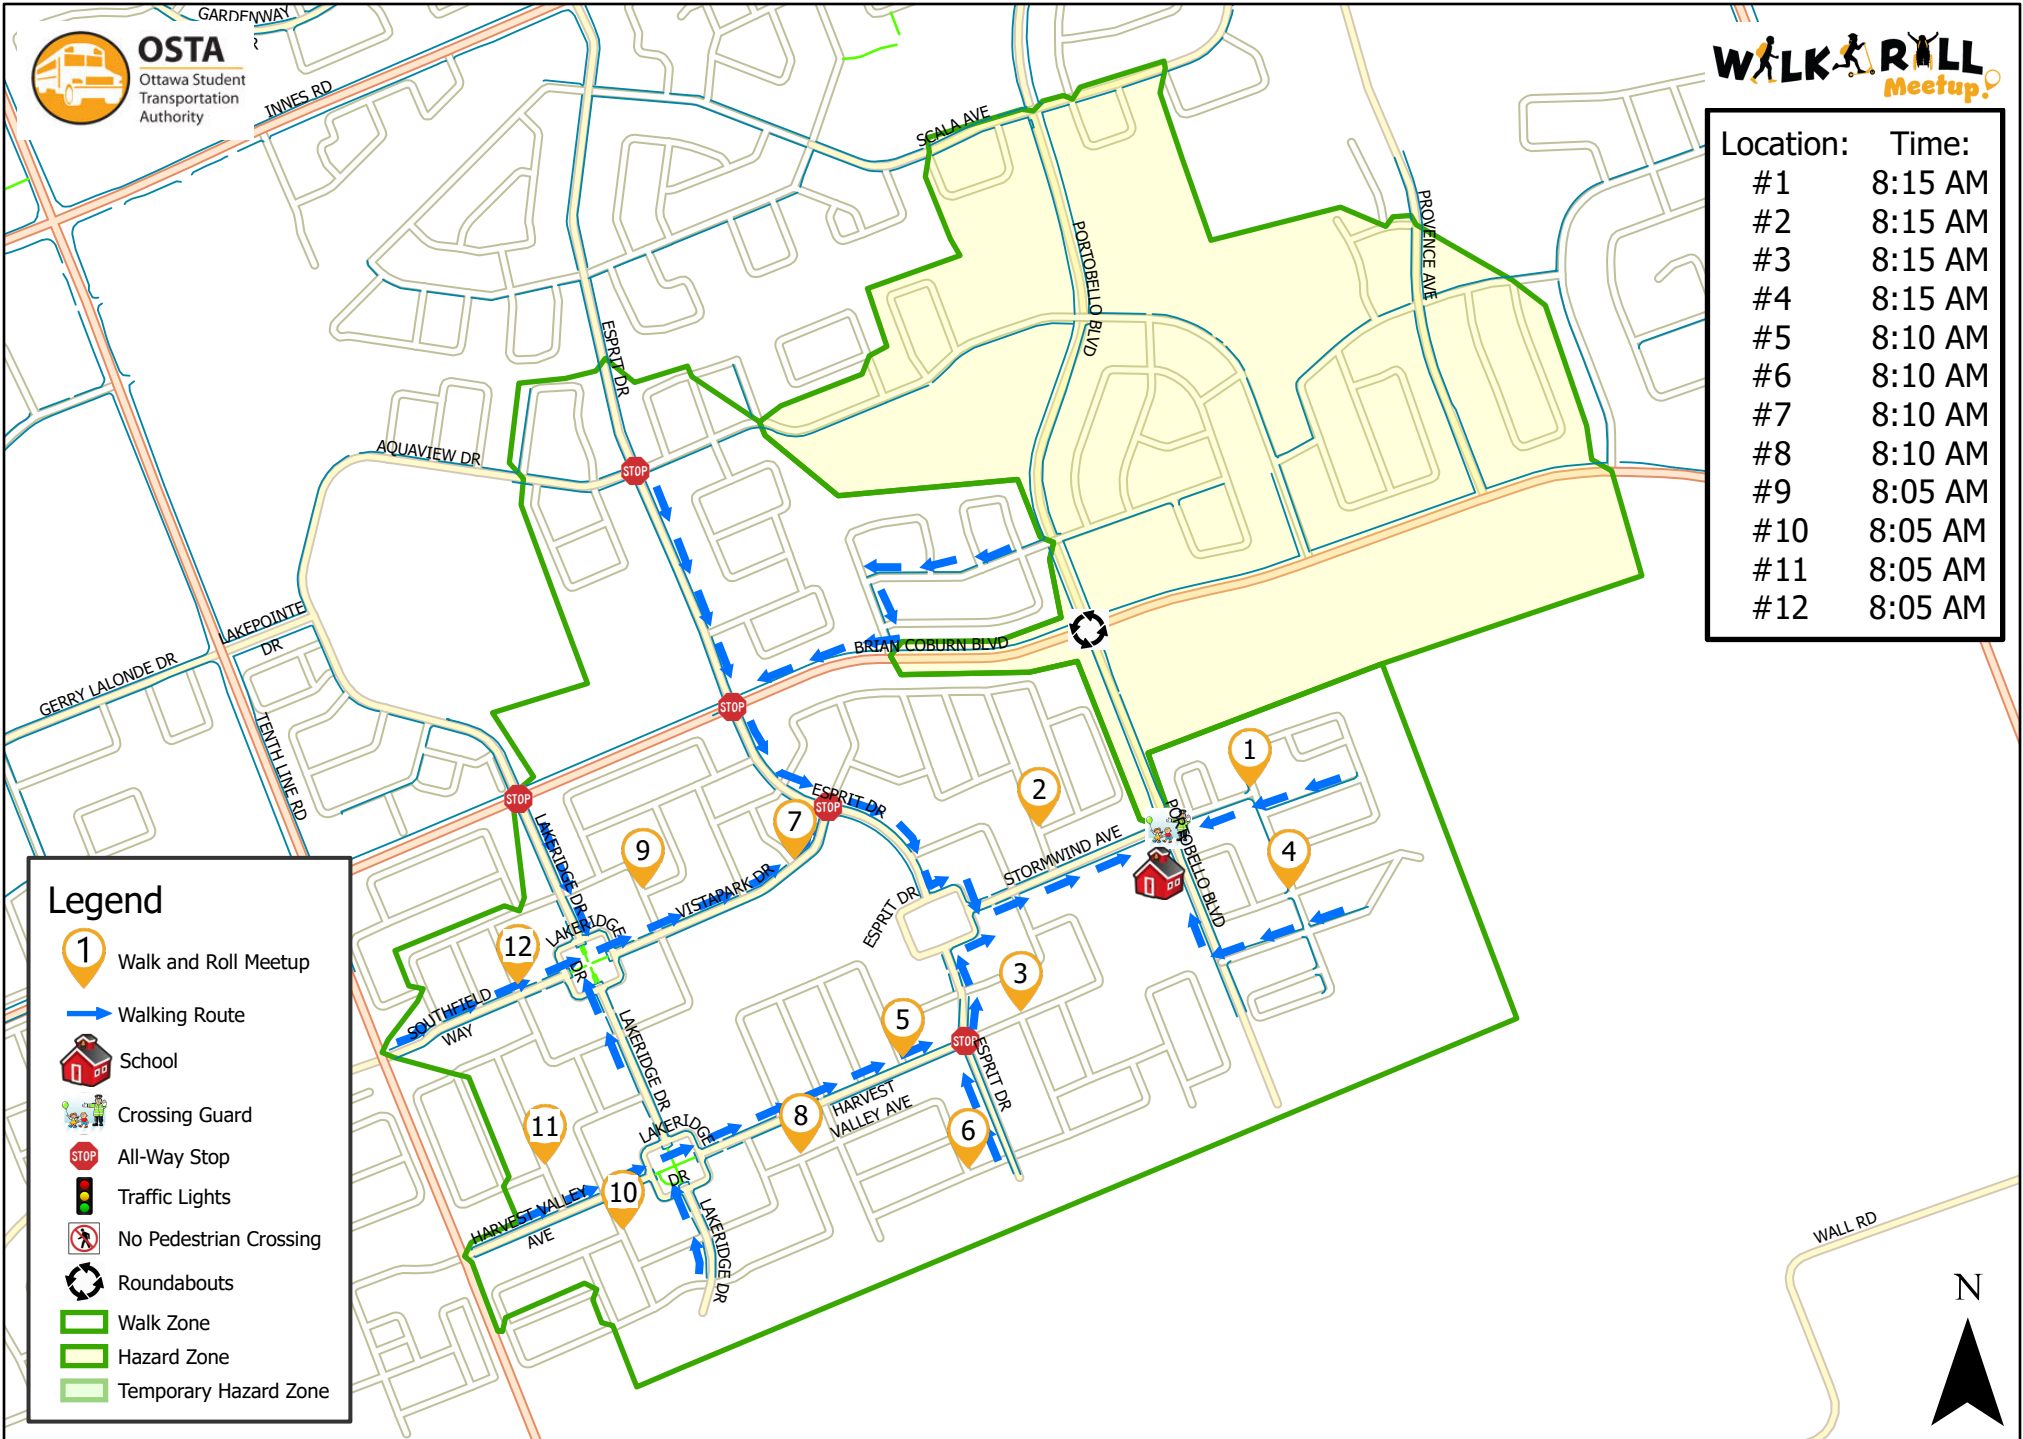

Summerside Public School

Location:	Time:
#1	8:15 AM
#2	8:15 AM
#3	8:15 AM
#4	8:15 AM
#5	8:10 AM
#6	8:10 AM
#7	8:10 AM
#8	8:10 AM
#9	8:05 AM
#10	8:05 AM
#11	8:05 AM
#12	8:05 AM

Legend

- Walk and Roll Meetup
- Walking Route
- School
- Crossing Guard
- All-Way Stop
- Traffic Lights
- No Pedestrian Crossing
- Roundabouts
- Walk Zone
- Hazard Zone
- Temporary Hazard Zone

This map is intended for information purposes only. Ottawa Student Transportation Authority assumes no responsibility for people using these routes.