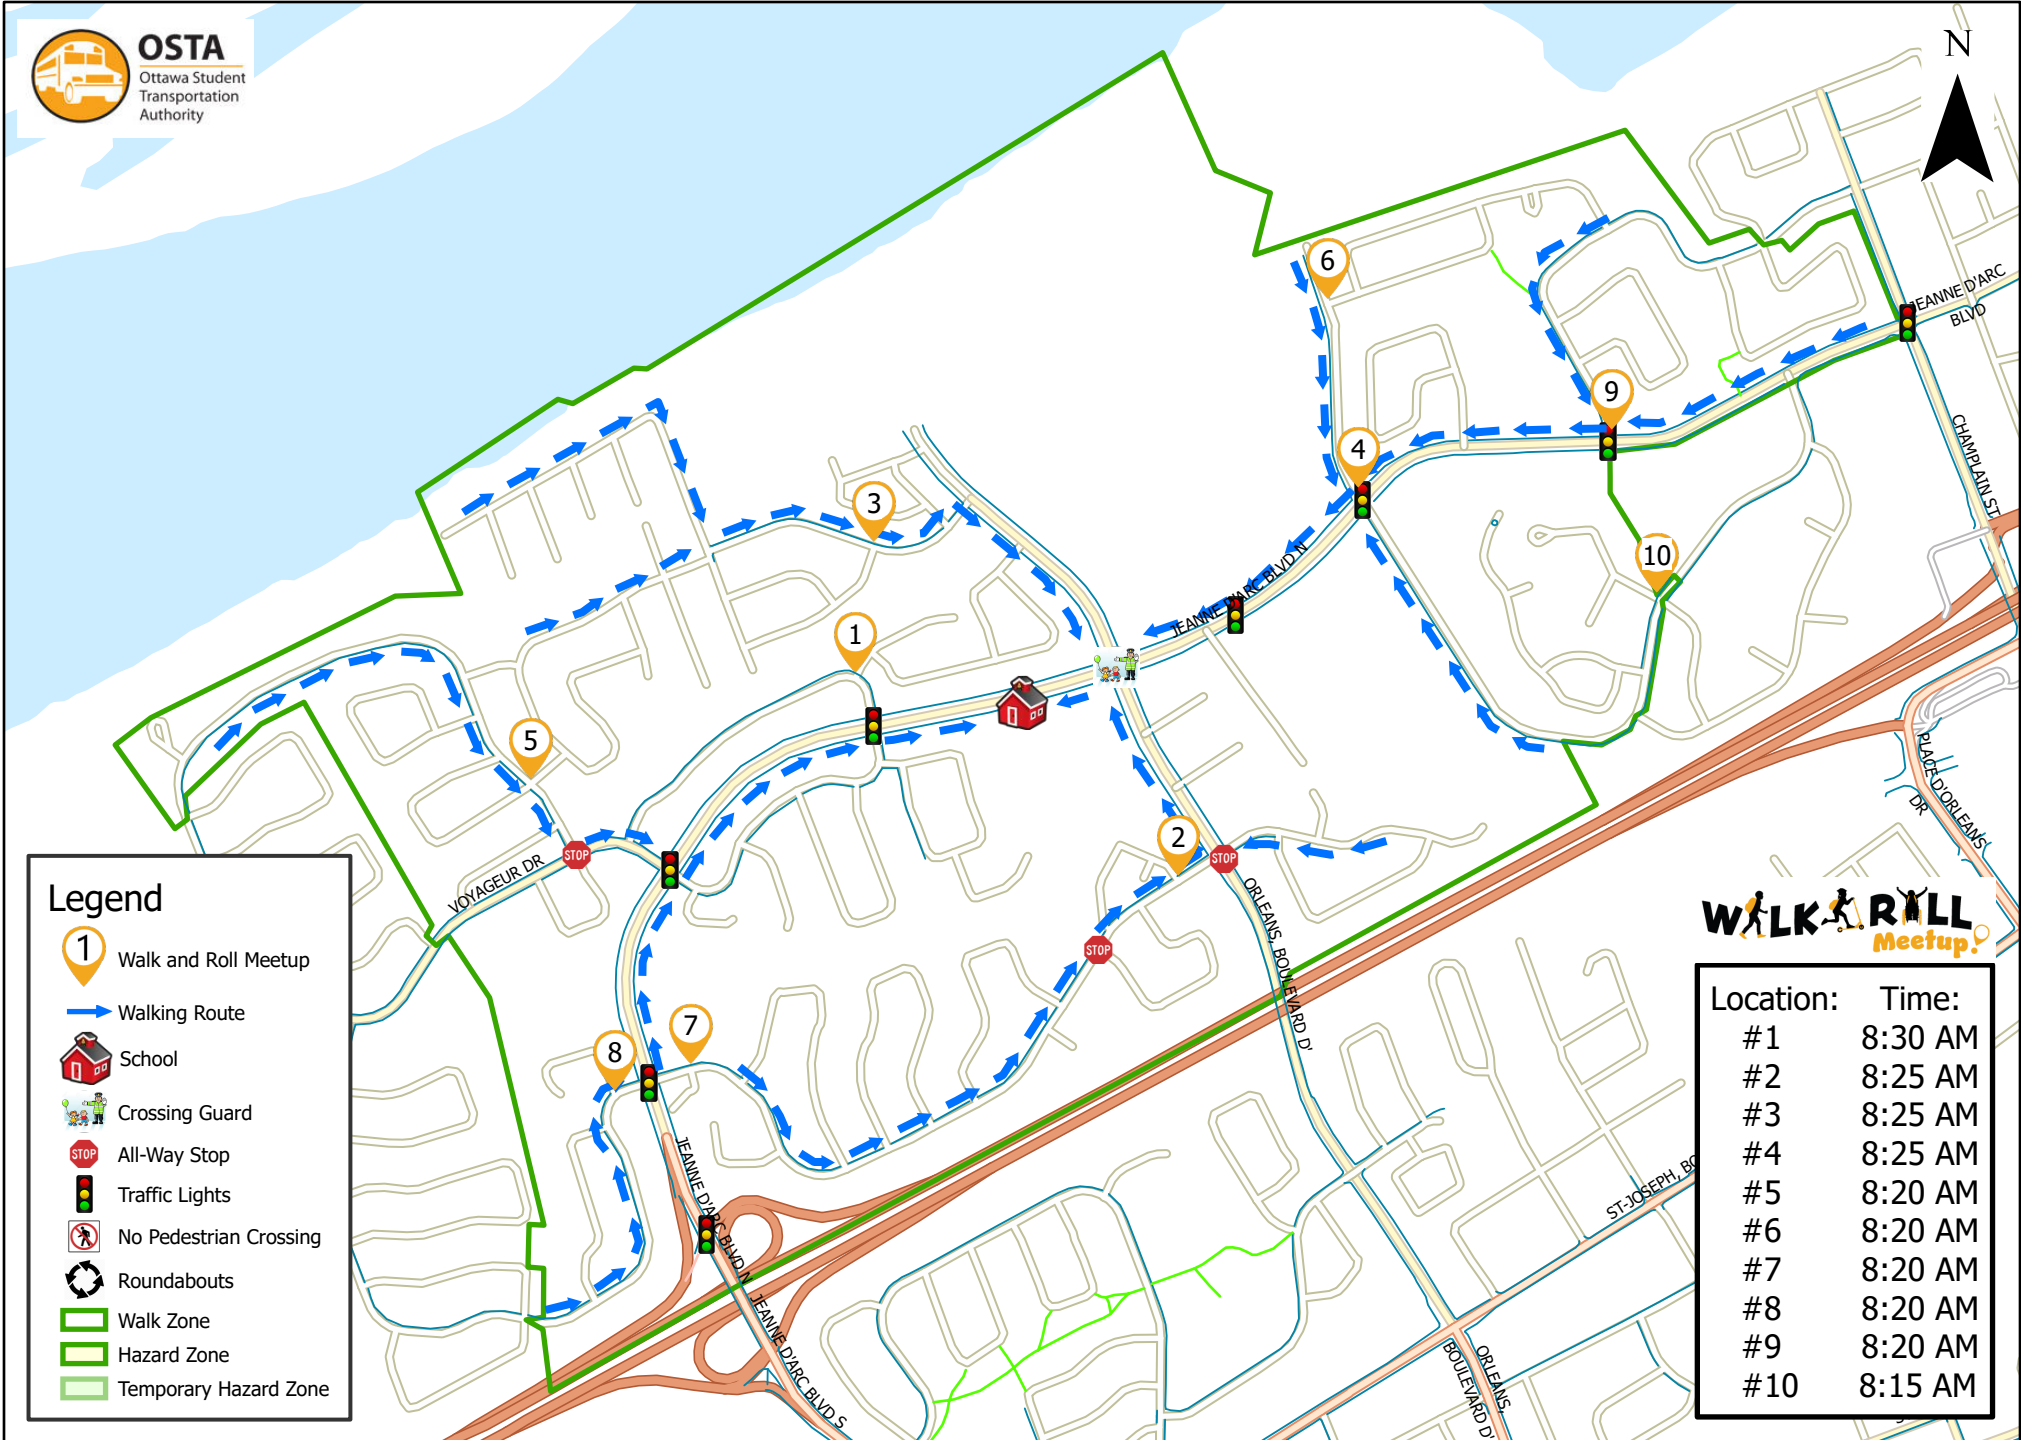

Terry Fox Elementary School

Legend

- Walk and Roll Meetup
- Walking Route
- School
- Crossing Guard
- All-Way Stop
- Traffic Lights
- No Pedestrian Crossing
- Roundabouts
- Walk Zone
- Hazard Zone
- Temporary Hazard Zone

Location:	Time:
#1	8:30 AM
#2	8:25 AM
#3	8:25 AM
#4	8:25 AM
#5	8:20 AM
#6	8:20 AM
#7	8:20 AM
#8	8:20 AM
#9	8:20 AM
#10	8:15 AM

This map is intended for information purposes only. Ottawa Student Transportation Authority assumes no responsibility for people using these routes.