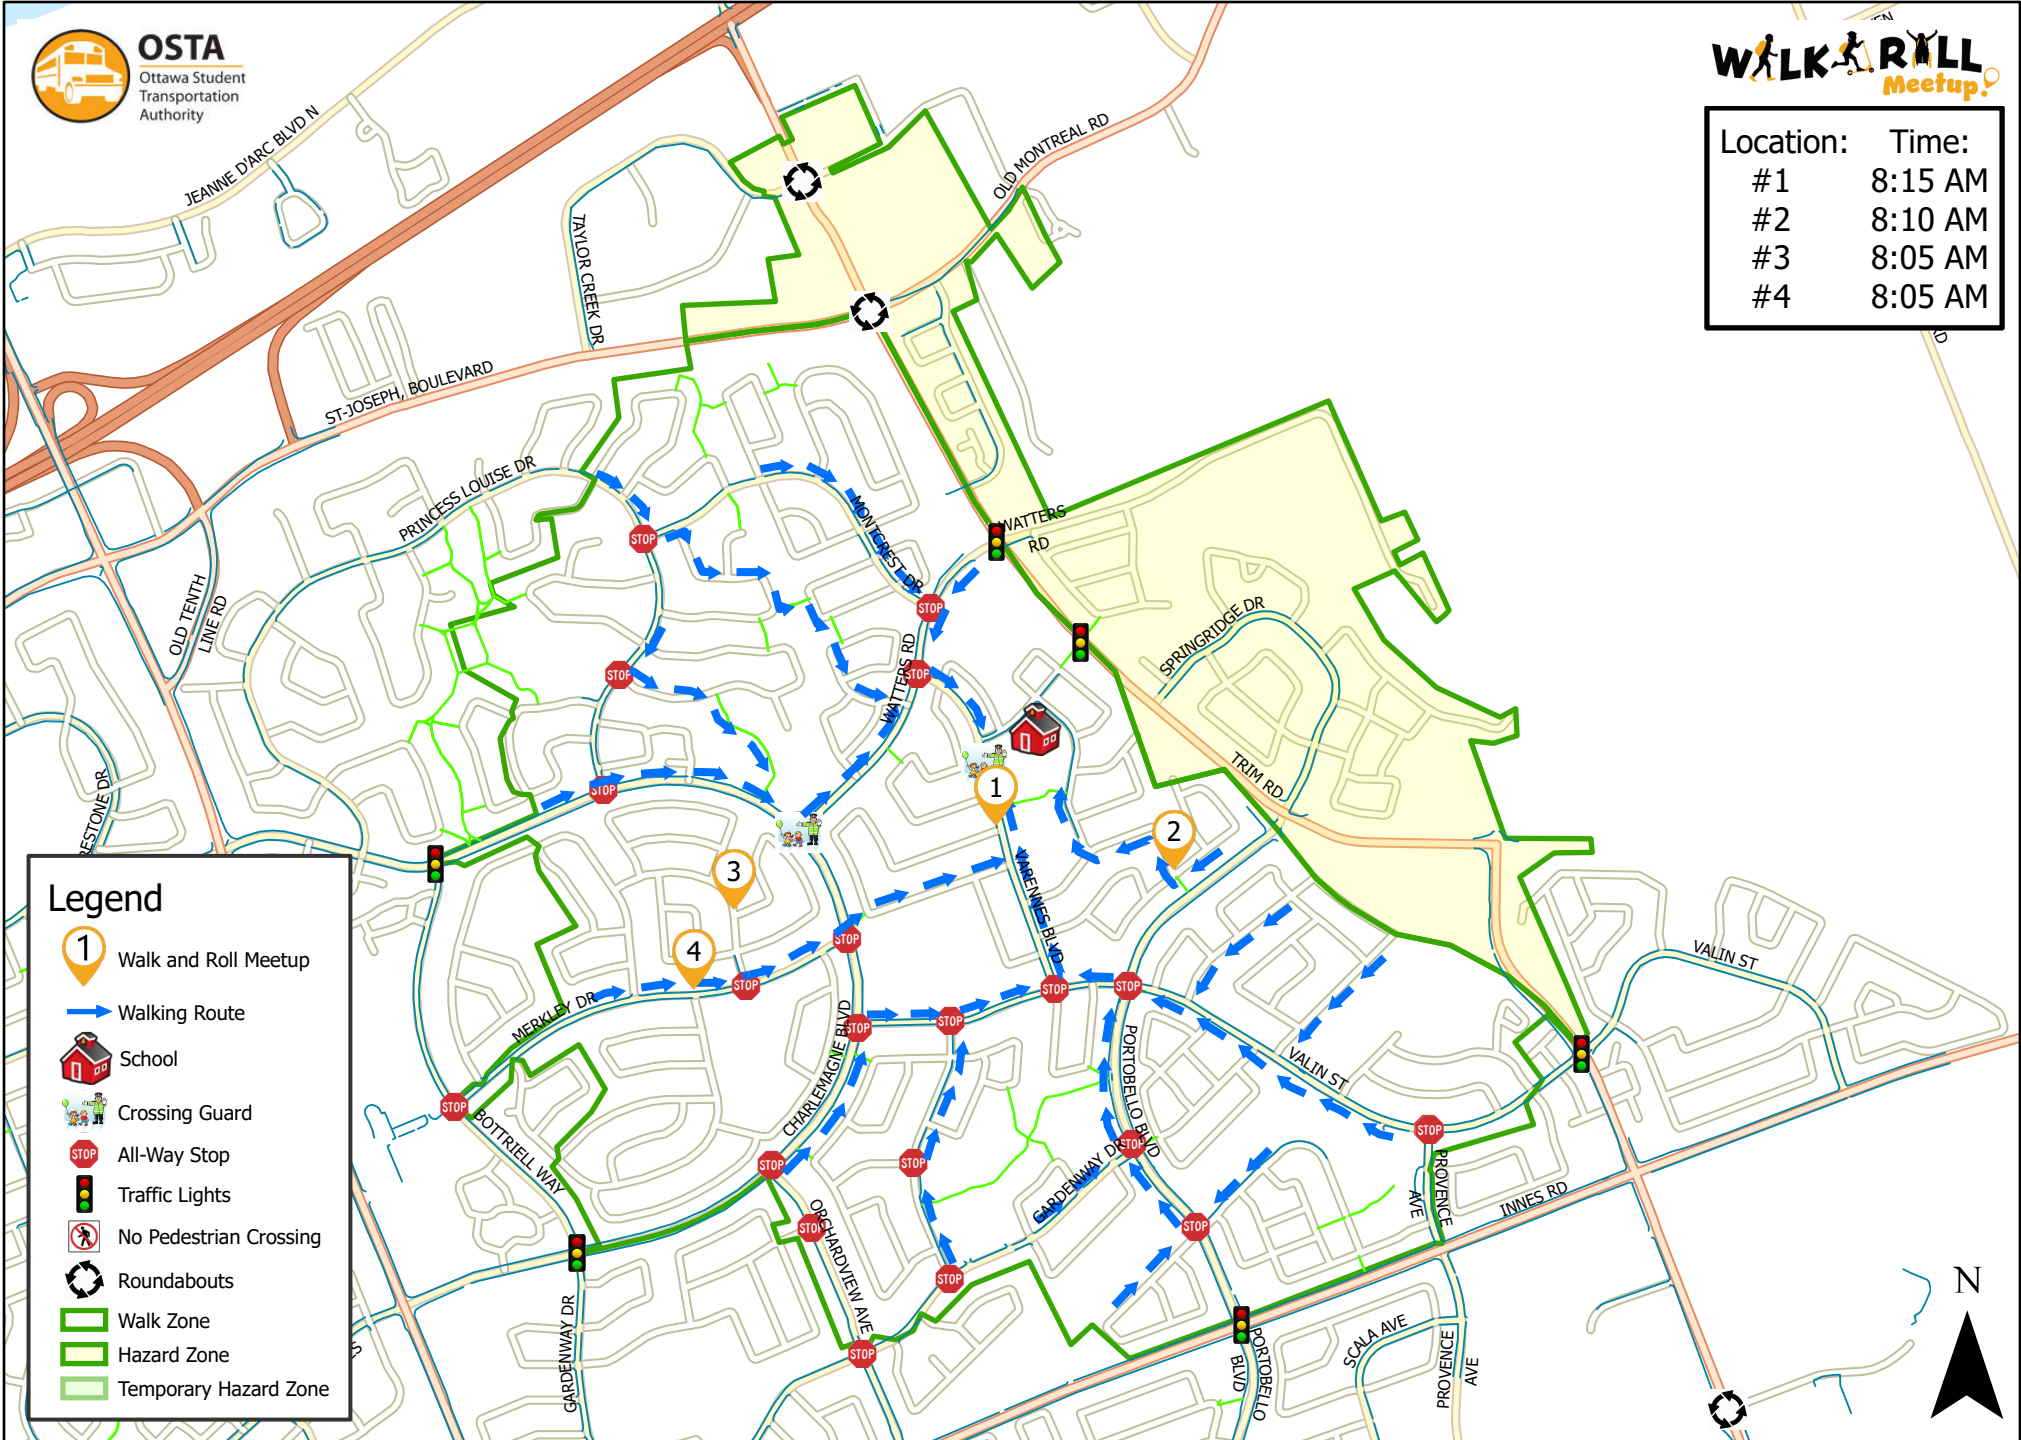

Trillium Elementary School

Location:	Time:
#1	8:15 AM
#2	8:10 AM
#3	8:05 AM
#4	8:05 AM

This map is intended for information purposes only. Ottawa Student Transportation Authority assumes no responsibility for people using these routes.