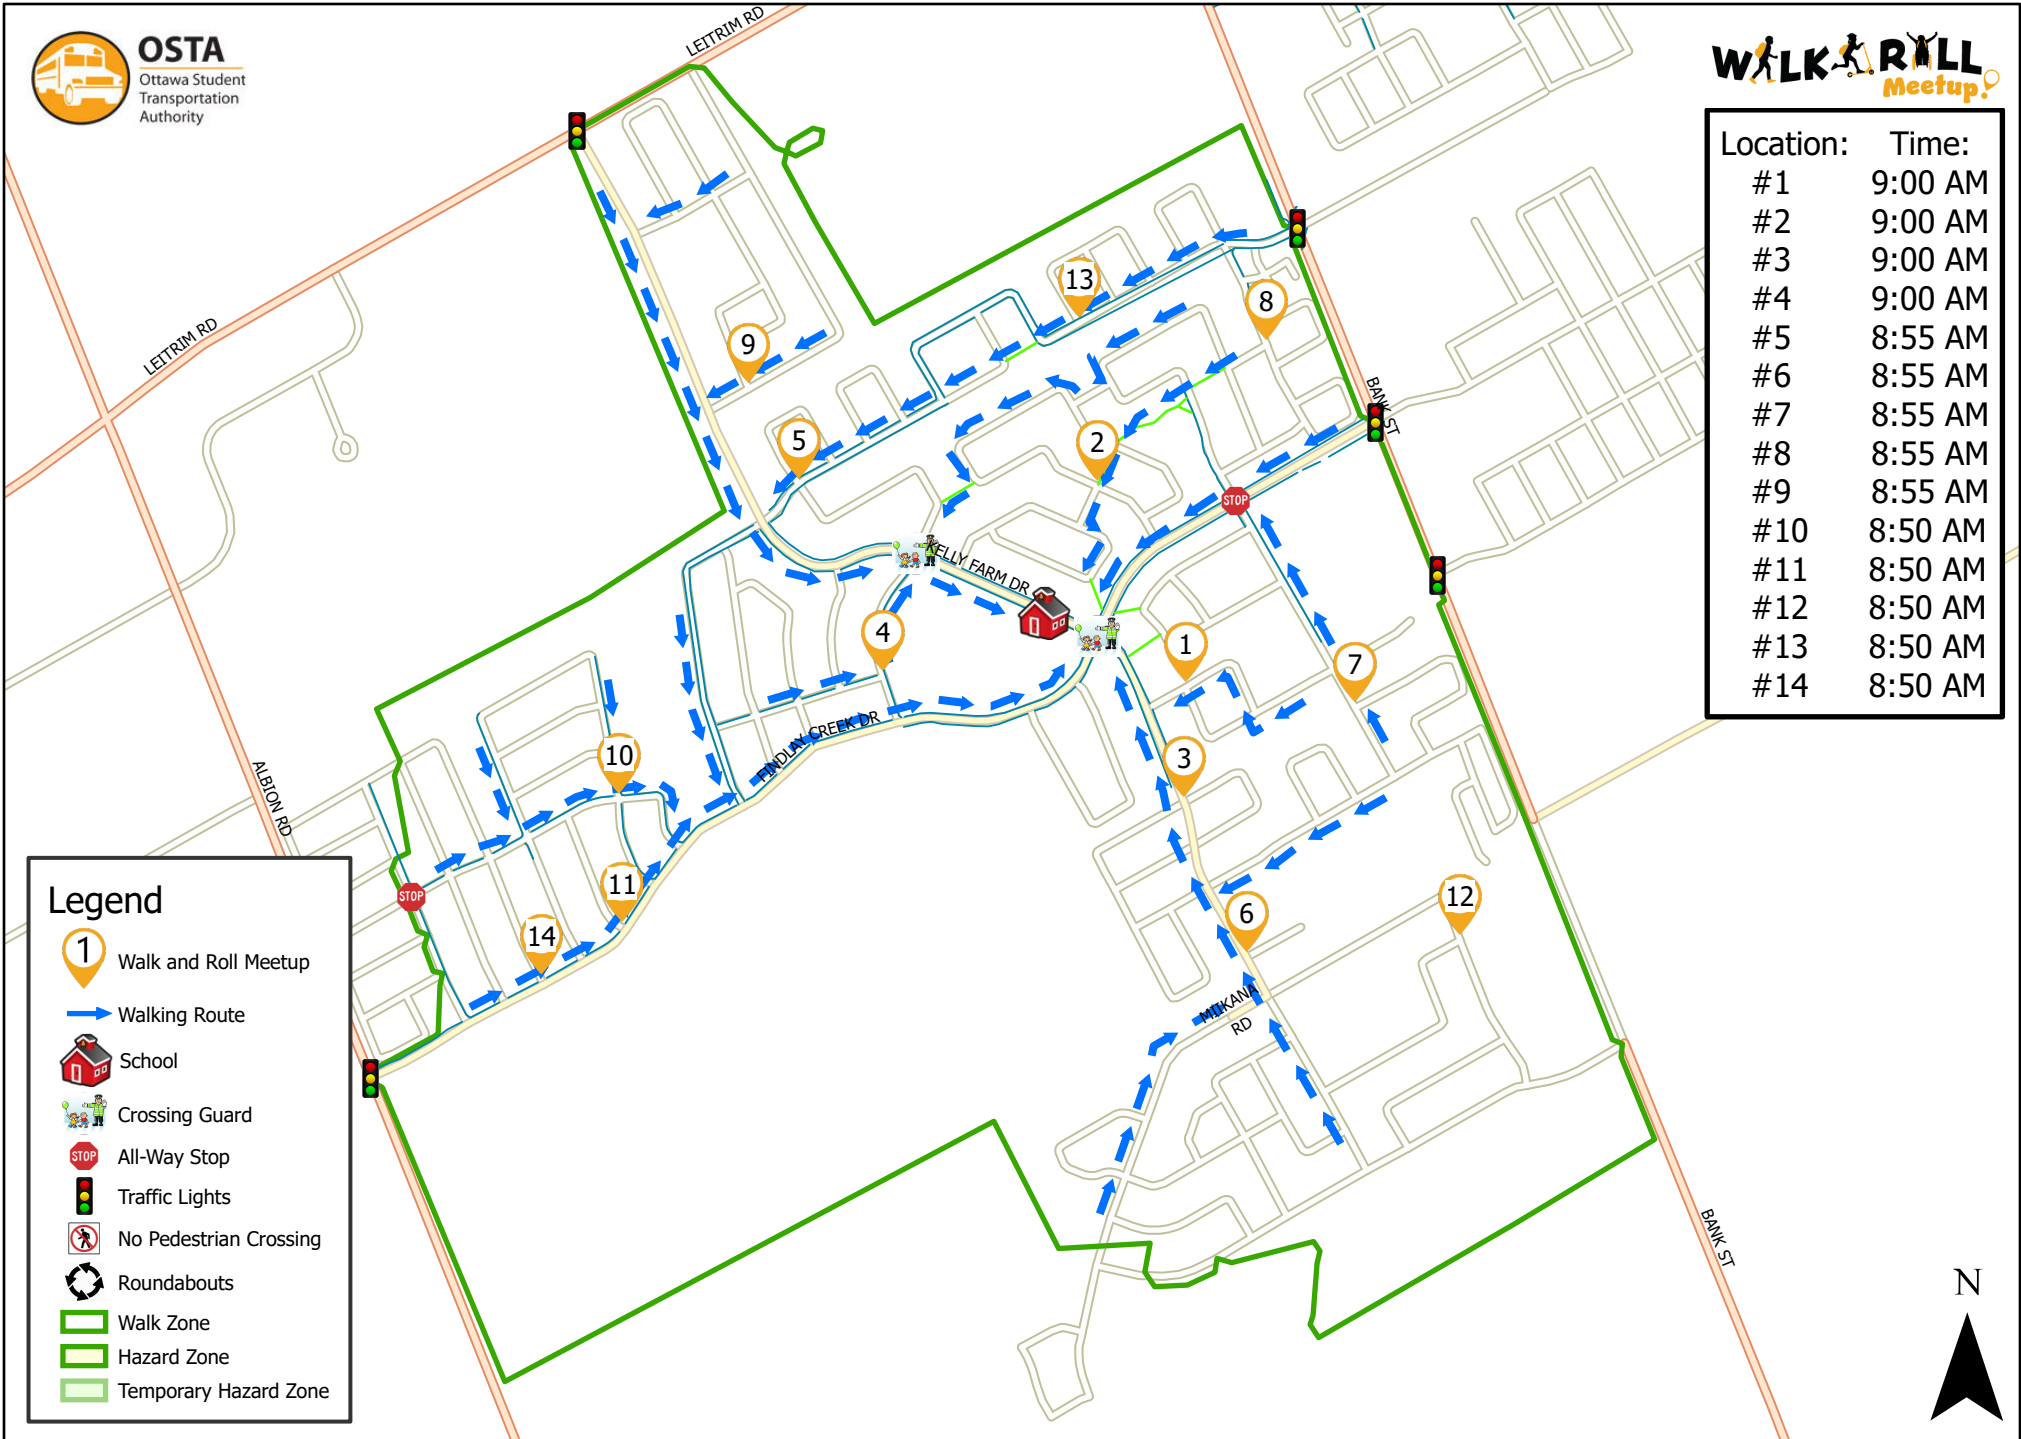

Vimy Ridge Public School

Location:	Time:
#1	9:00 AM
#2	9:00 AM
#3	9:00 AM
#4	9:00 AM
#5	8:55 AM
#6	8:55 AM
#7	8:55 AM
#8	8:55 AM
#9	8:55 AM
#10	8:50 AM
#11	8:50 AM
#12	8:50 AM
#13	8:50 AM
#14	8:50 AM

Legend

- Walk and Roll Meetup
- Walking Route
- School
- Crossing Guard
- All-Way Stop
- Traffic Lights
- No Pedestrian Crossing
- Roundabouts
- Walk Zone
- Hazard Zone
- Temporary Hazard Zone

This map is intended for information purposes only. Ottawa Student Transportation Authority assumes no responsibility for people using these routes.