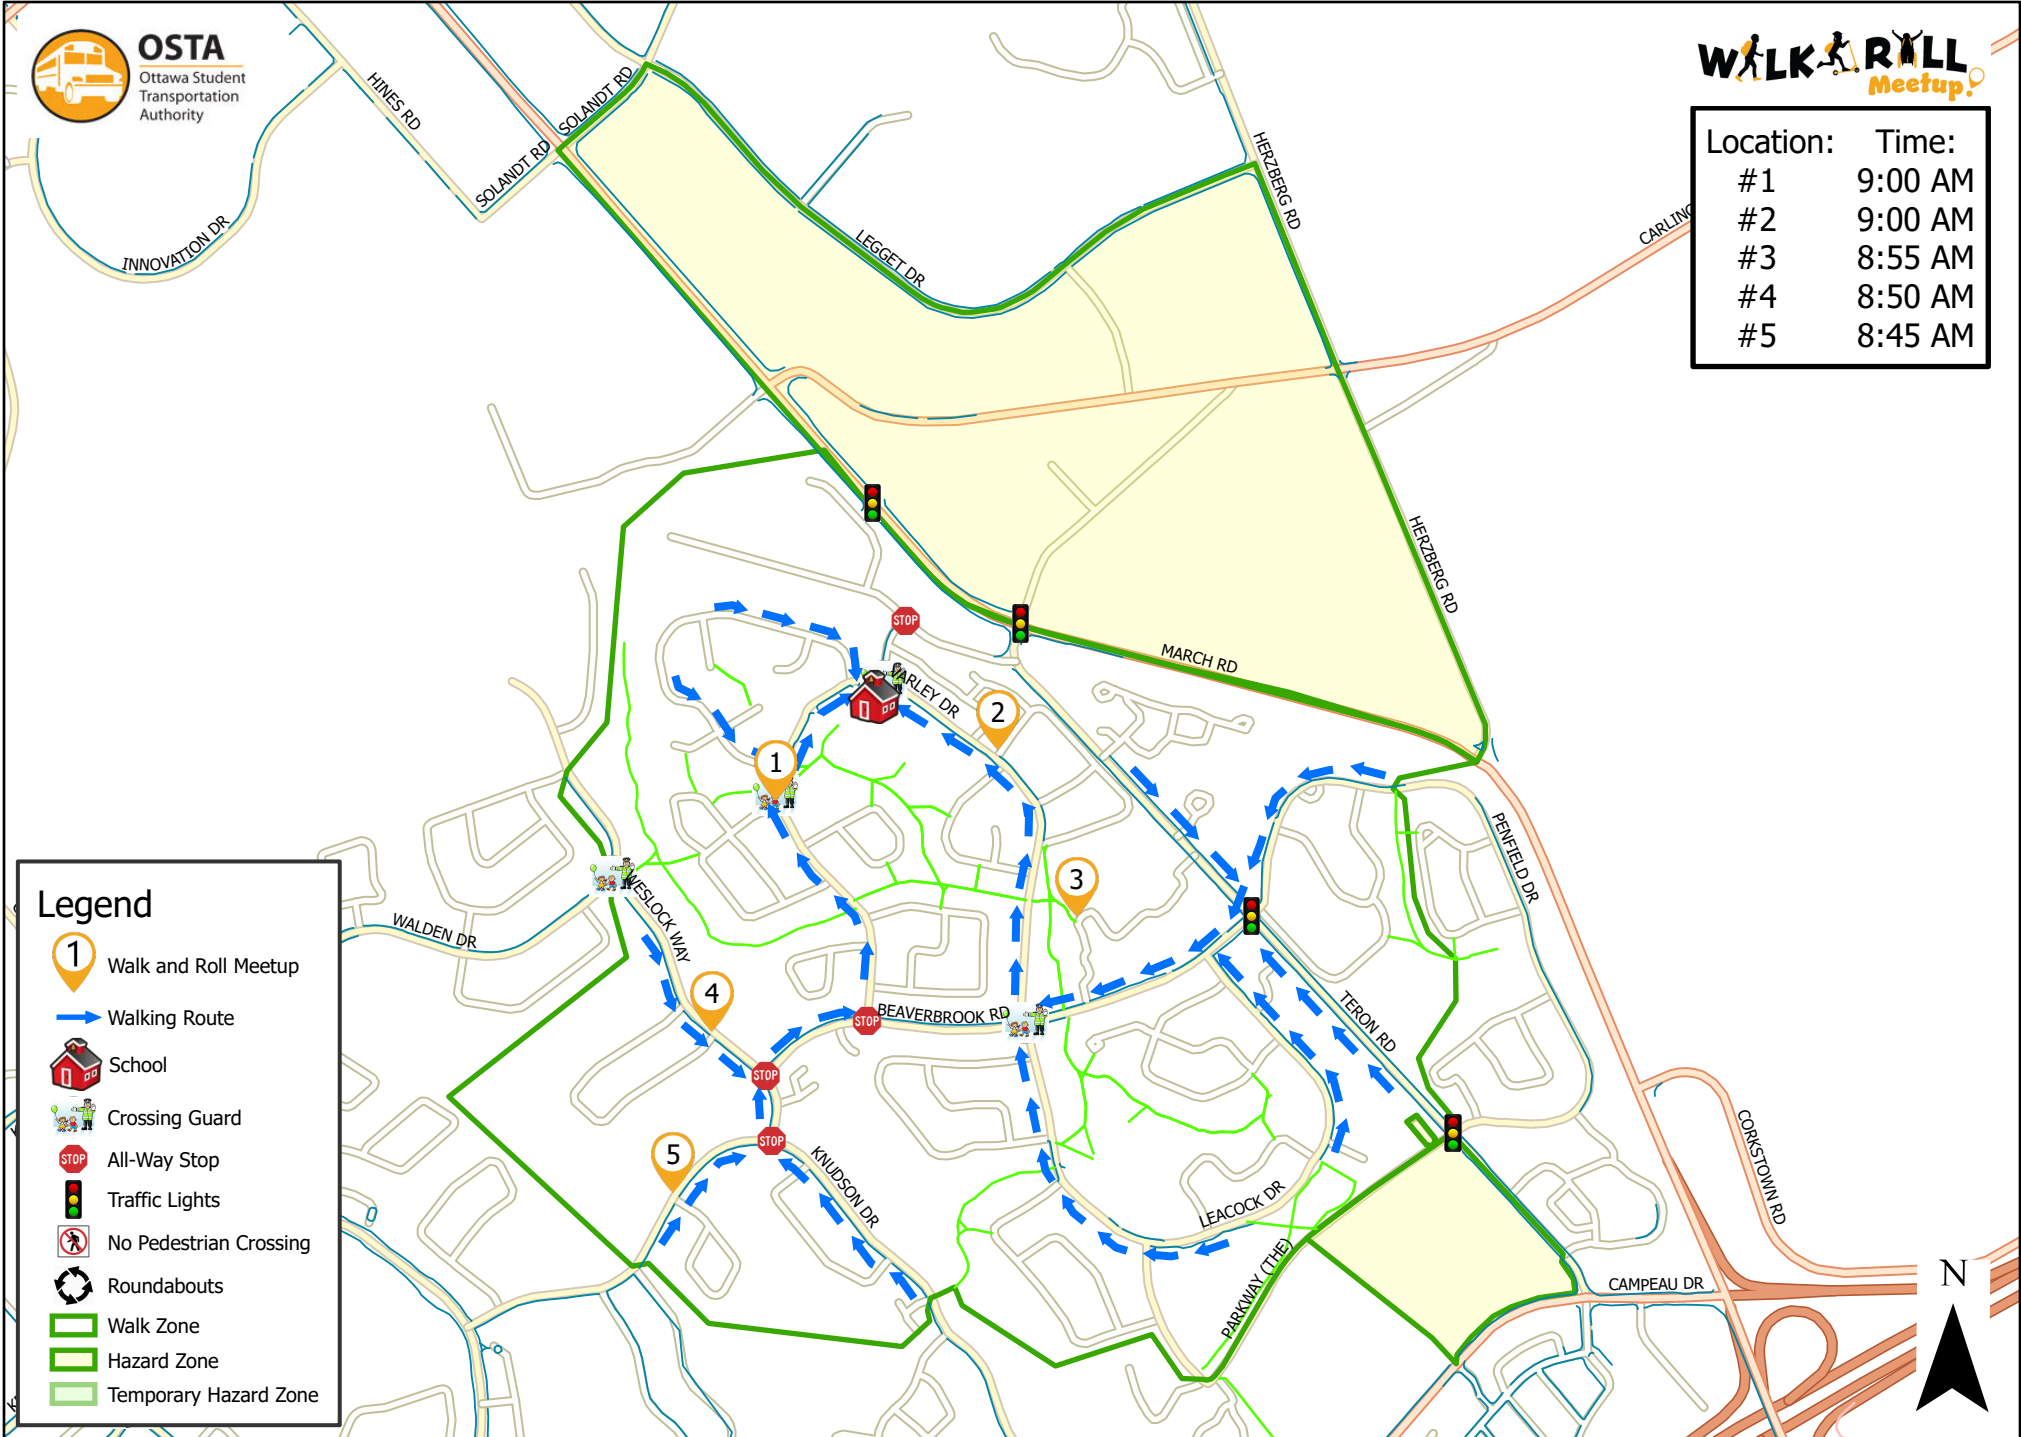

W. Erskine Johnston Public School

Location:	Time:
#1	9:00 AM
#2	9:00 AM
#3	8:55 AM
#4	8:50 AM
#5	8:45 AM

Legend

- Walk and Roll Meetup
- Walking Route
- School
- Crossing Guard
- All-Way Stop
- Traffic Lights
- No Pedestrian Crossing
- Roundabouts
- Walk Zone
- Hazard Zone
- Temporary Hazard Zone

This map is intended for information purposes only. Ottawa Student Transportation Authority assumes no responsibility for people using these routes.