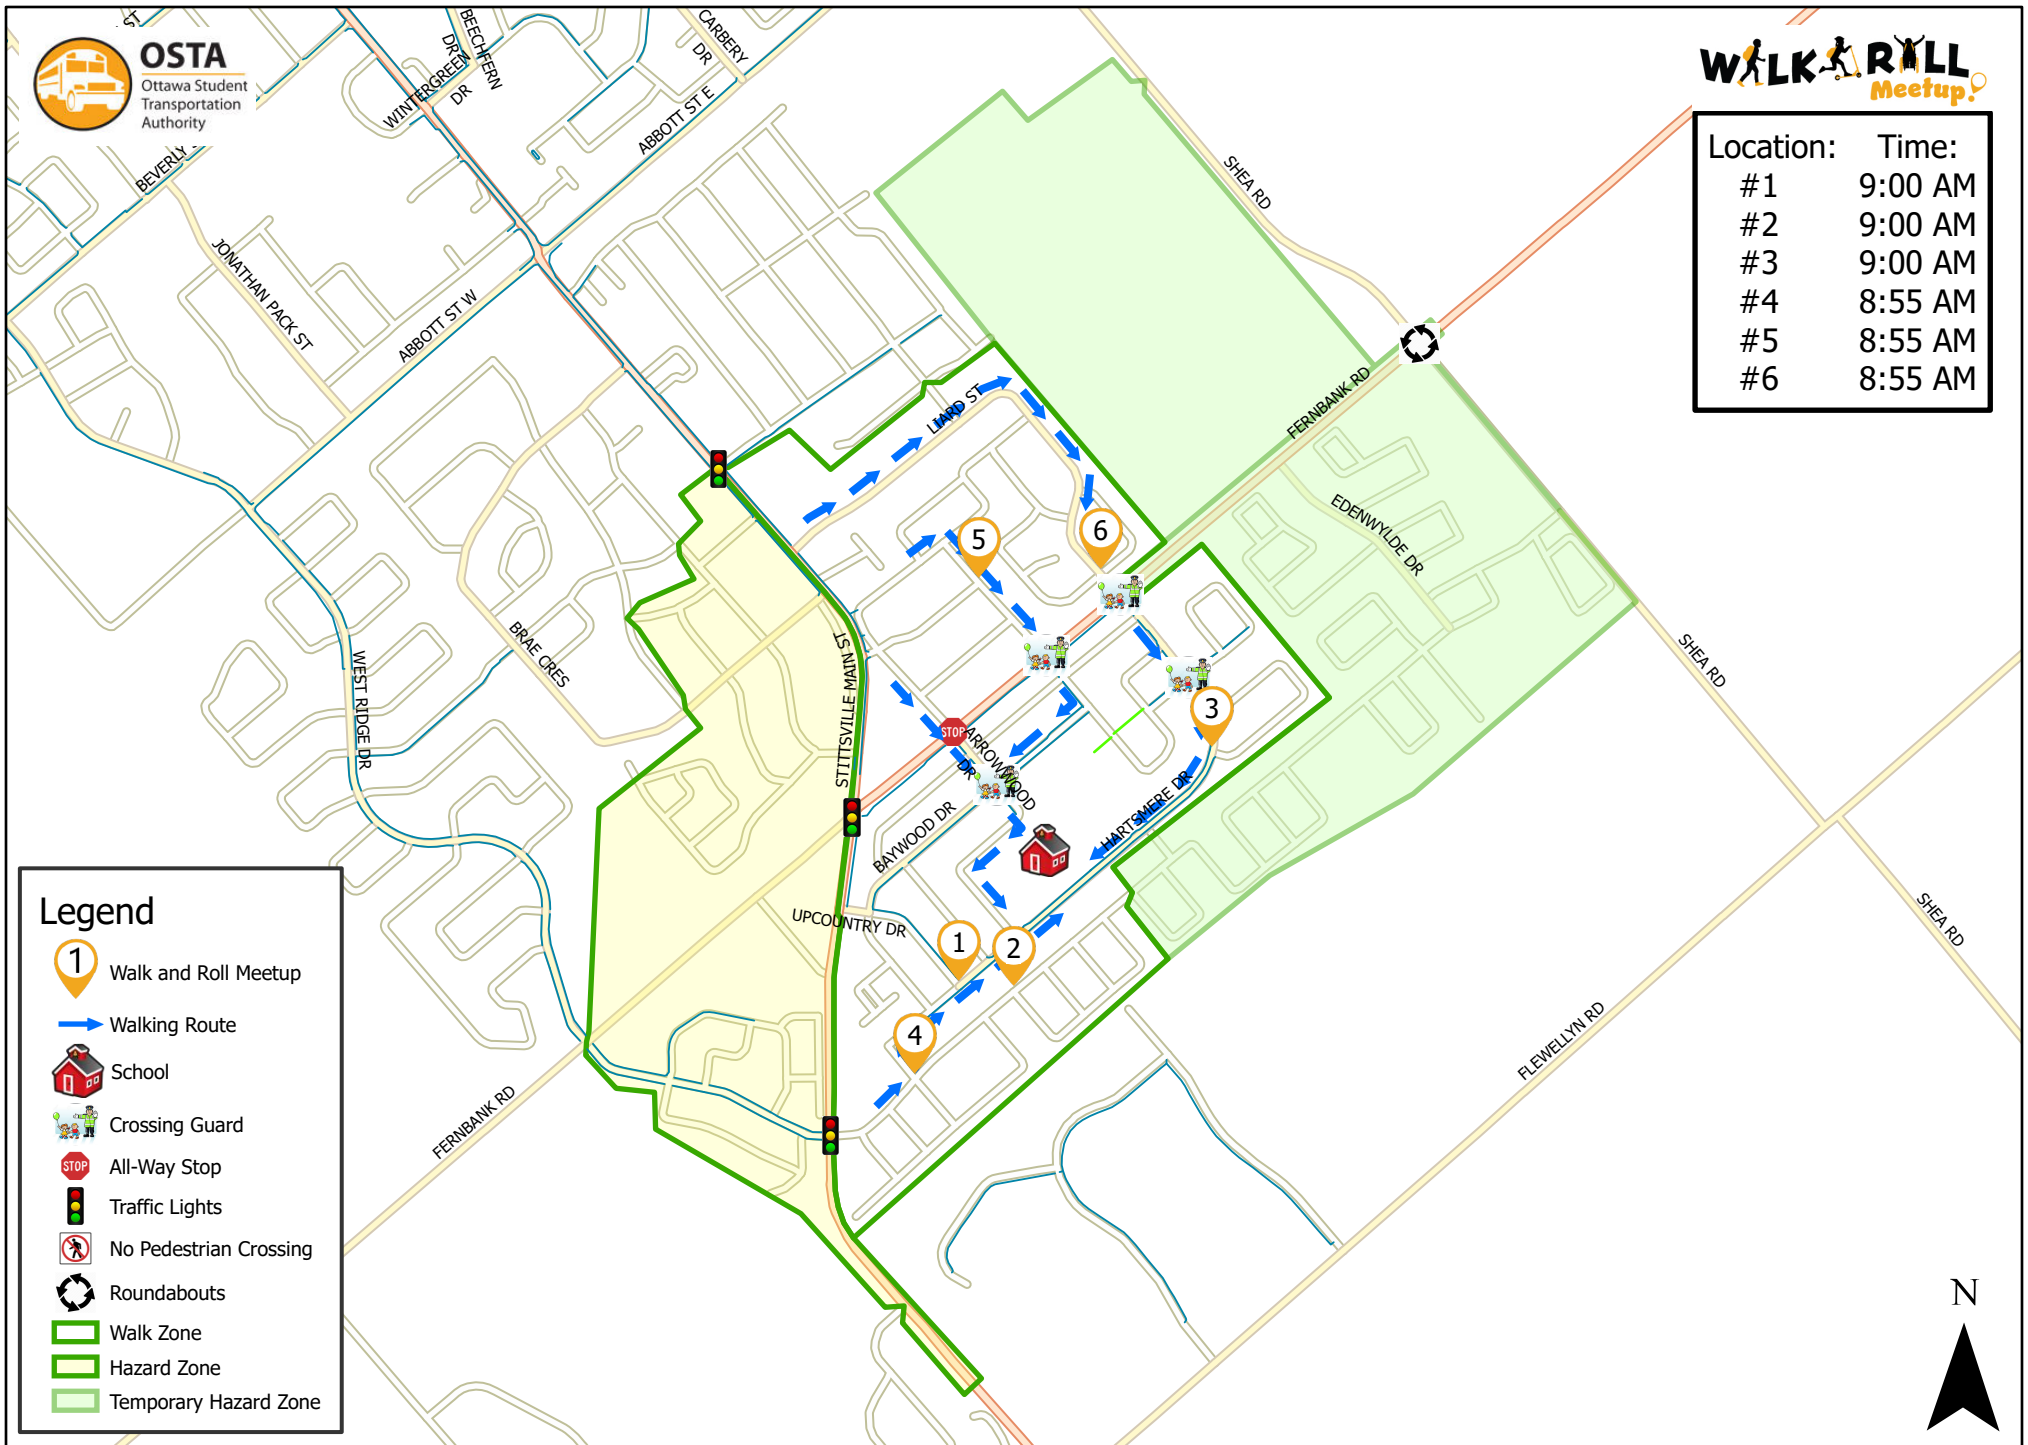

Westwind Public School

Location:	Time:
#1	9:00 AM
#2	9:00 AM
#3	9:00 AM
#4	8:55 AM
#5	8:55 AM
#6	8:55 AM

Legend

- Walk and Roll Meetup
- Walking Route
- School
- Crossing Guard
- All-Way Stop
- Traffic Lights
- No Pedestrian Crossing
- Roundabouts
- Walk Zone
- Hazard Zone
- Temporary Hazard Zone

This map is intended for information purposes only. Ottawa Student Transportation Authority assumes no responsibility for people using these routes.