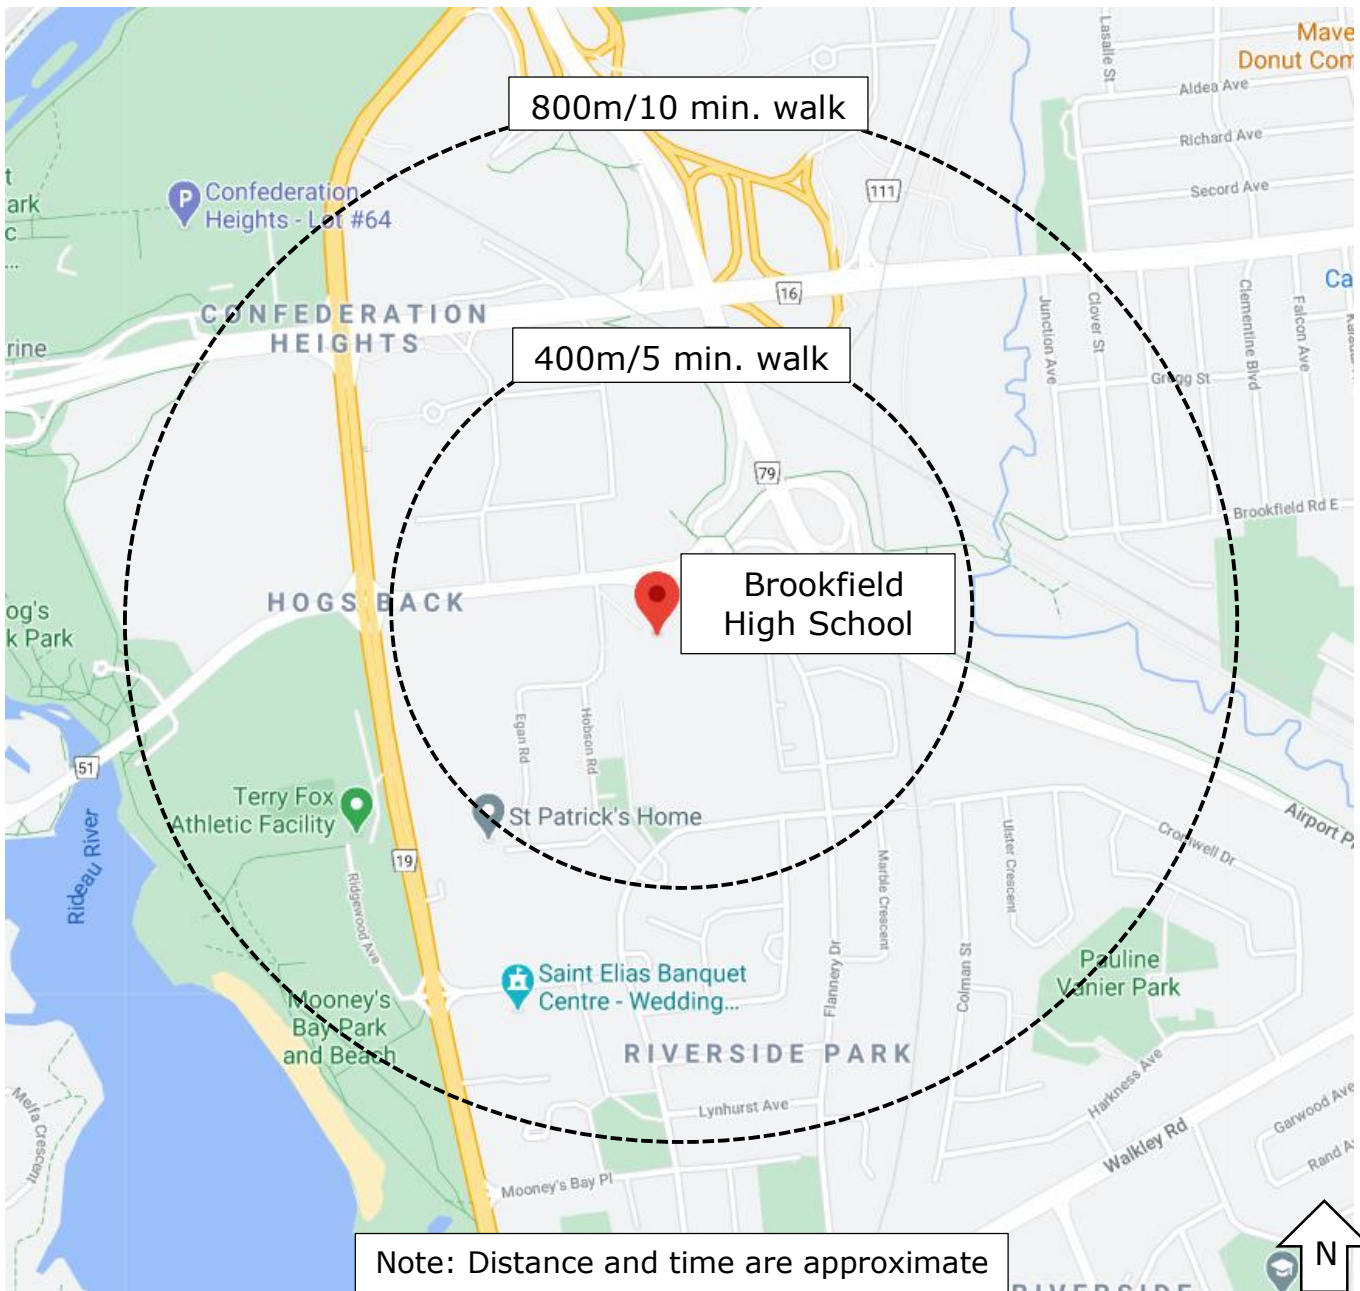

OSTA
Ottawa Student
Transportation
Authority

WALK-A-BLOCK MAP

Brookfield High School

Go Green and Walk-a-Block! Traffic congestion around schools is a huge problem, help be part of the solution. Please park away from the school site and let students walk the rest of the way.

SAFER SCHOOL ZONES START WITH YOU.

Information sourced from Google Maps