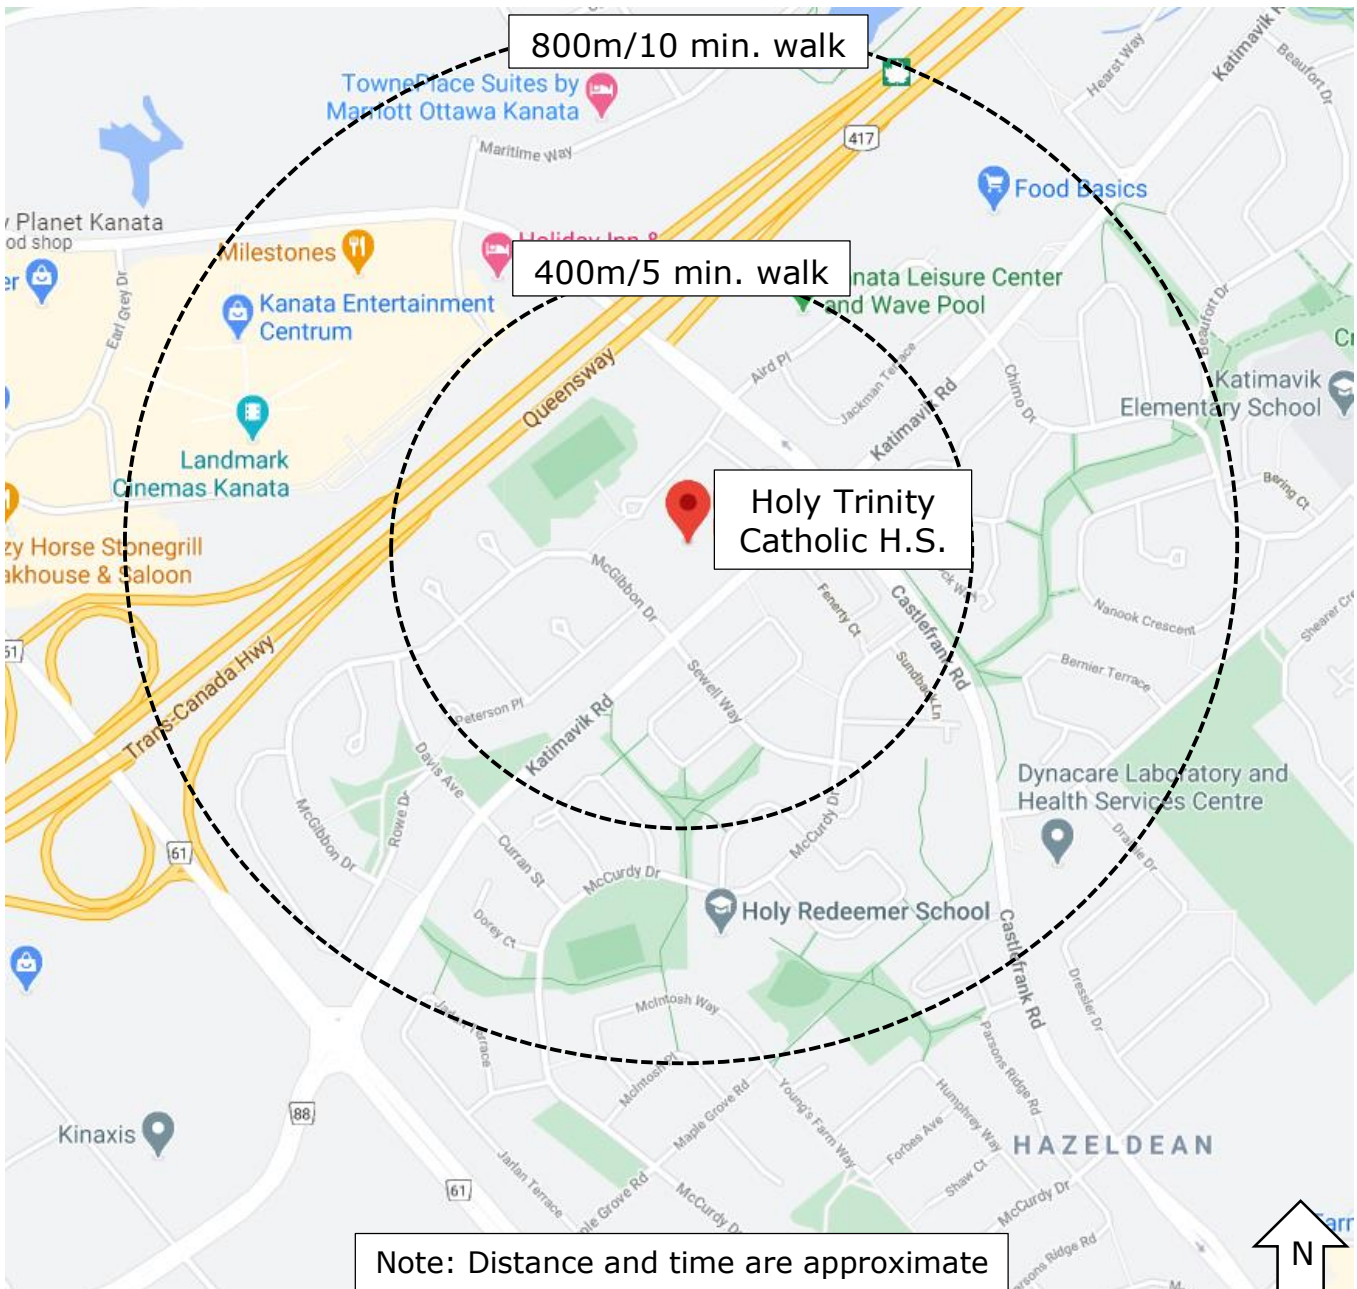

OSTA
Ottawa Student
Transportation
Authority

WALK-A-BLOCK MAP

Holy Trinity Catholic High School

Go Green and Walk-a-Block! Traffic congestion around schools is a huge problem, help be part of the solution. Please park away from the school site and let students walk the rest of the way.

SAFER SCHOOL ZONES START WITH YOU.

Note: Distance and time are approximate

Information sourced from Google Maps