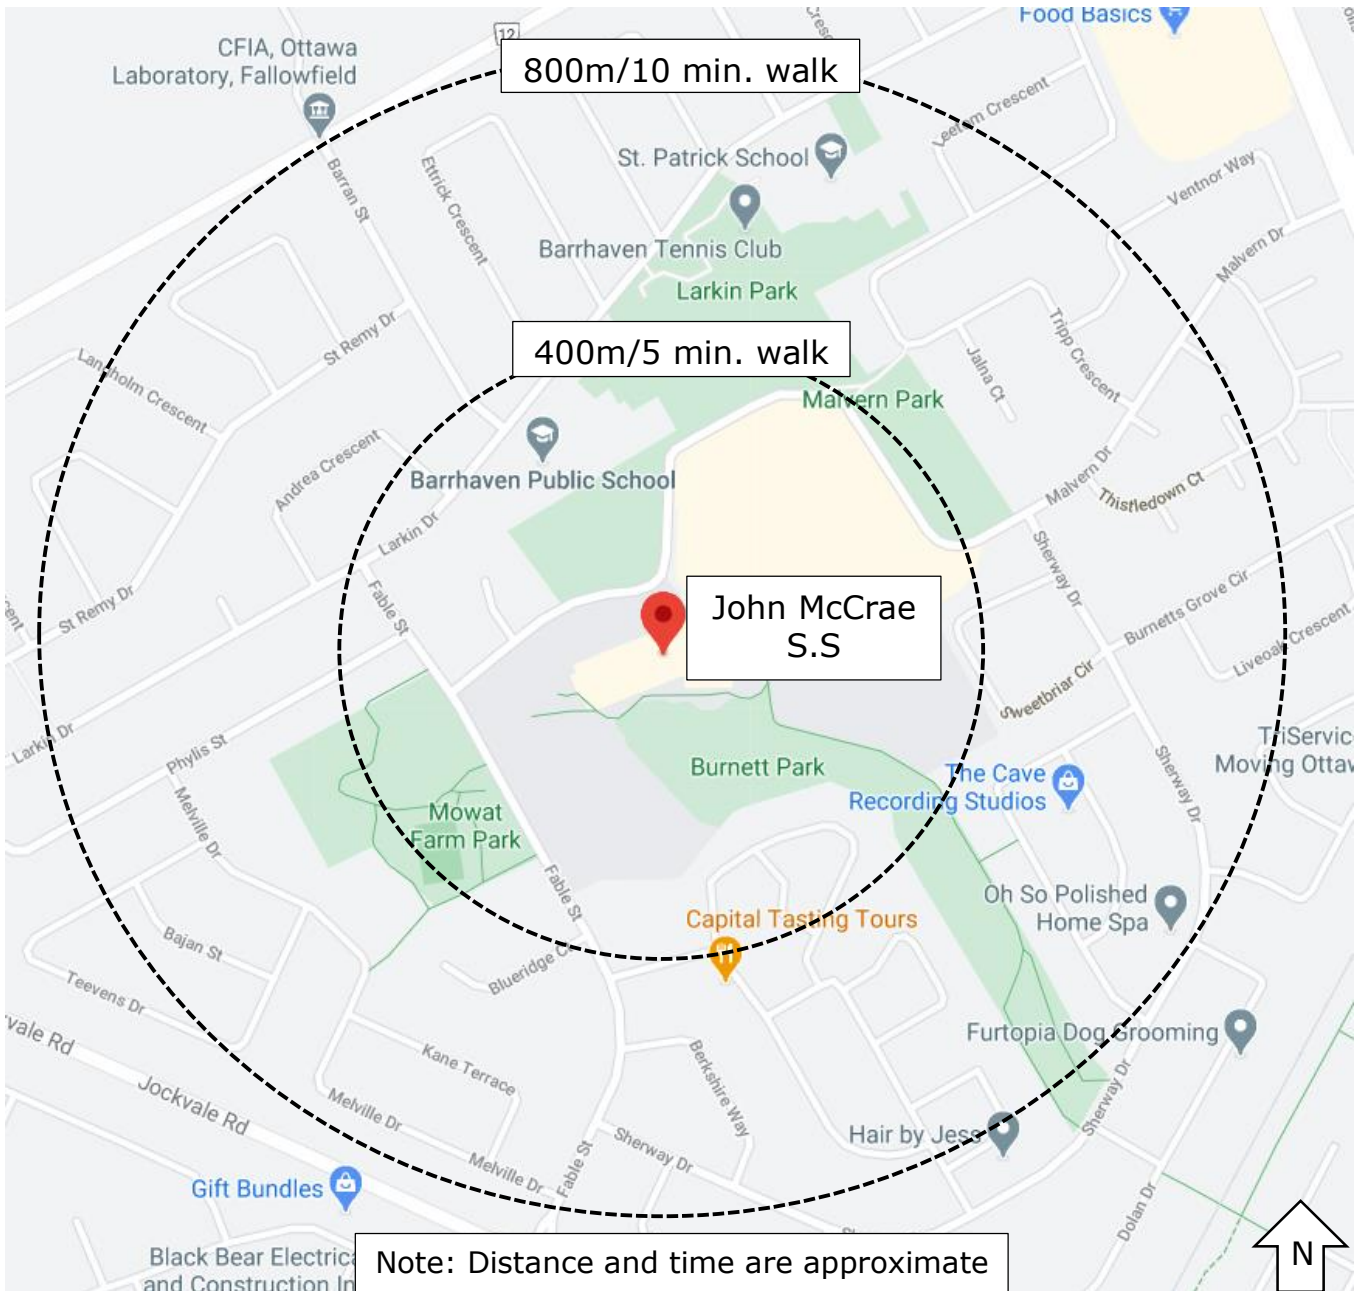

OSTA
Ottawa Student
Transportation
Authority

WALK-A-BLOCK MAP

John McCrae Secondary School

Go Green and Walk-a-Block! Traffic congestion around schools is a huge problem, help be part of the solution. Please park away from the school site and let students walk the rest of the way.

SAFER SCHOOL ZONES START WITH YOU.

Information sourced from Google Maps