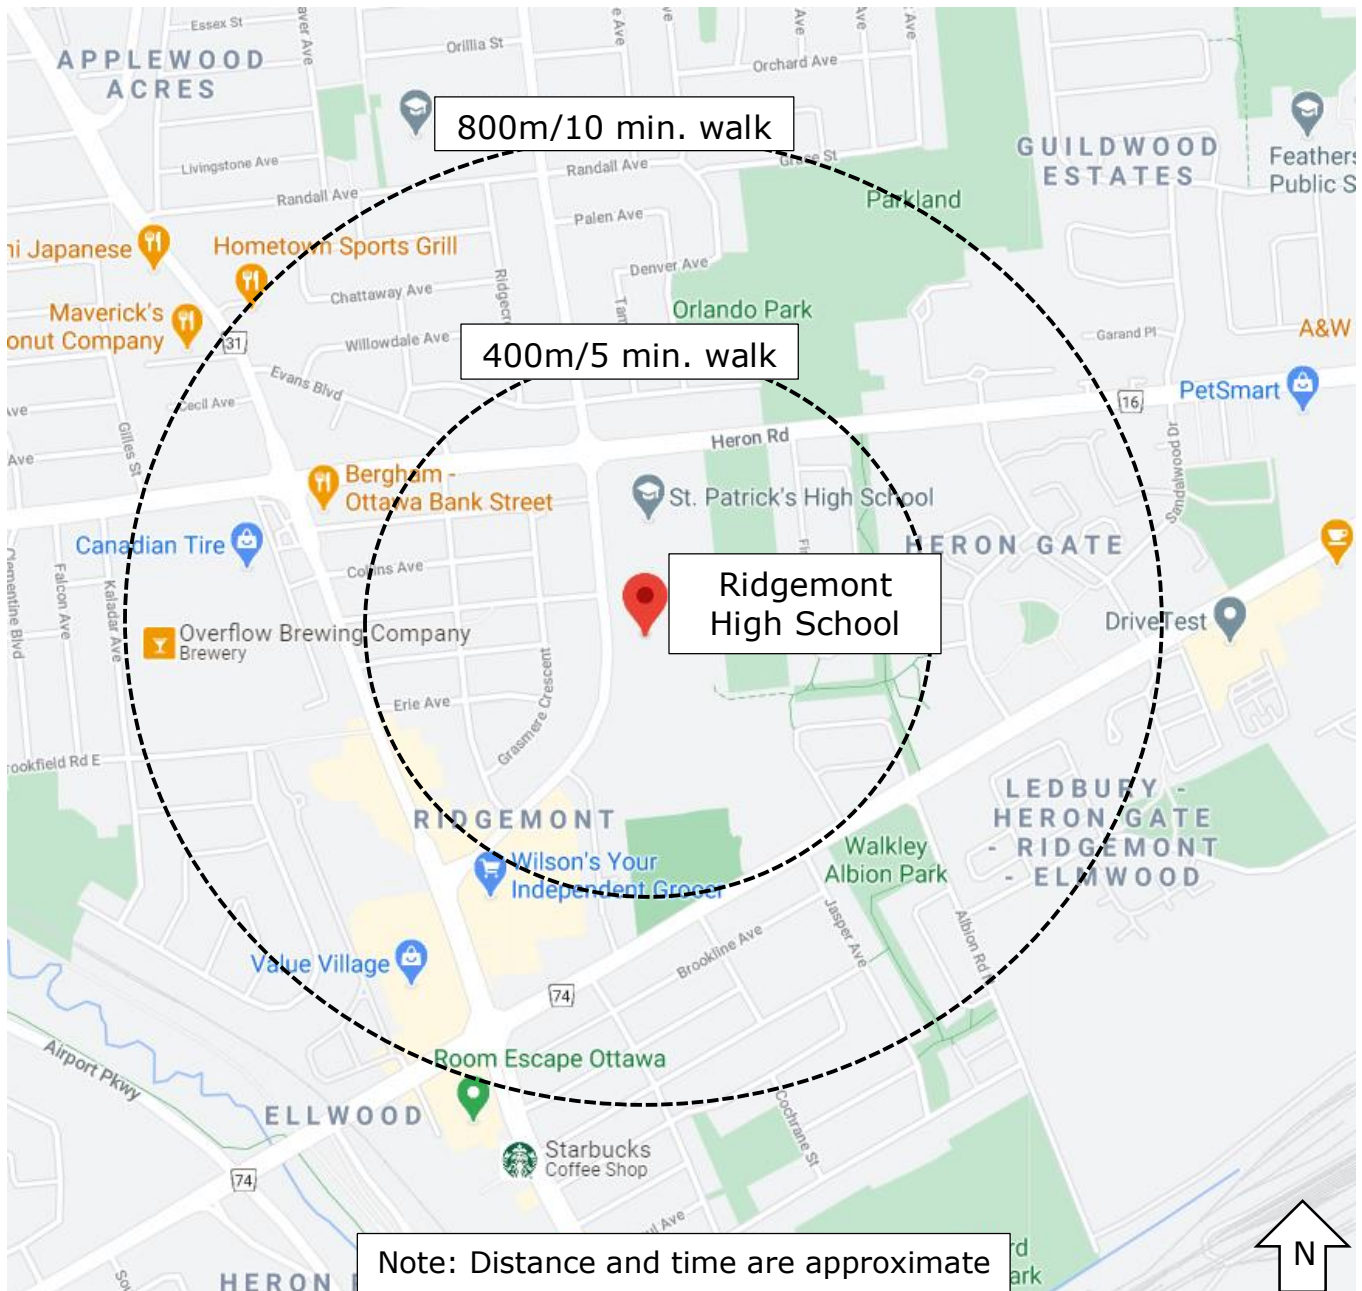

OSTA
Ottawa Student
Transportation
Authority

WALK-A-BLOCK MAP

Ridgemont High School

Go Green and Walk-a-Block! Traffic congestion around schools is a huge problem, help be part of the solution. Please park away from the school site and let students walk the rest of the way.

SAFER SCHOOL ZONES START WITH YOU.

Information sourced from Google Maps