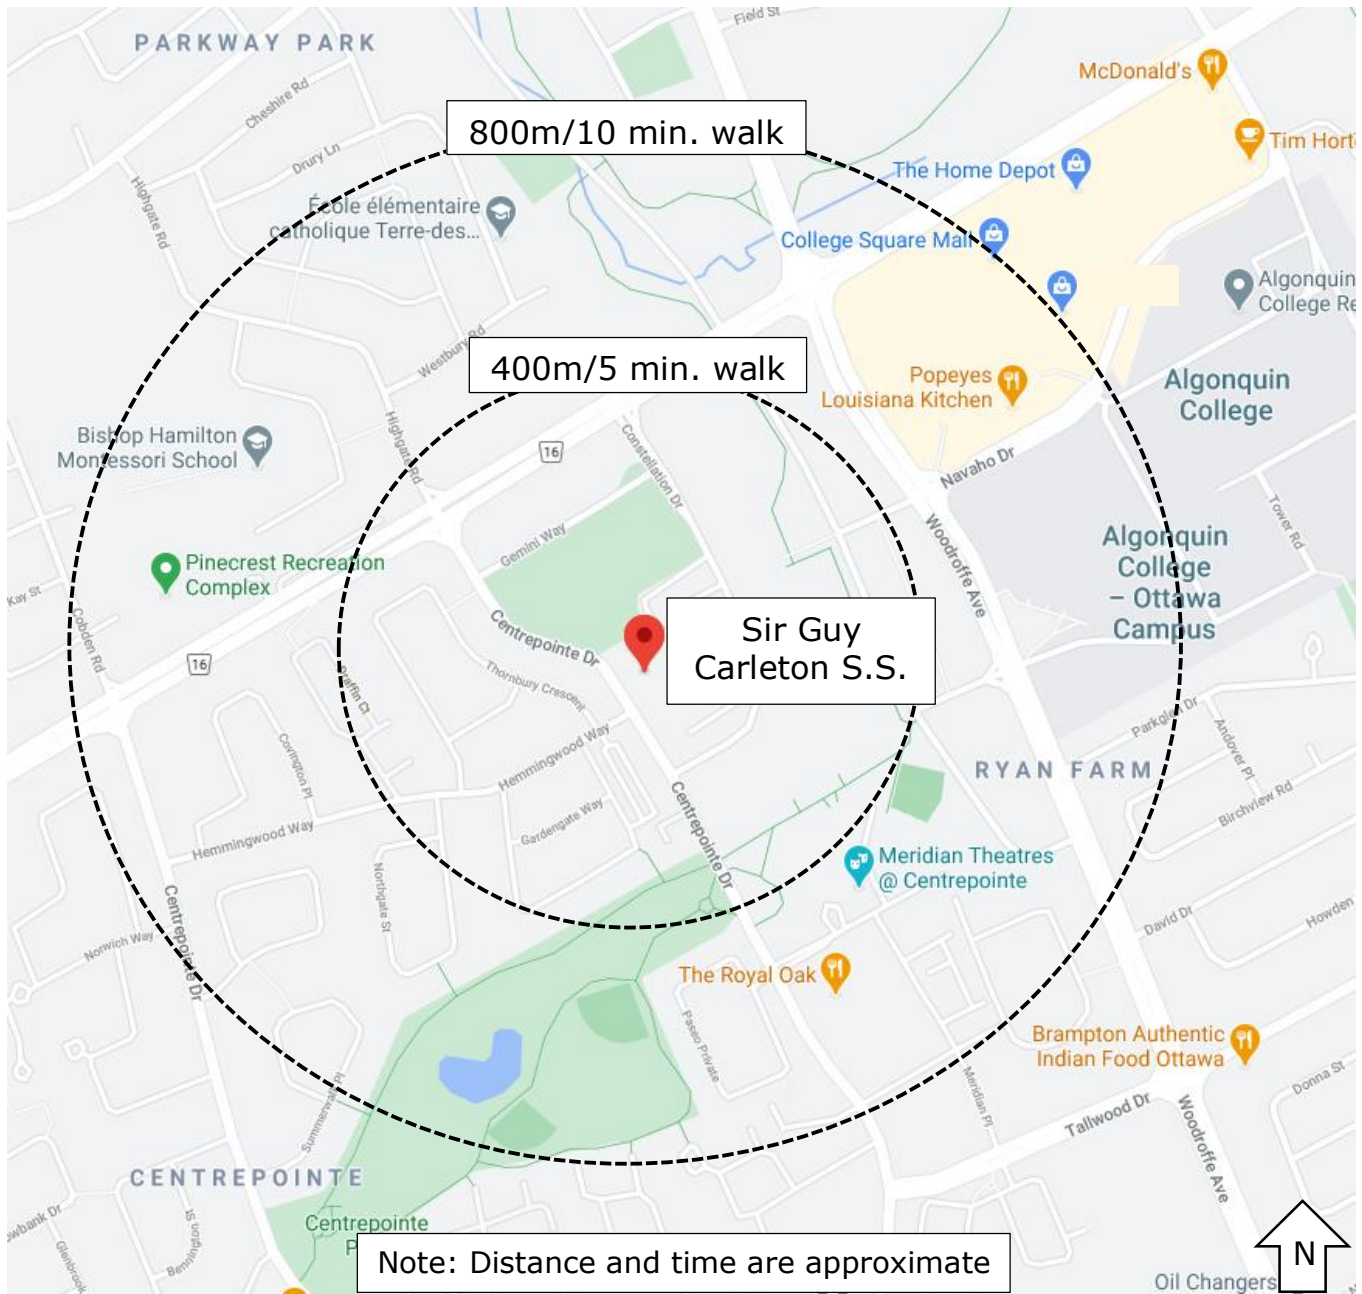

OSTA
Ottawa Student
Transportation
Authority

WALK-A-BLOCK MAP

Sir Guy Carleton Secondary School

Go Green and Walk-a-Block! Traffic congestion around schools is a huge problem, help be part of the solution. Please park away from the school site and let students walk the rest of the way.

SAFER SCHOOL ZONES START WITH YOU.

Information sourced from Google Maps