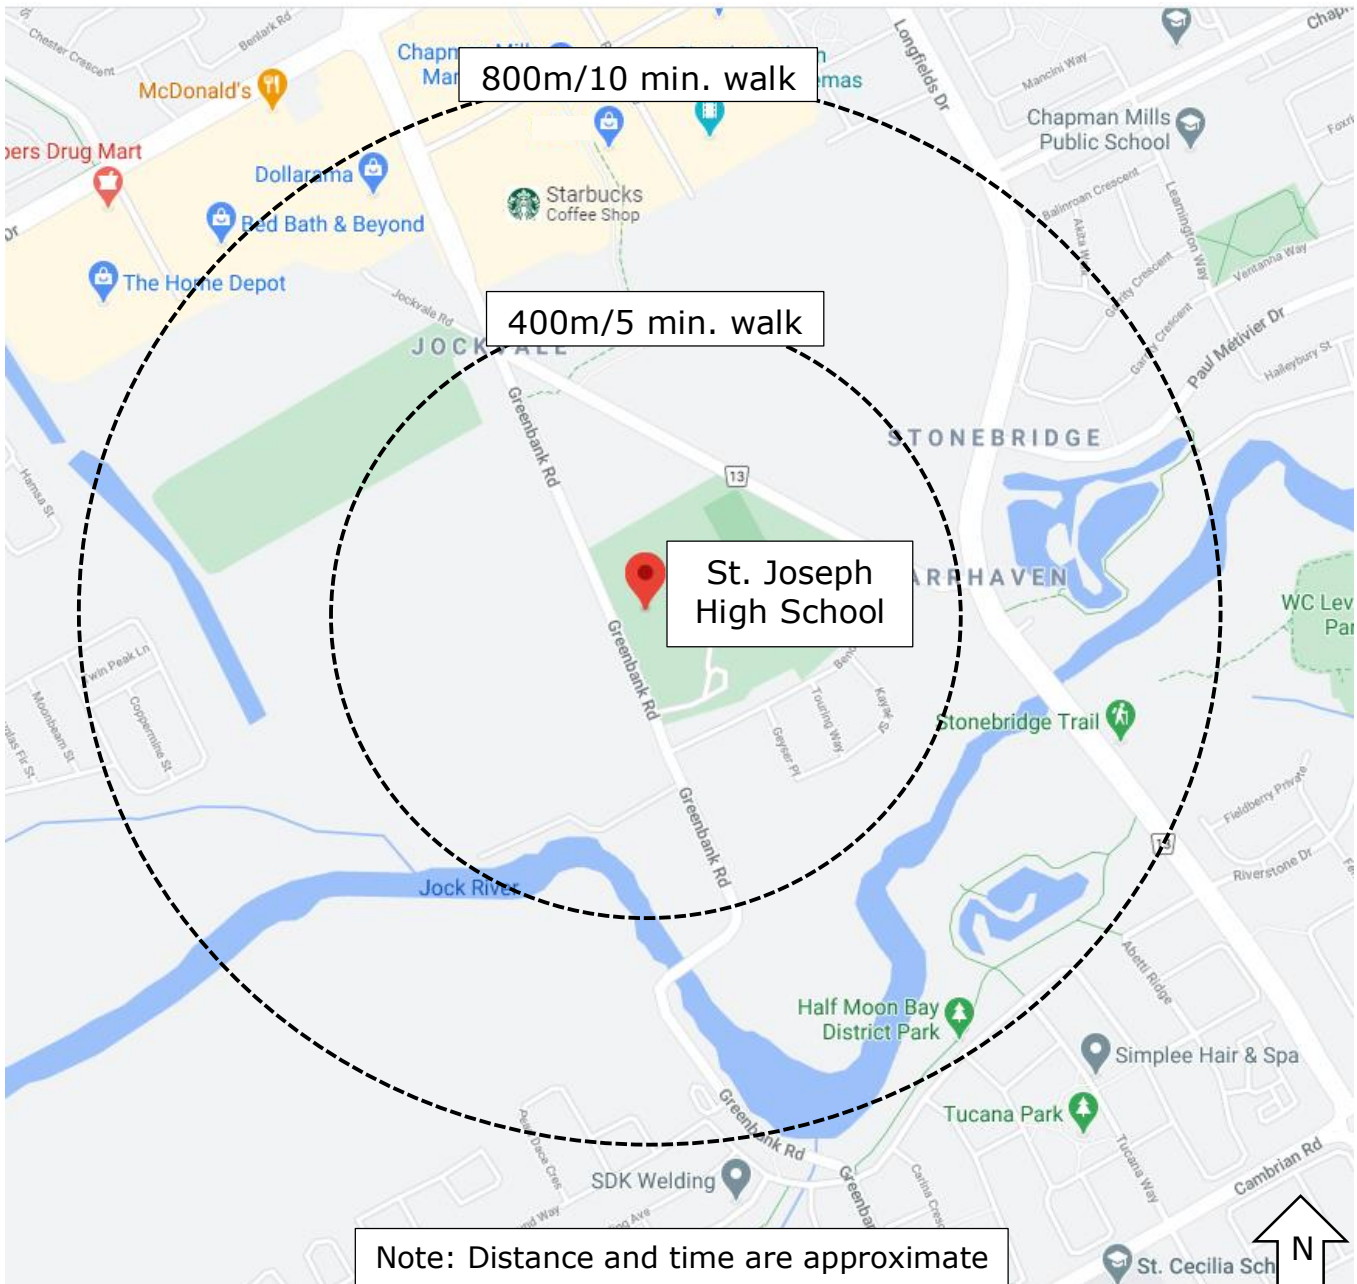

OSTA
Ottawa Student
Transportation
Authority

WALK-A-BLOCK MAP

St. Joseph High School

Go Green and Walk-a-Block! Traffic congestion around schools is a huge problem, help be part of the solution. Please park away from the school site and let students walk the rest of the way.

SAFER SCHOOL ZONES START WITH YOU.

Information sourced from Google Maps