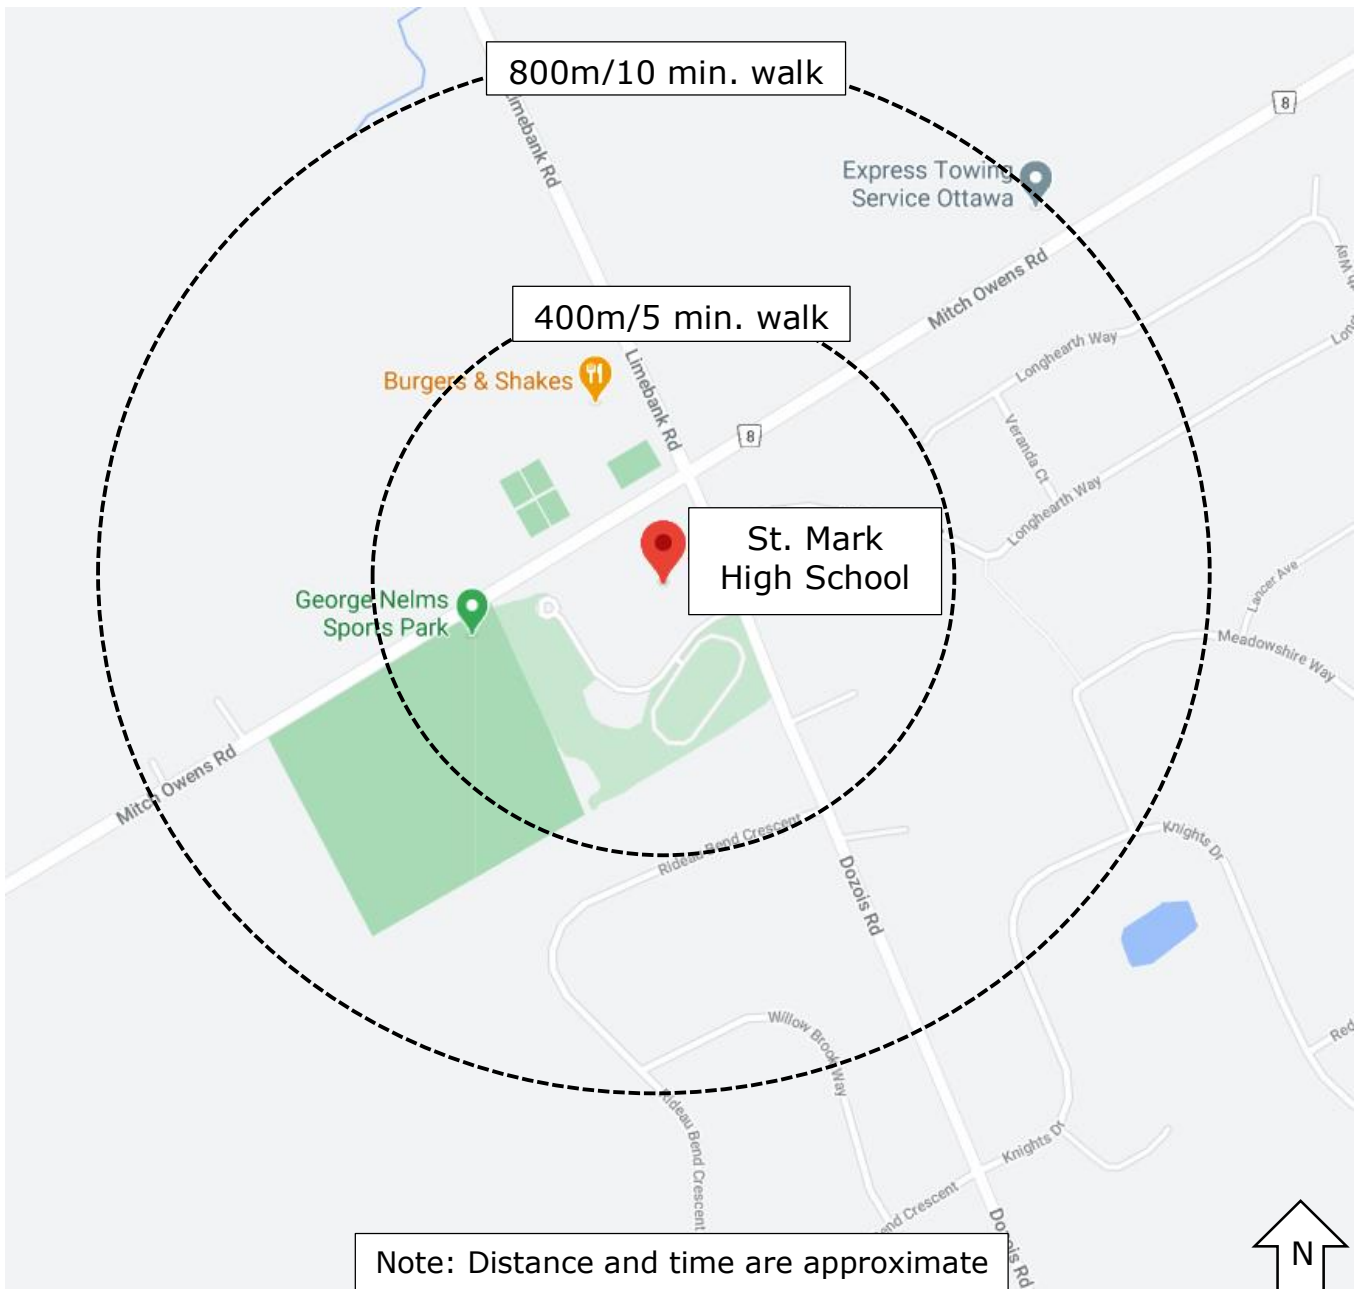

OSTA
Ottawa Student
Transportation
Authority

WALK-A-BLOCK MAP

St. Mark High School

Go Green and Walk-a-Block! Traffic congestion around schools is a huge problem, help be part of the solution. Please park away from the school site and let students walk the rest of the way.

SAFER SCHOOL ZONES START WITH YOU.

Information sourced from Google Maps