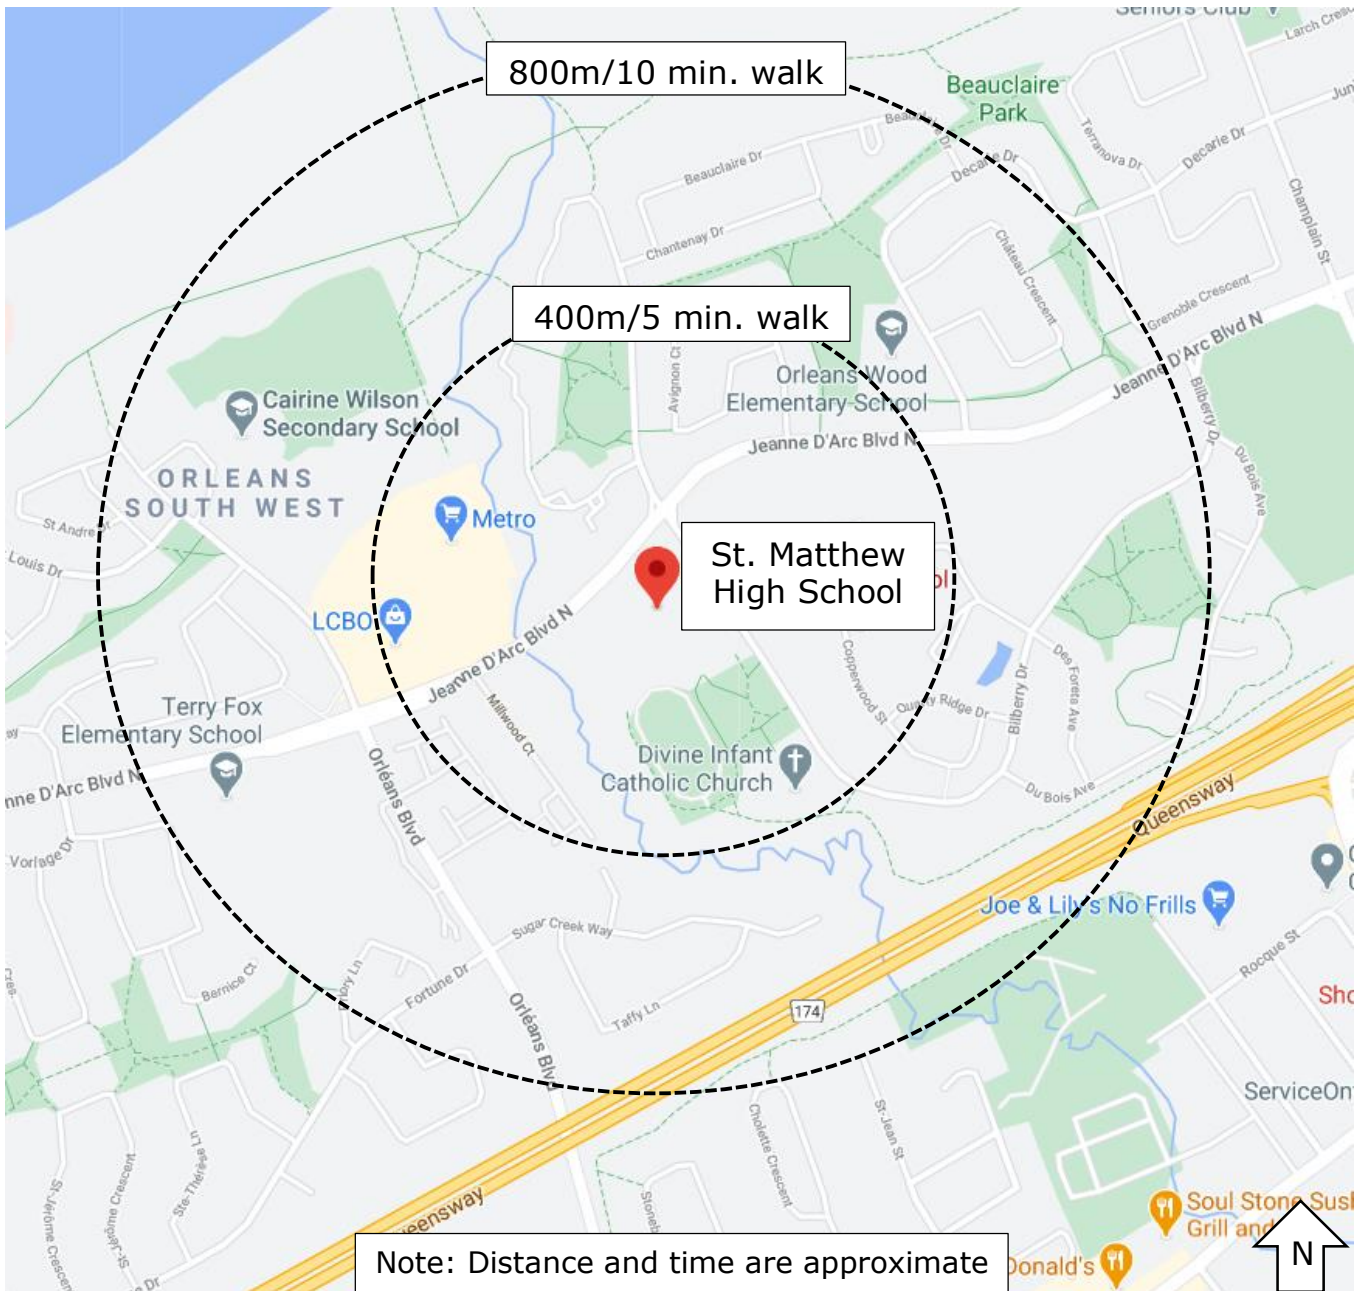

OSTA
Ottawa Student
Transportation
Authority

WALK-A-BLOCK MAP

St. Matthew High School

Go Green and Walk-a-Block! Traffic congestion around schools is a huge problem, help be part of the solution. Please park away from the school site and let students walk the rest of the way.

SAFER SCHOOL ZONES START WITH YOU.

Information sourced from Google Maps