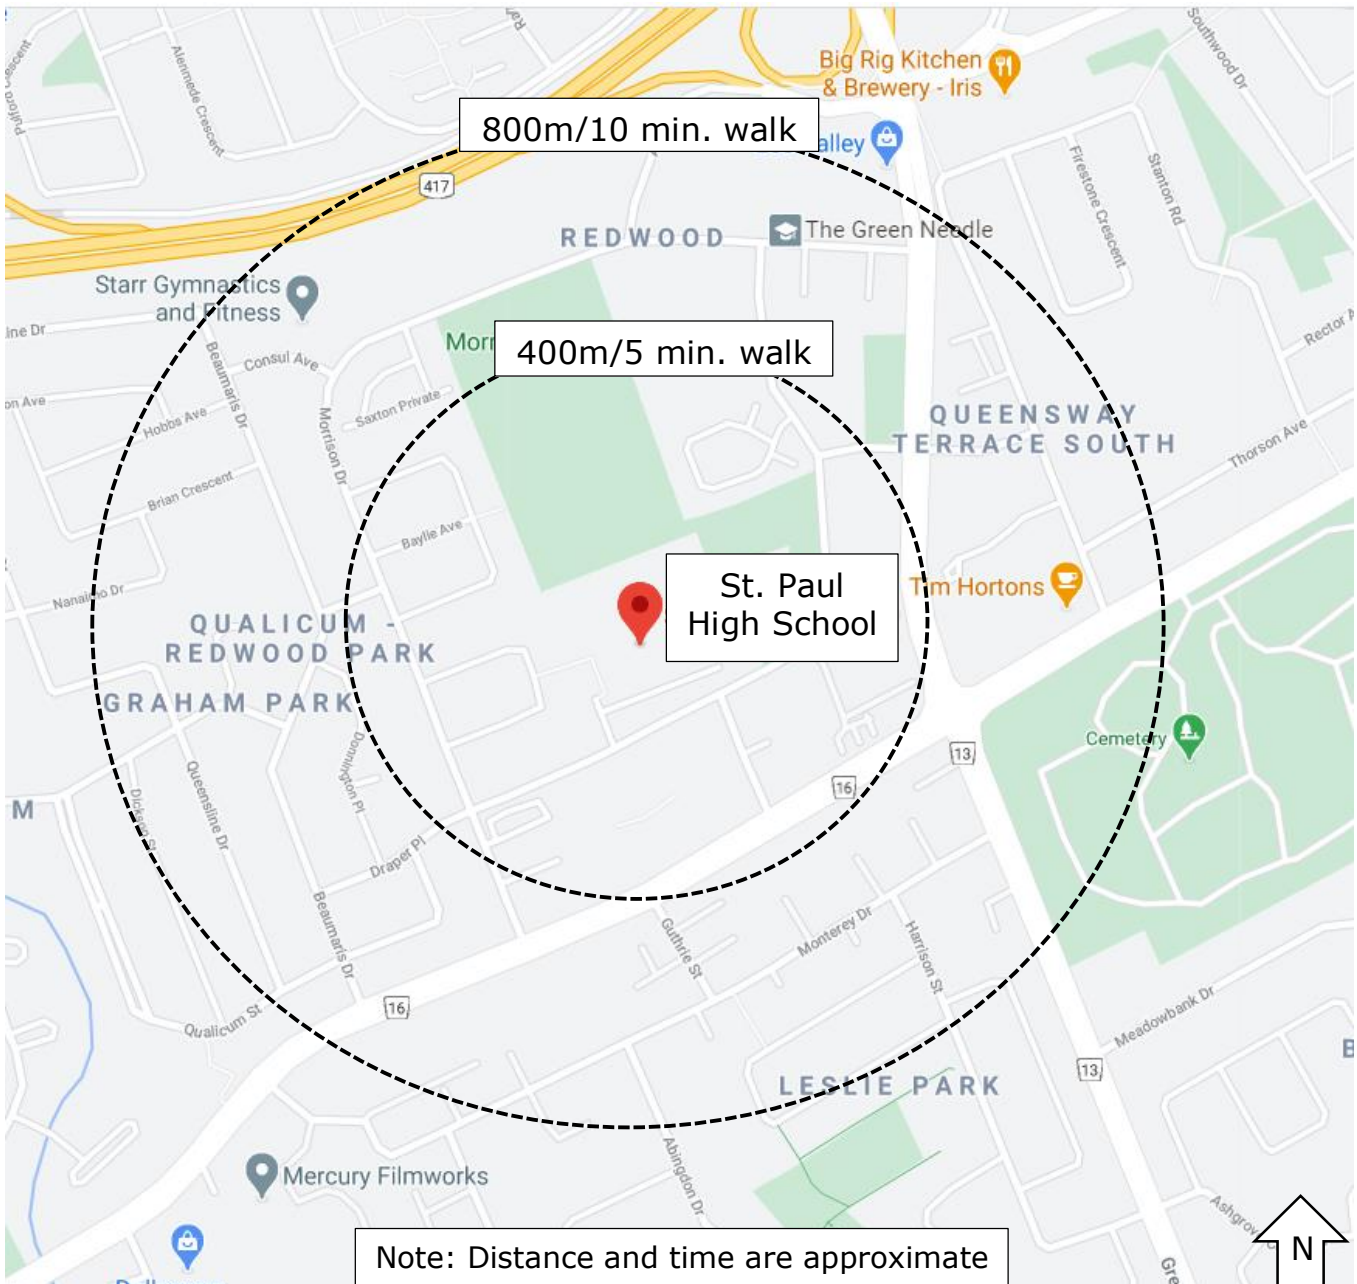

OSTA
Ottawa Student
Transportation
Authority

WALK-A-BLOCK MAP

St. Paul High School

Go Green and Walk-a-Block! Traffic congestion around schools is a huge problem, help be part of the solution. Please park away from the school site and let students walk the rest of the way.

SAFER SCHOOL ZONES START WITH YOU.

Note: Distance and time are approximate

Information sourced from Google Maps