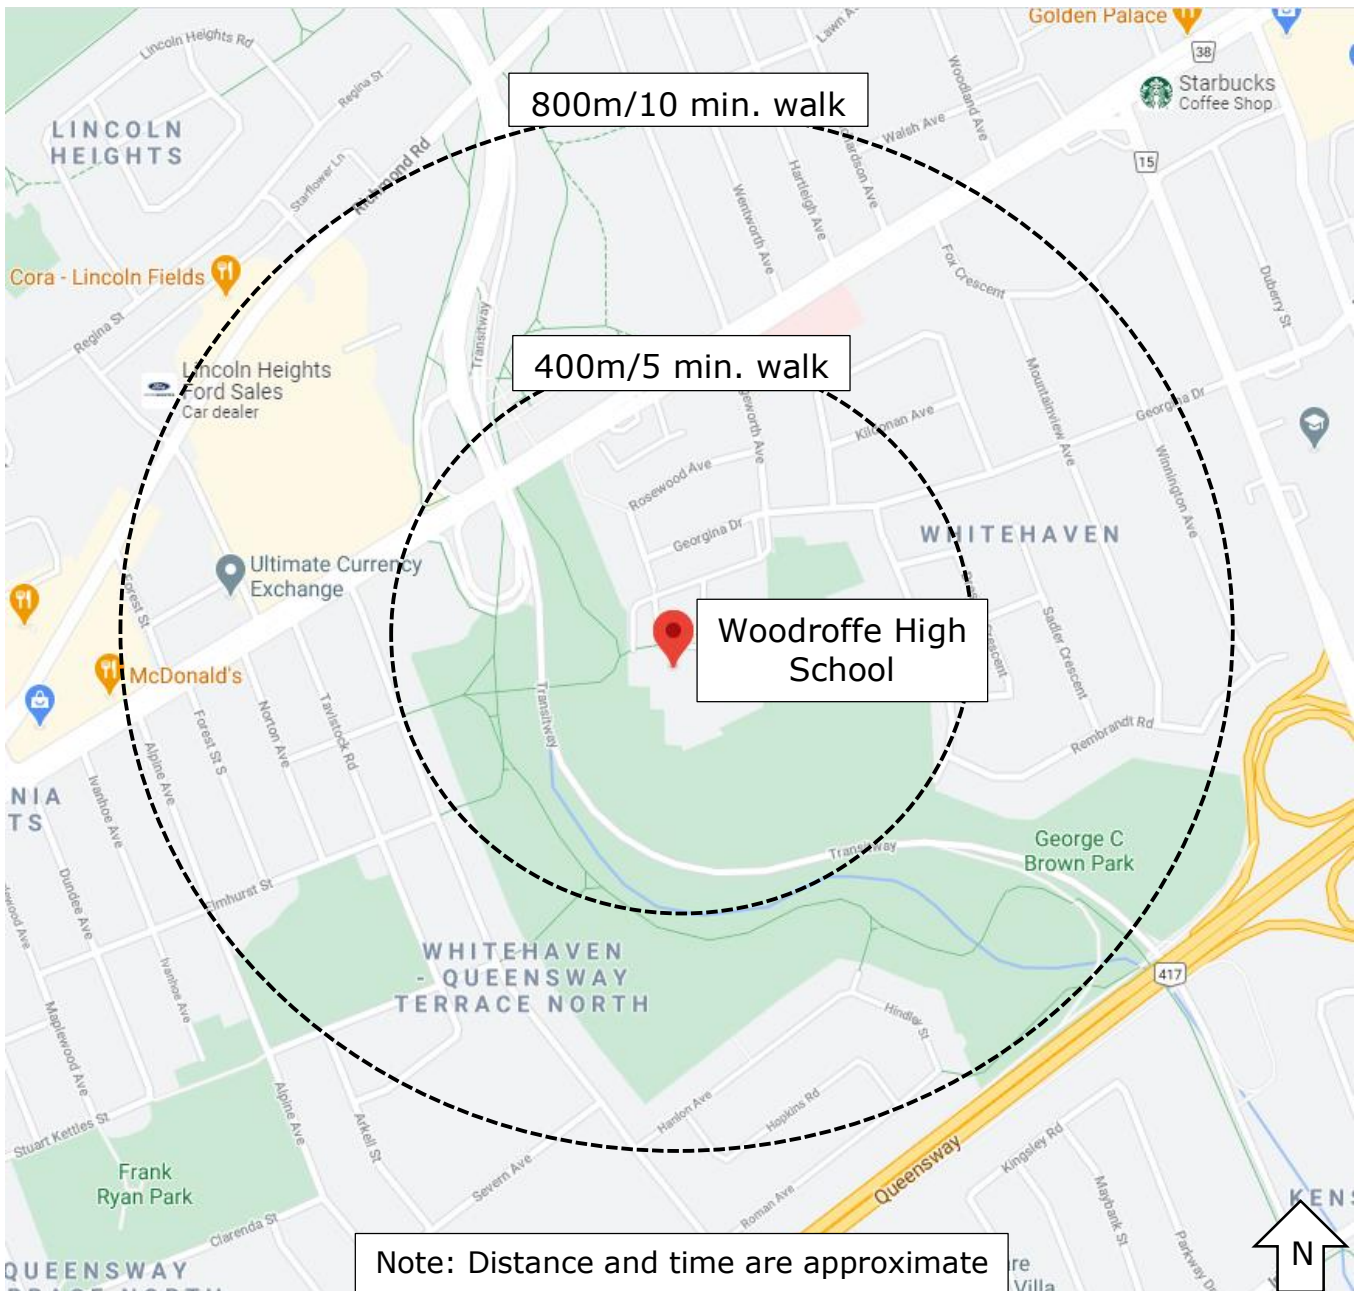

OSTA
Ottawa Student
Transportation
Authority

WALK-A-BLOCK MAP

Woodroffe High School

Go Green and Walk-a-Block! Traffic congestion around schools is a huge problem, help be part of the solution. Please park away from the school site and let students walk the rest of the way.

SAFER SCHOOL ZONES START WITH YOU.

Information sourced from Google Maps