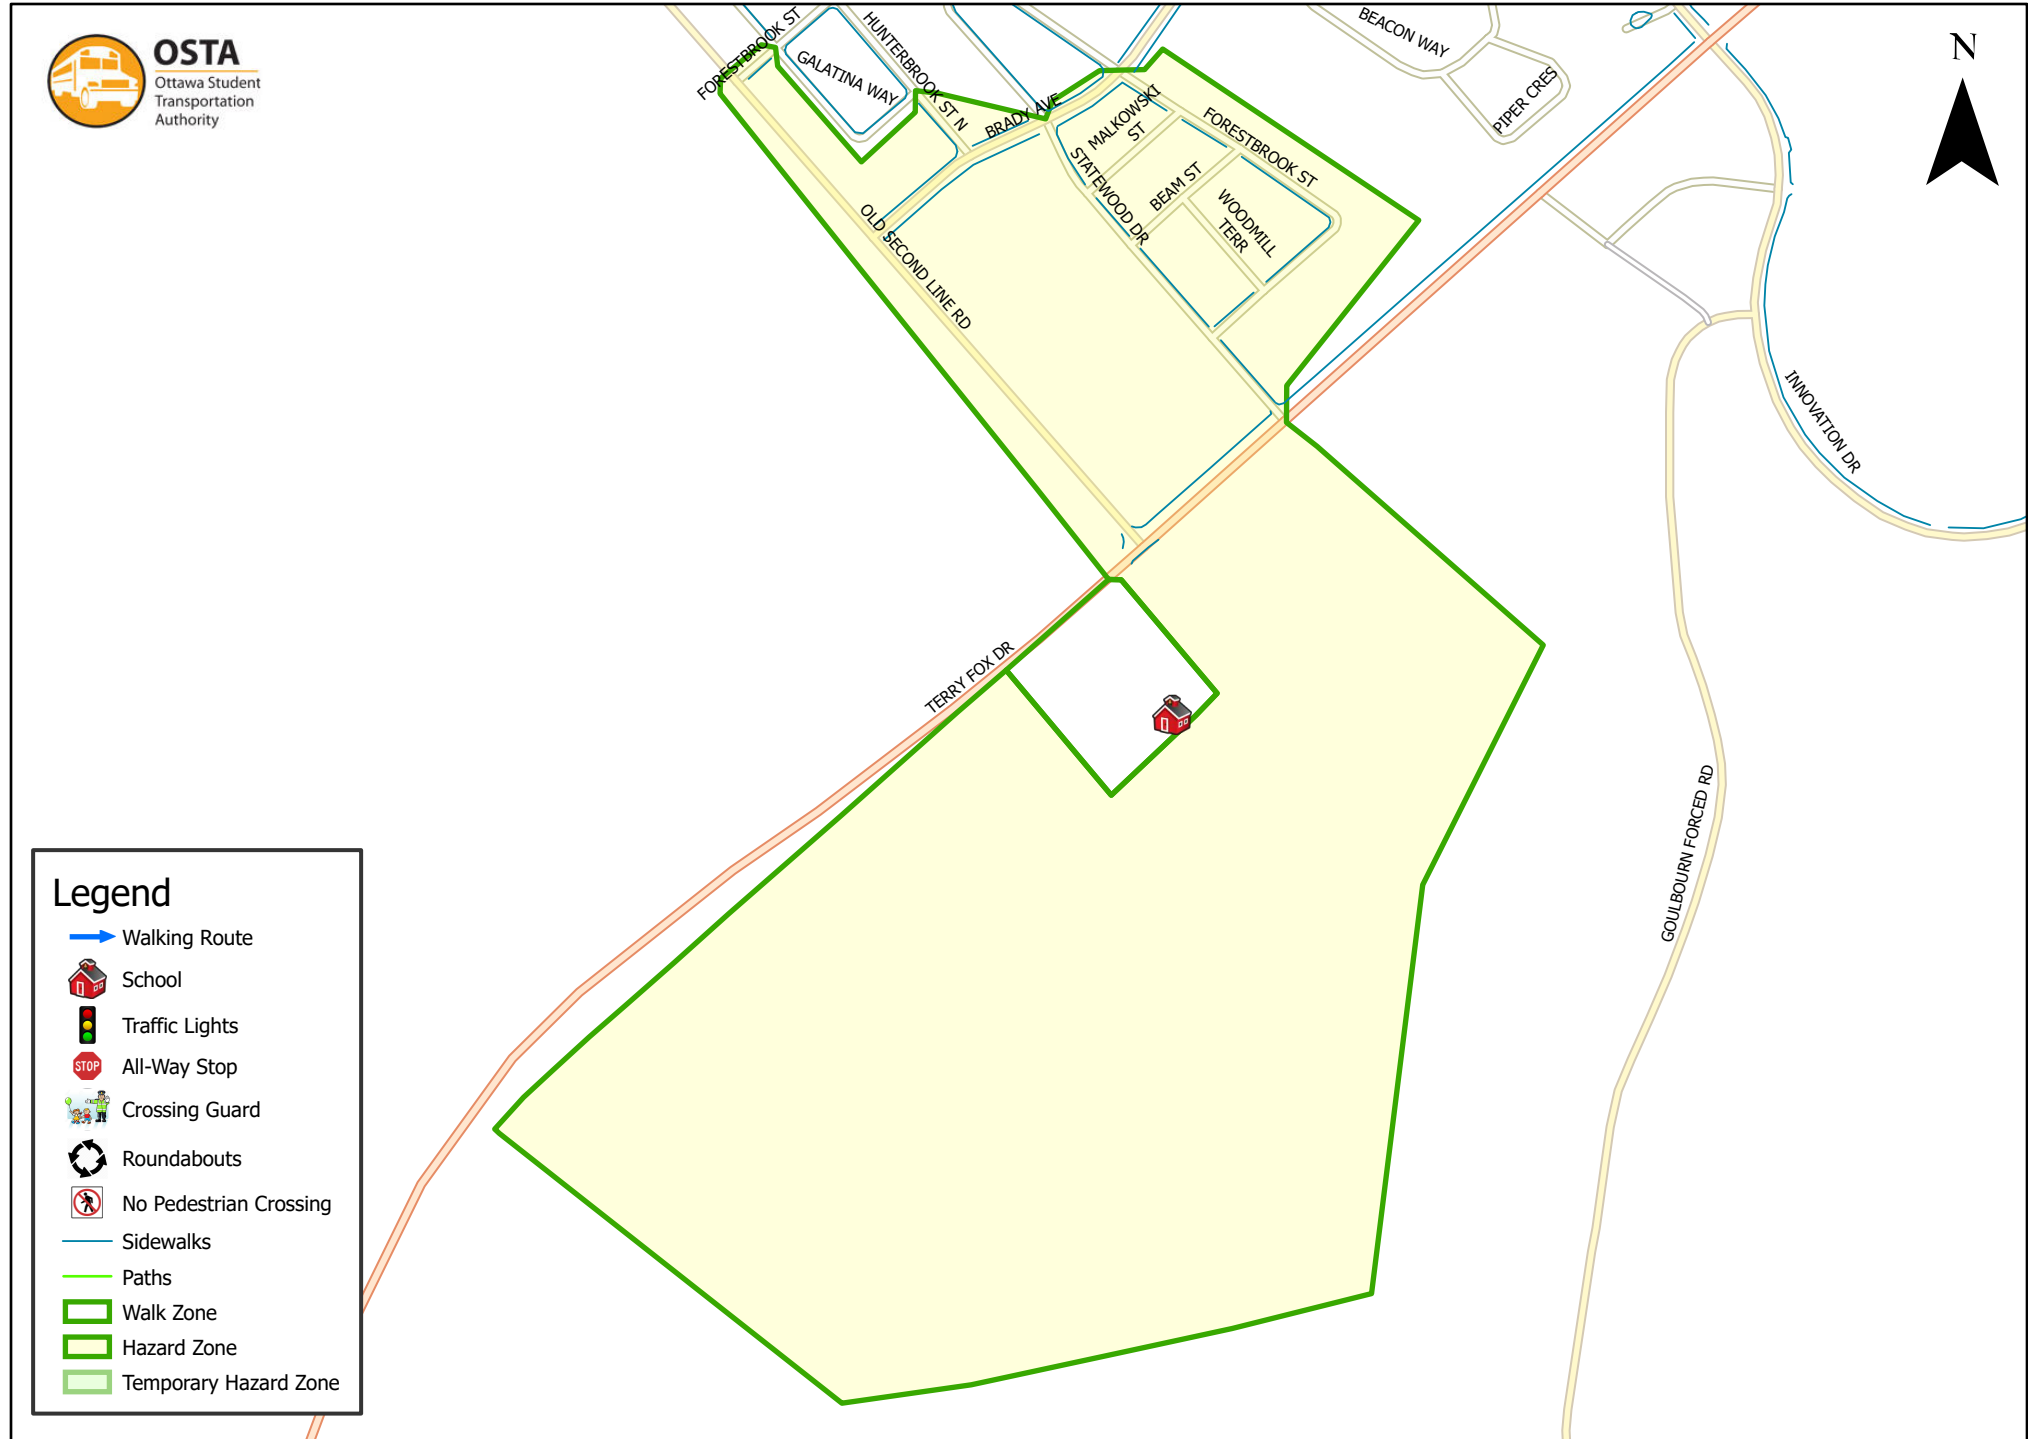

Kanata Highlands Public School 800 m Walk Zone Kindergarten

Legend

- Walking Route
- School
- Traffic Lights
- All-Way Stop
- Crossing Guard
- Roundabouts
- No Pedestrian Crossing
- Sidewalks
- Paths
- Walk Zone
- Hazard Zone
- Temporary Hazard Zone

This map is intended for information purposes only. Ottawa Student Transportation Authority assumes no responsibility for people using these routes.