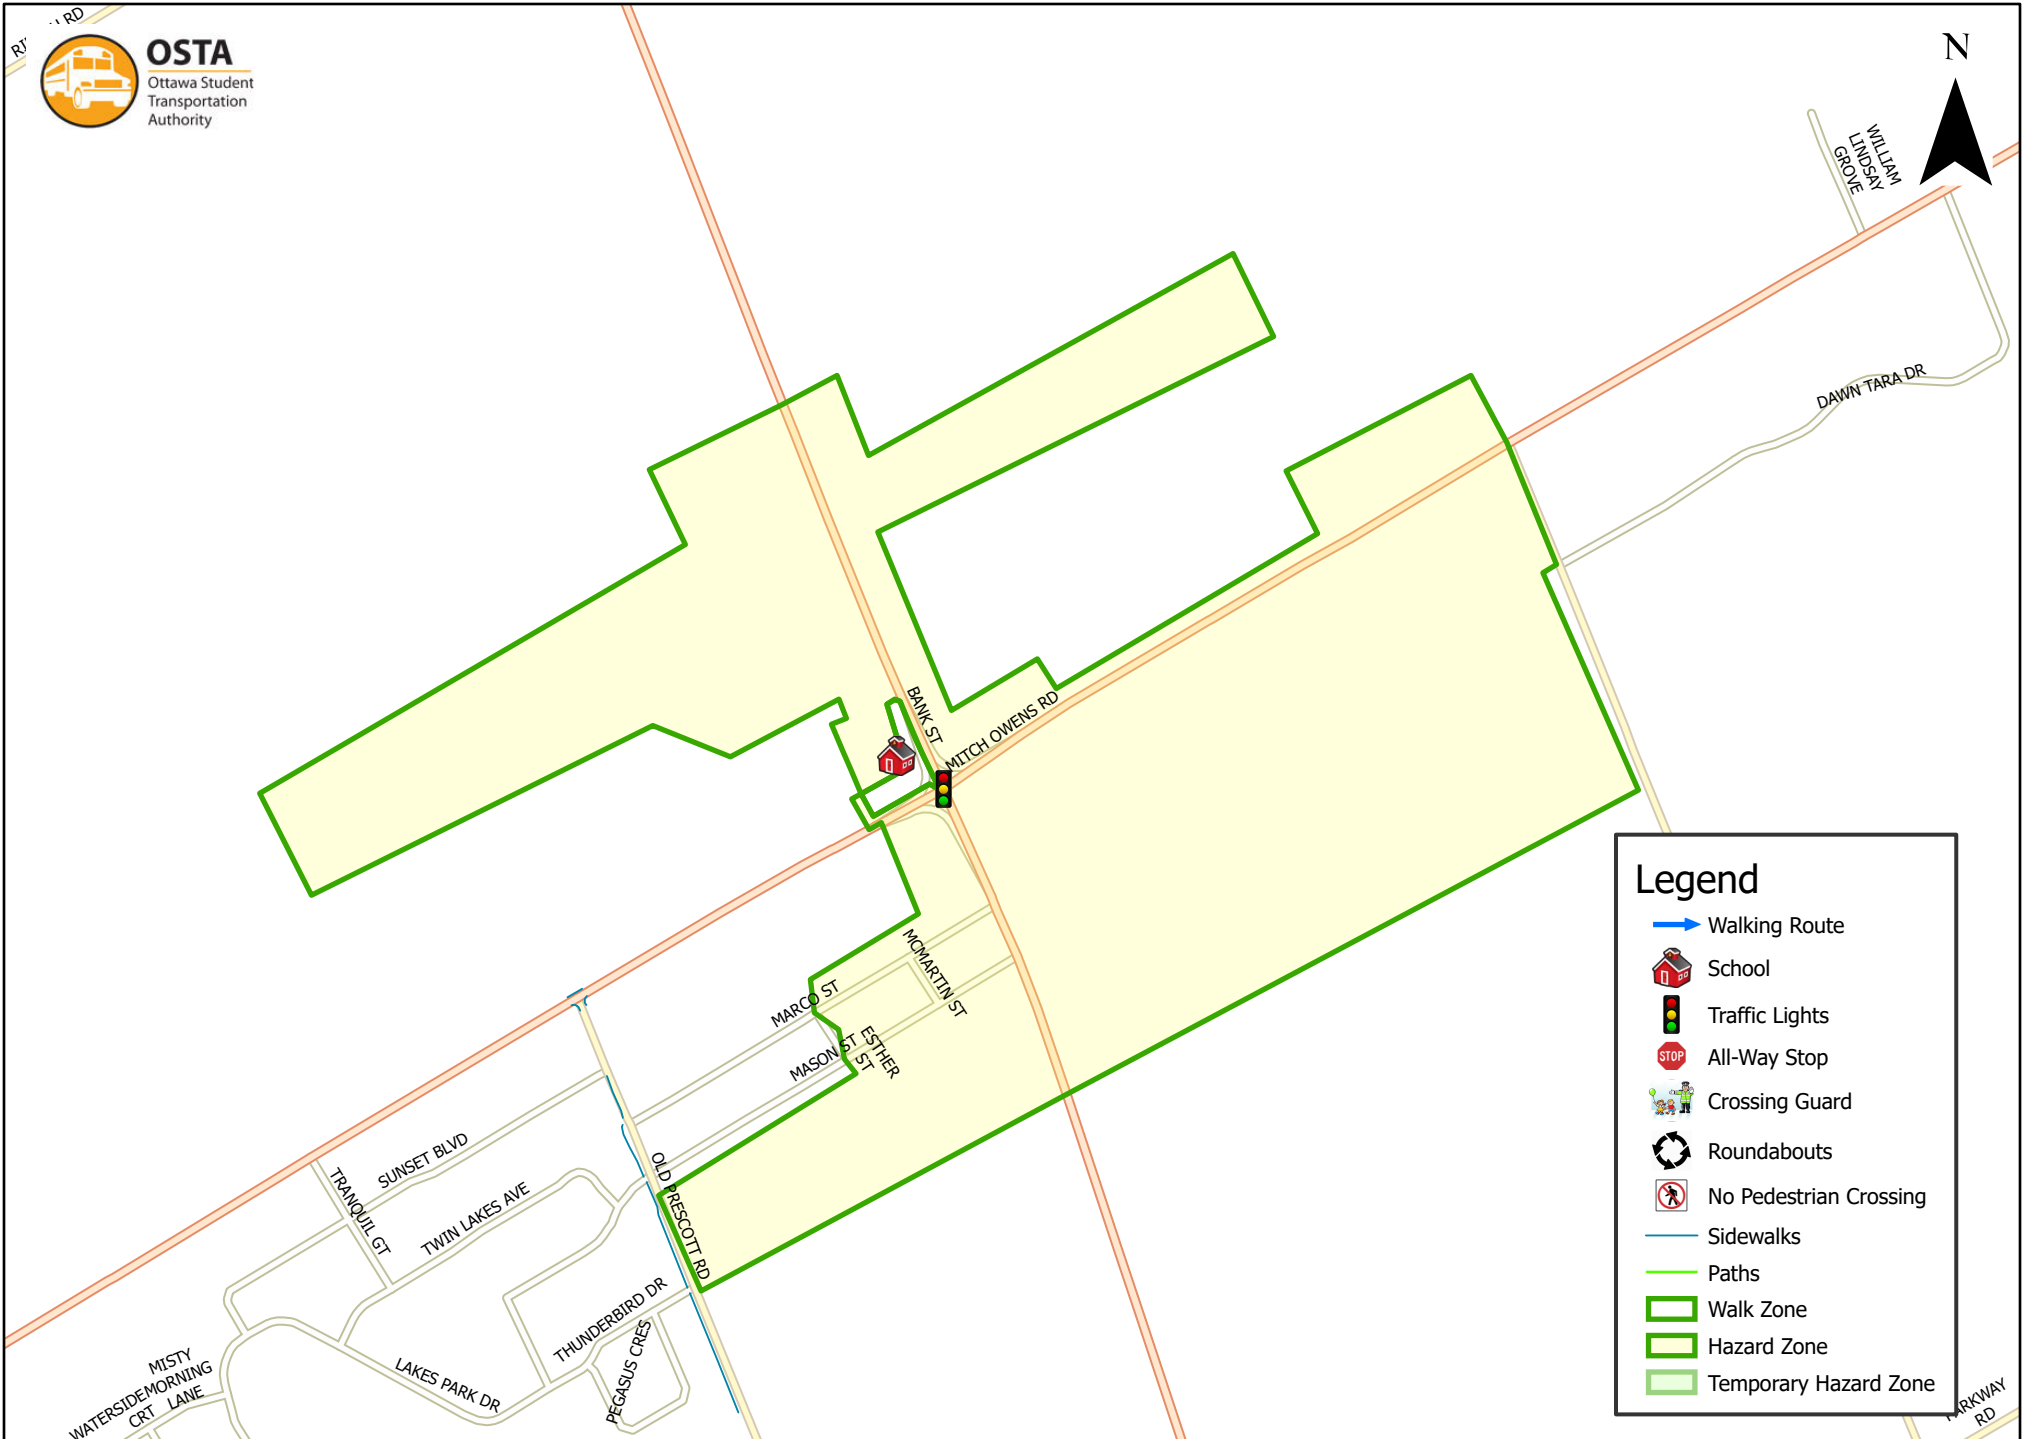

St. Mary 800 m Walk Zone Kindergarten

This map is intended for information purposes only. Ottawa Student Transportation Authority assumes no responsibility for people using these routes.