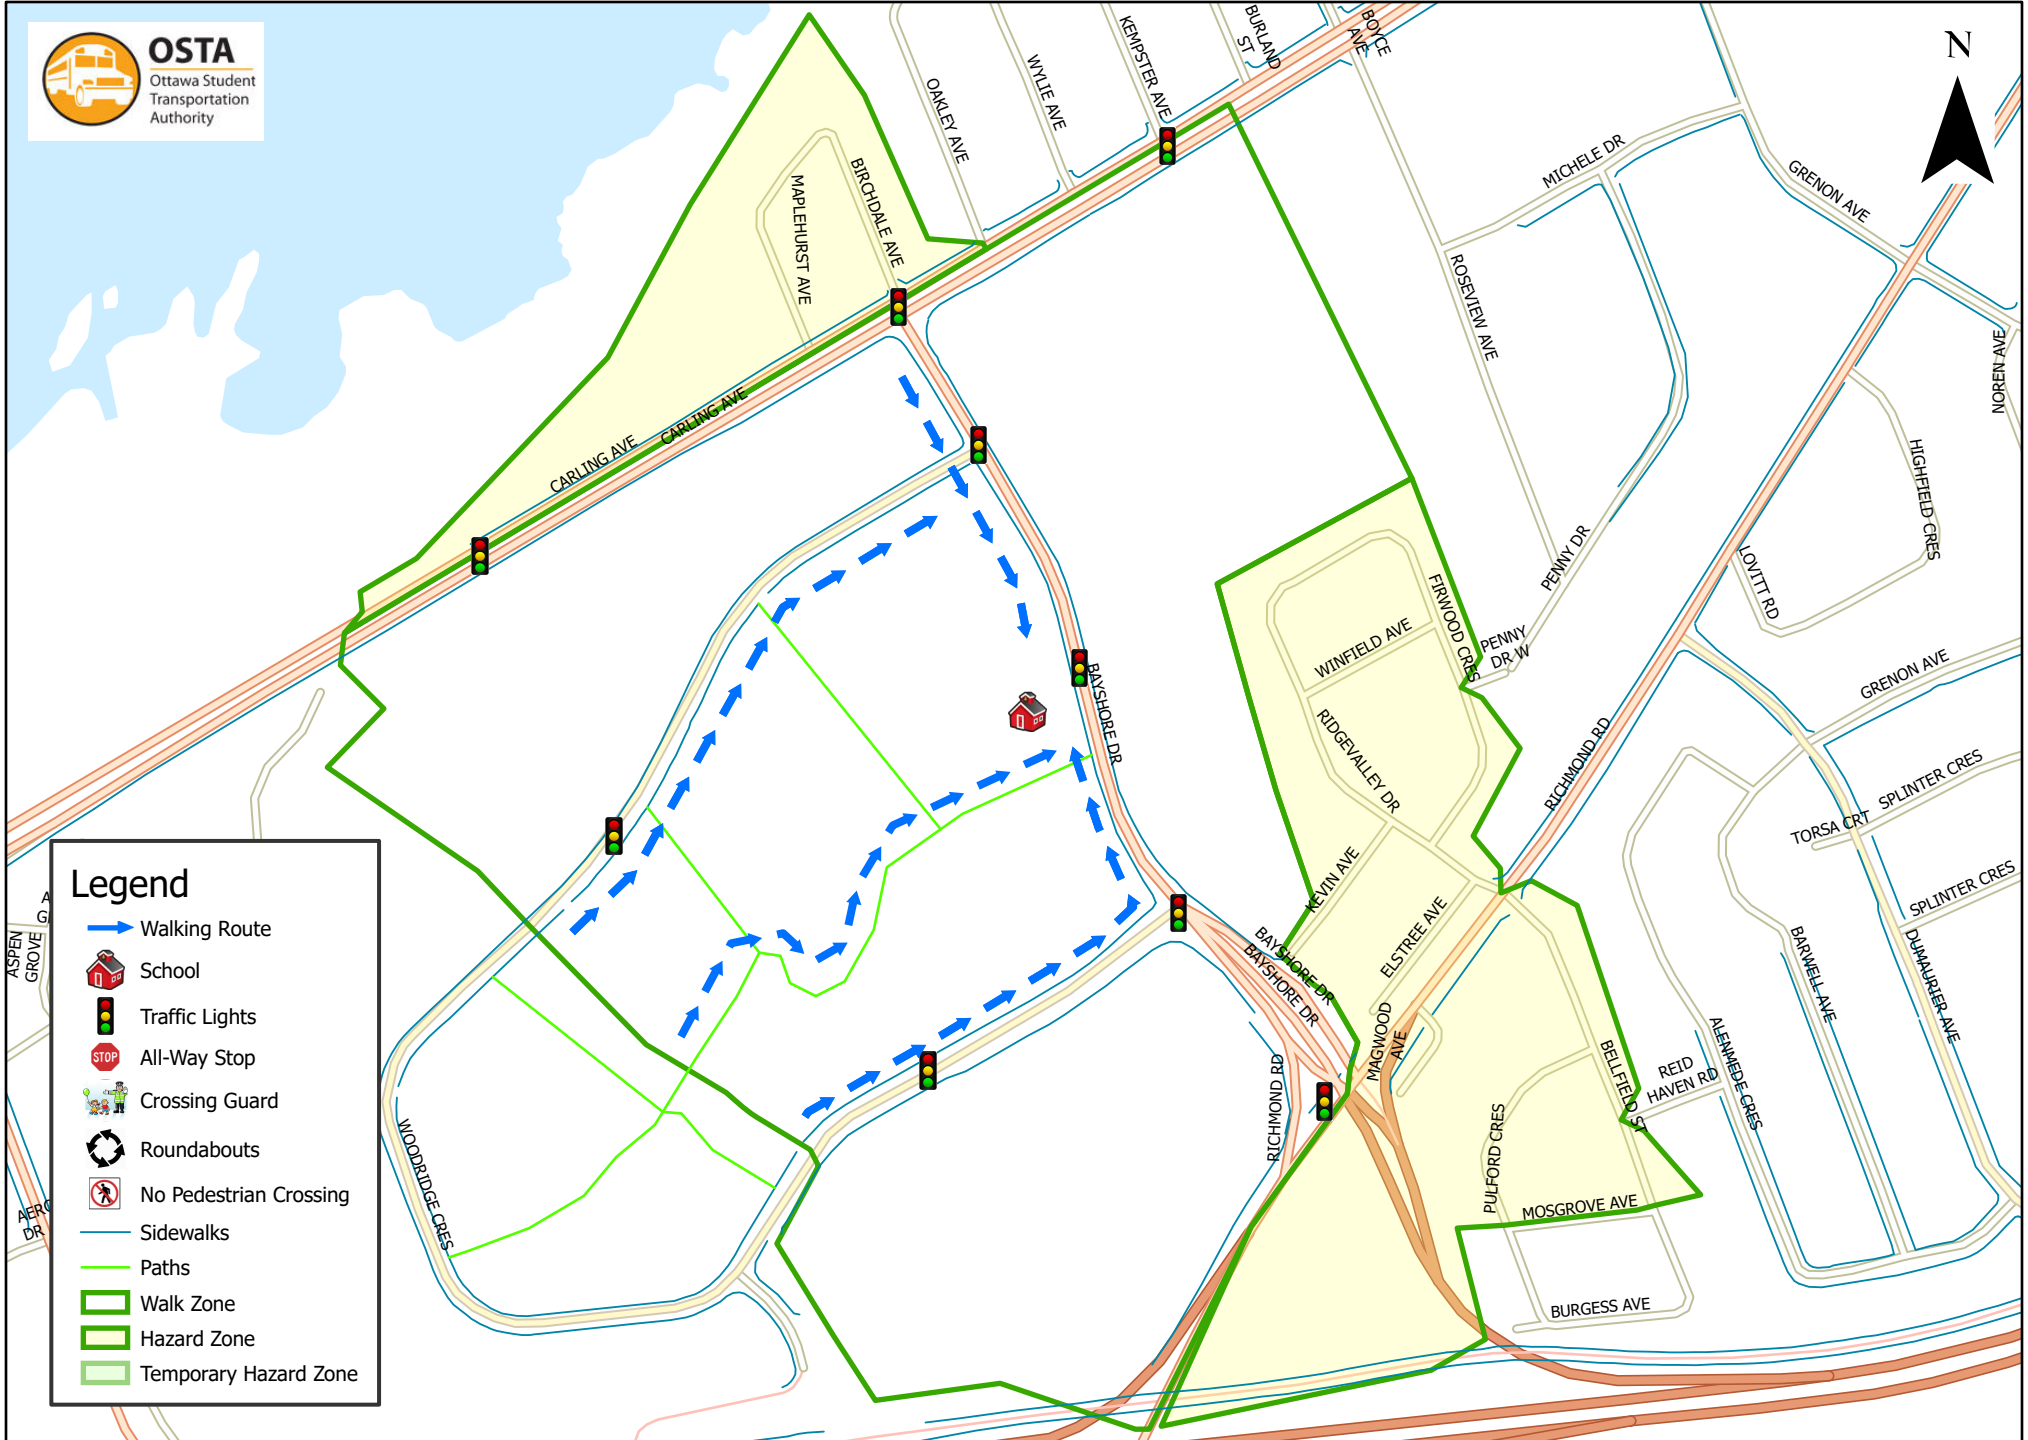

St. Rose of Lima School 800 m Walk Zone Kindergarten

Legend

- Walking Route
- School
- Traffic Lights
- All-Way Stop
- Crossing Guard
- Roundabouts
- No Pedestrian Crossing
- Sidewalks
- Paths
- Walk Zone
- Hazard Zone
- Temporary Hazard Zone

This map is intended for information purposes only. Ottawa Student Transportation Authority assumes no responsibility for people using these routes.