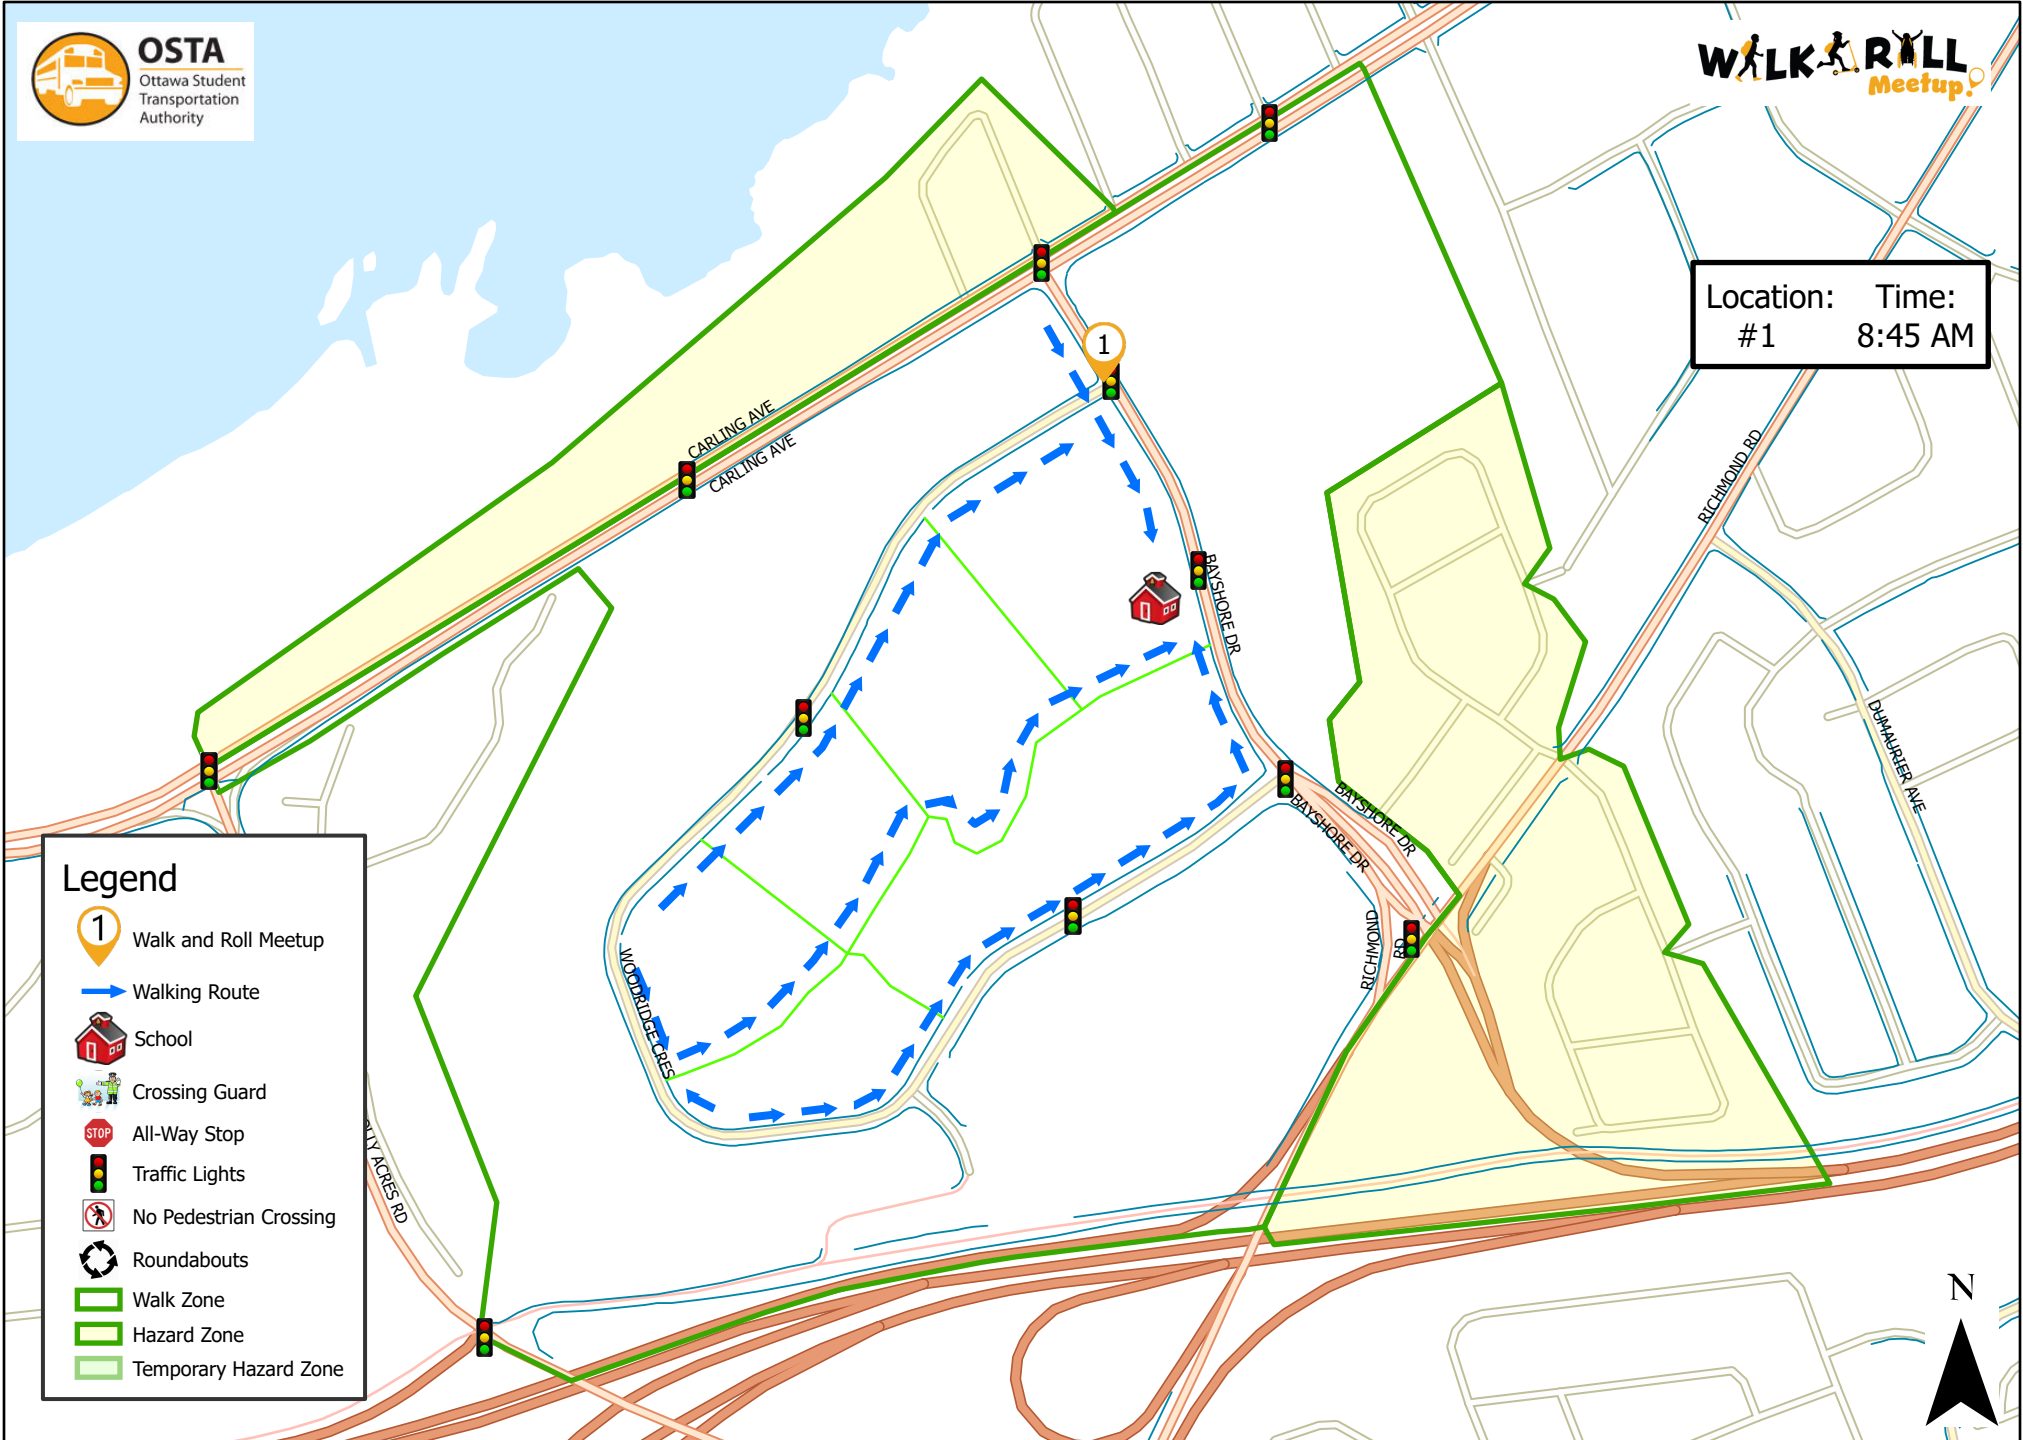

St. Rose of Lima School

Location: Time:
#1 8:45 AM

Legend

- Walk and Roll Meetup
- Walking Route
- School
- Crossing Guard
- All-Way Stop
- Traffic Lights
- No Pedestrian Crossing
- Roundabouts
- Walk Zone
- Hazard Zone
- Temporary Hazard Zone

This map is intended for information purposes only. Ottawa Student Transportation Authority assumes no responsibility for people using these routes.