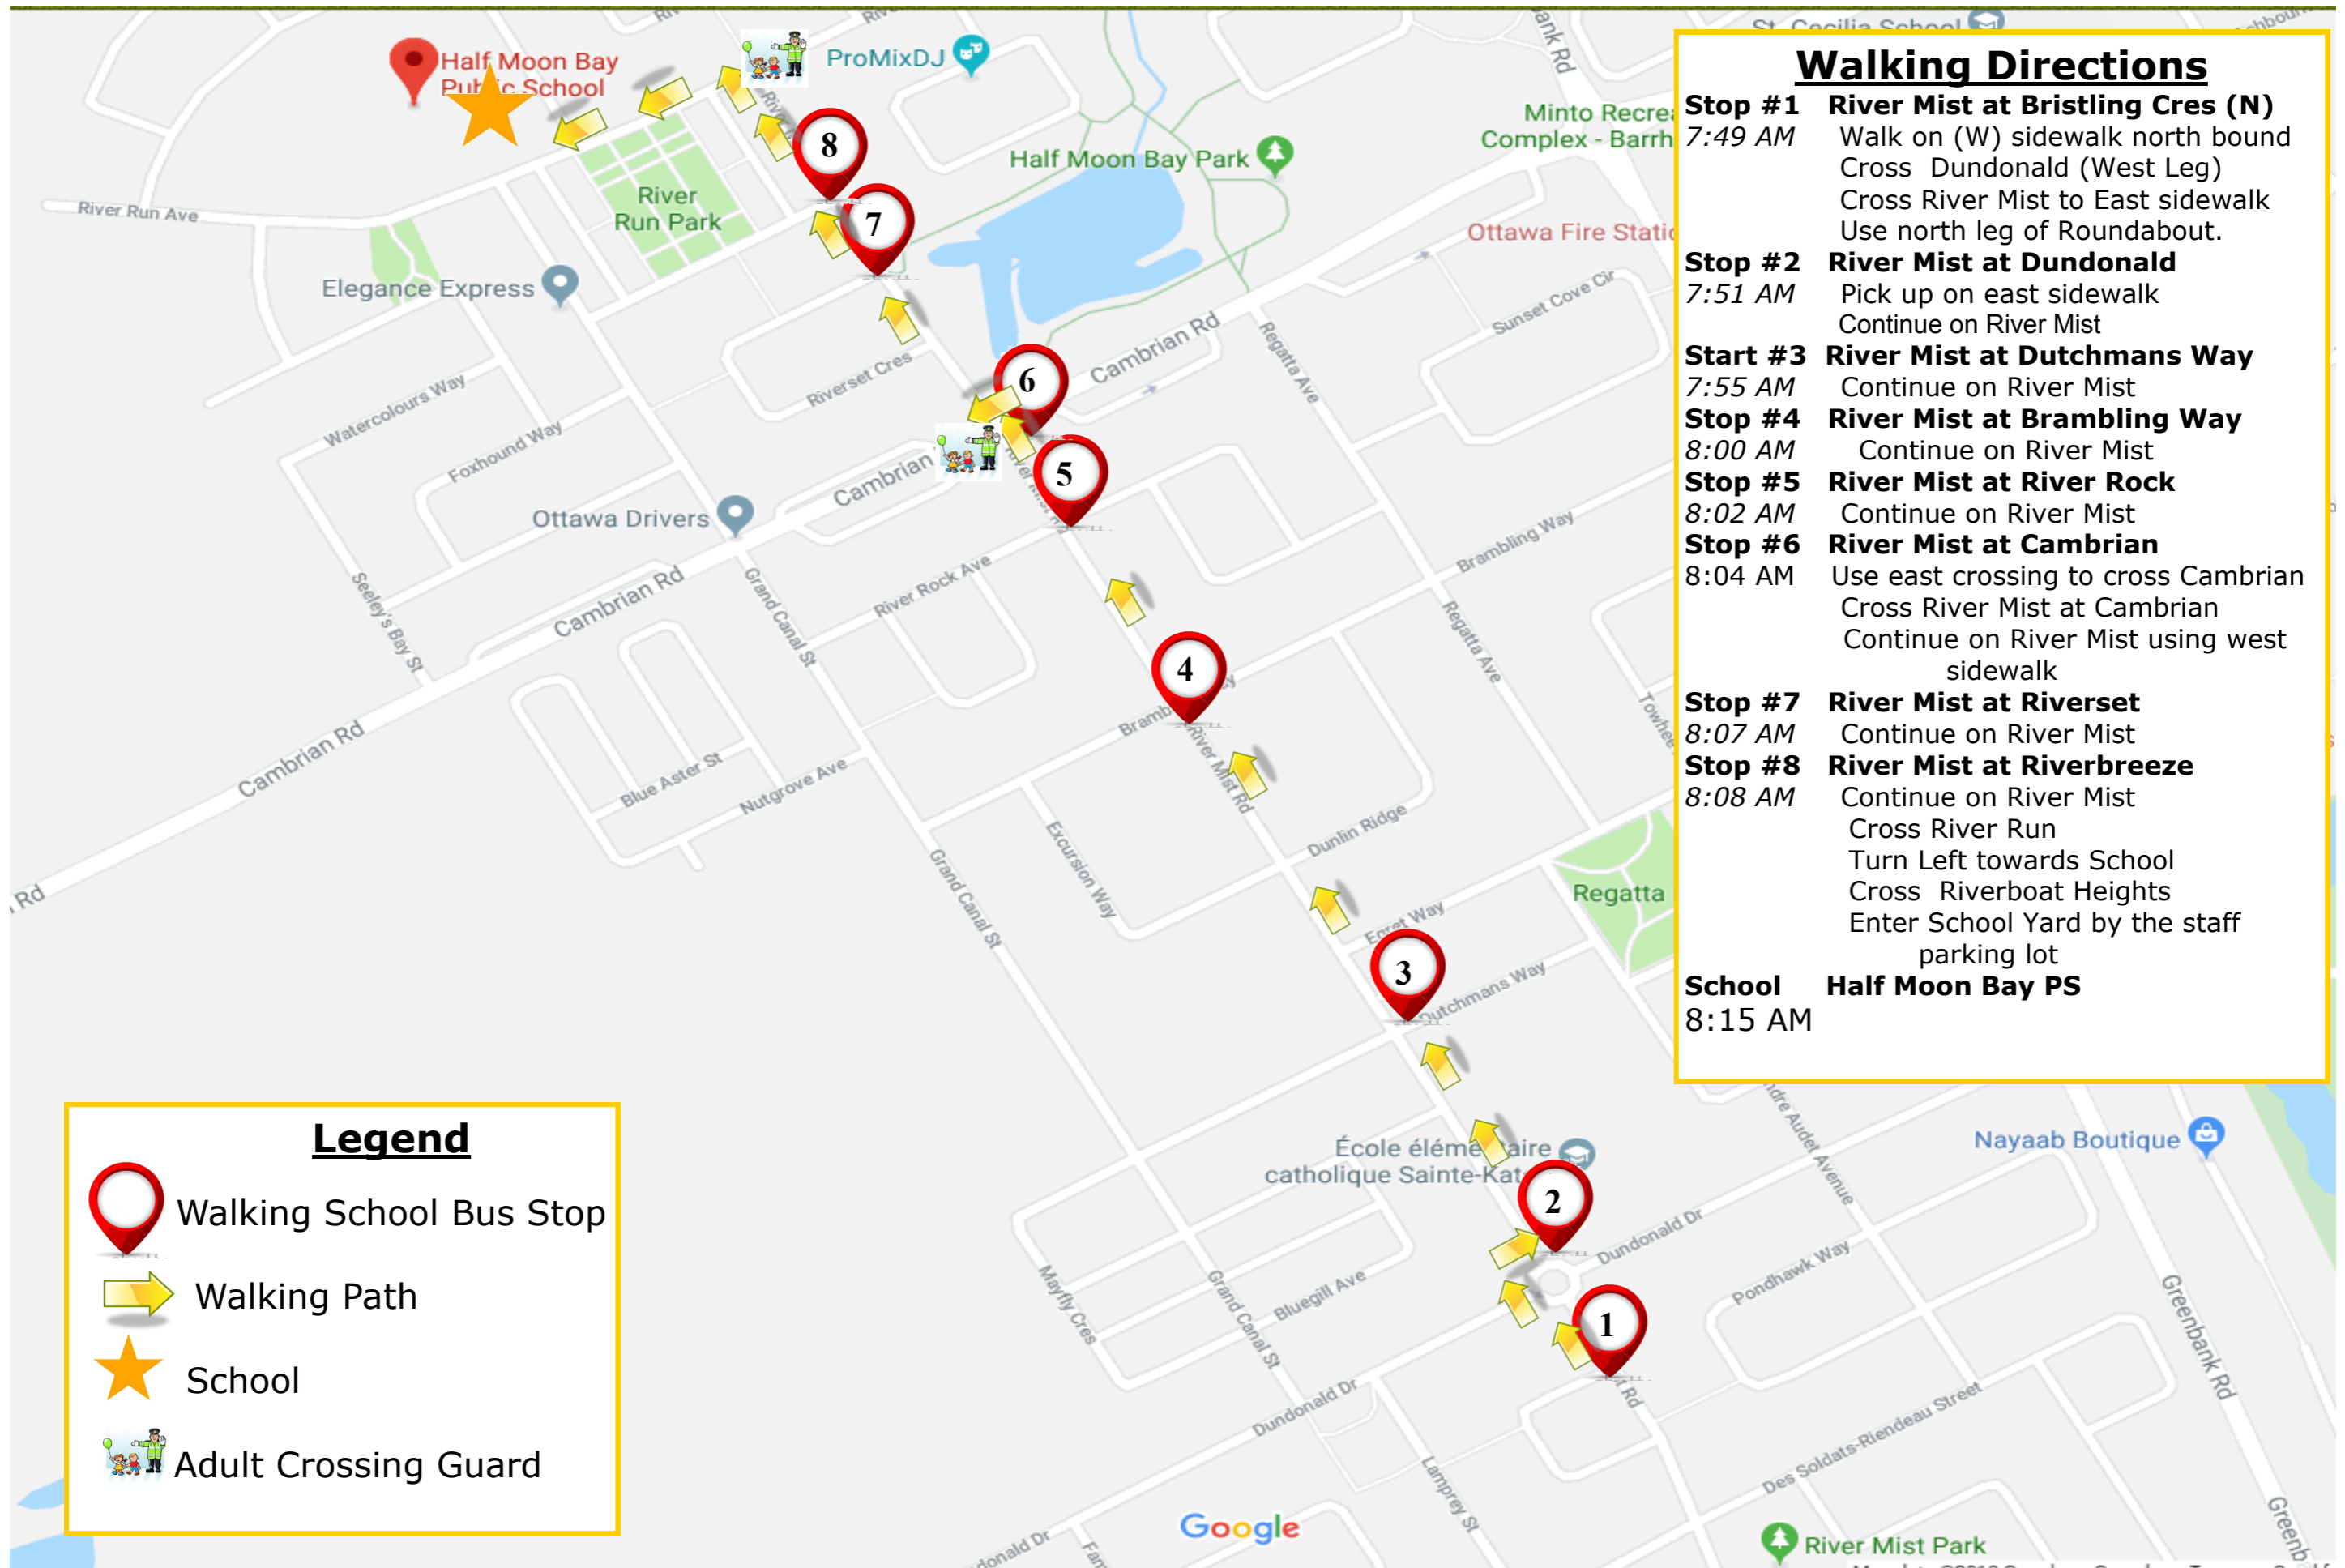

Half Moon Bay Public School- Walking School Bus

Walking Directions

- Stop #1 River Mist at Bristling Cres (N)**
7:49 AM Walk on (W) sidewalk north bound
Cross Dundonald (West Leg)
Cross River Mist to East sidewalk
Use north leg of Roundabout.
- Stop #2 River Mist at Dundonald**
7:51 AM Pick up on east sidewalk
Continue on River Mist
- Start #3 River Mist at Dutchmans Way**
7:55 AM Continue on River Mist
- Stop #4 River Mist at Brambling Way**
8:00 AM Continue on River Mist
- Stop #5 River Mist at River Rock**
8:02 AM Continue on River Mist
- Stop #6 River Mist at Cambrian**
8:04 AM Use east crossing to cross Cambrian
Cross River Mist at Cambrian
Continue on River Mist using west sidewalk
- Stop #7 River Mist at Riverset**
8:07 AM Continue on River Mist
- Stop #8 River Mist at Riverbreeze**
8:08 AM Continue on River Mist
Cross River Run
Turn Left towards School
Cross Riverboat Heights
Enter School Yard by the staff parking lot
- School Half Moon Bay PS**
8:15 AM

Legend

-  Walking School Bus Stop
-  Walking Path
-  School
-  Adult Crossing Guard