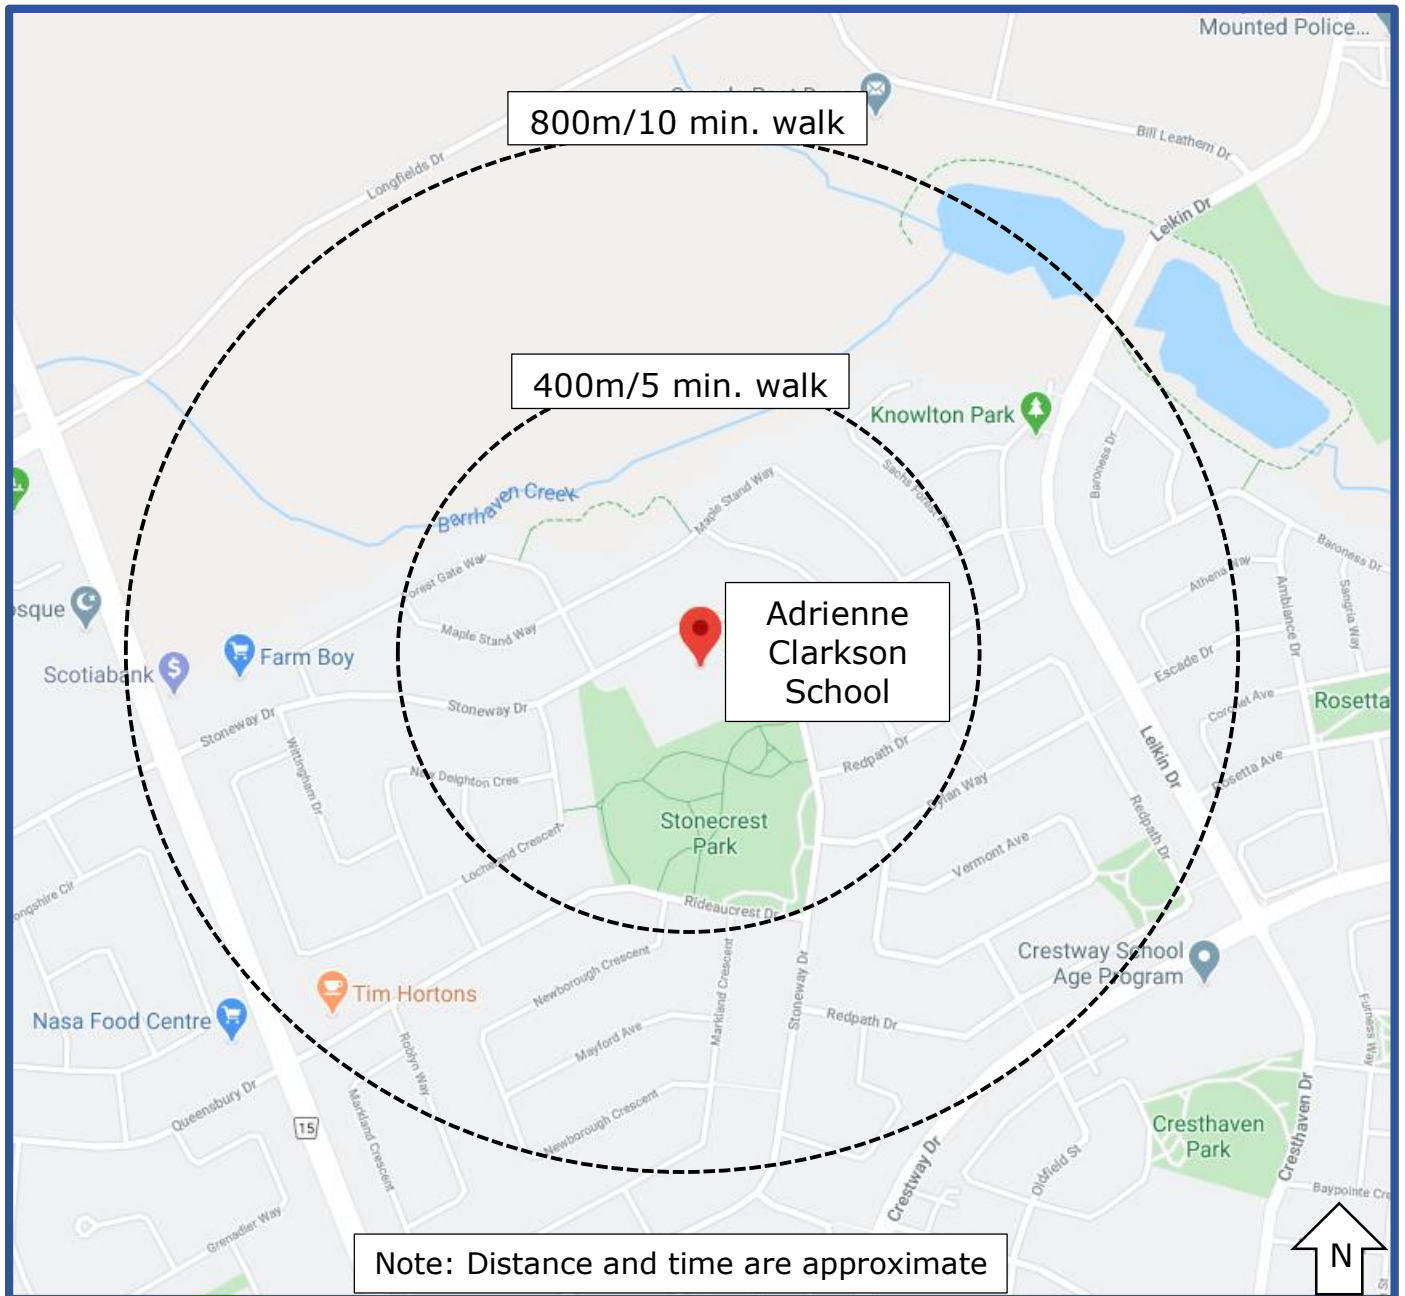

OSTA
Ottawa Student
Transportation
Authority

WALK-A-BLOCK MAP

Adrienne Clarkson Elementary School

Let's make the school zone safer for all students by reducing parent/guardian traffic at the school. On days when your family really needs to drive, please park a little farther away and **Walk-A-Block**.

SAFER SCHOOL ZONES START WITH YOU.

Information sourced from Google Maps